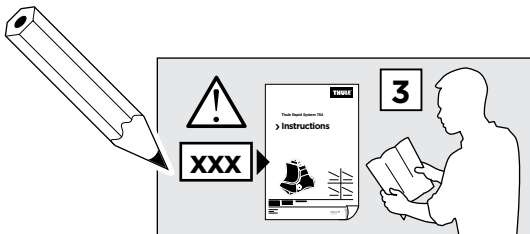

2

OPEL Insignia, 4-dr Sedan, 08-
OPEL Insignia, 5-dr Hatchback, 08-
VAUXHALL Insignia, 4-dr Sedan, 08-
VAUXHALL Insignia, 5-dr Hatchback, 08-
HOLDEN Insignia, 4-dr Sedan, 08-
HOLDEN Insignia, 5-dr Hatchback, 08-