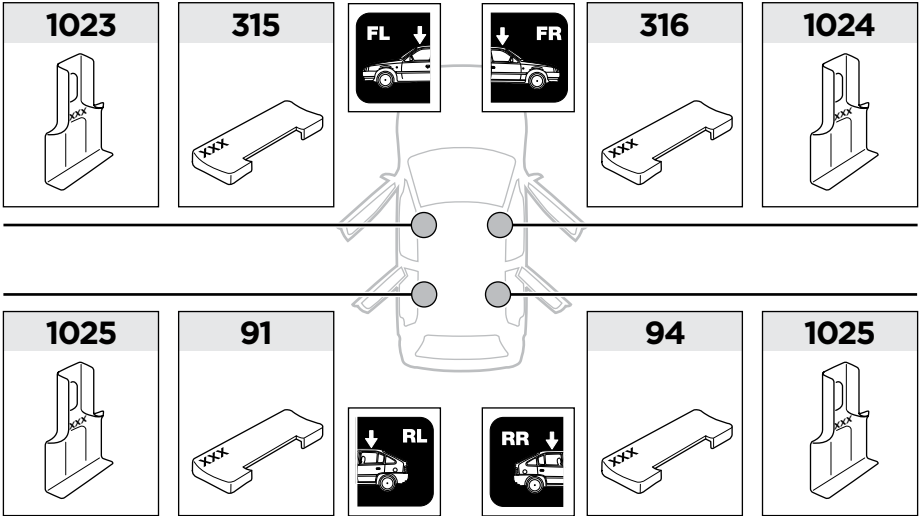

2

OPEL Insignia, 4-dr Sedan, 08-
OPEL Insignia, 5-dr Hatchback, 08-
VAUXHALL Insignia, 4-dr Sedan, 08-
VAUXHALL Insignia, 5-dr Hatchback, 08-
HOLDEN Insignia, 4-dr Sedan, 08-
HOLDEN Insignia, 5-dr Hatchback, 08-