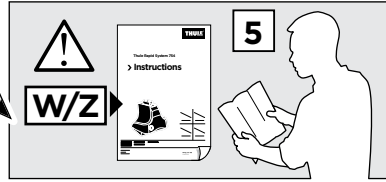

3

	W (mm)	Z (mm)	W (inch)	Z (inch)
OPEL Insignia, 4-dr Sedan, 08-	140	715	5 ½	28 ⅞
OPEL Insignia, 5-dr Hatchback, 08-	140	715	5 ½	28 ⅞
VAUXHALL Insignia, 4-dr Sedan, 08-	140	715	5 ½	28 ⅞
VAUXHALL Insignia, 5-dr Hatchback, 08-	140	715	5 ½	28 ⅞
HOLDEN Insignia, 4-dr Sedan, 08-	140	715	5 ½	28 ⅞
HOLDEN Insignia, 5-dr Hatchback, 08-	140	715	5 ½	28 ⅞