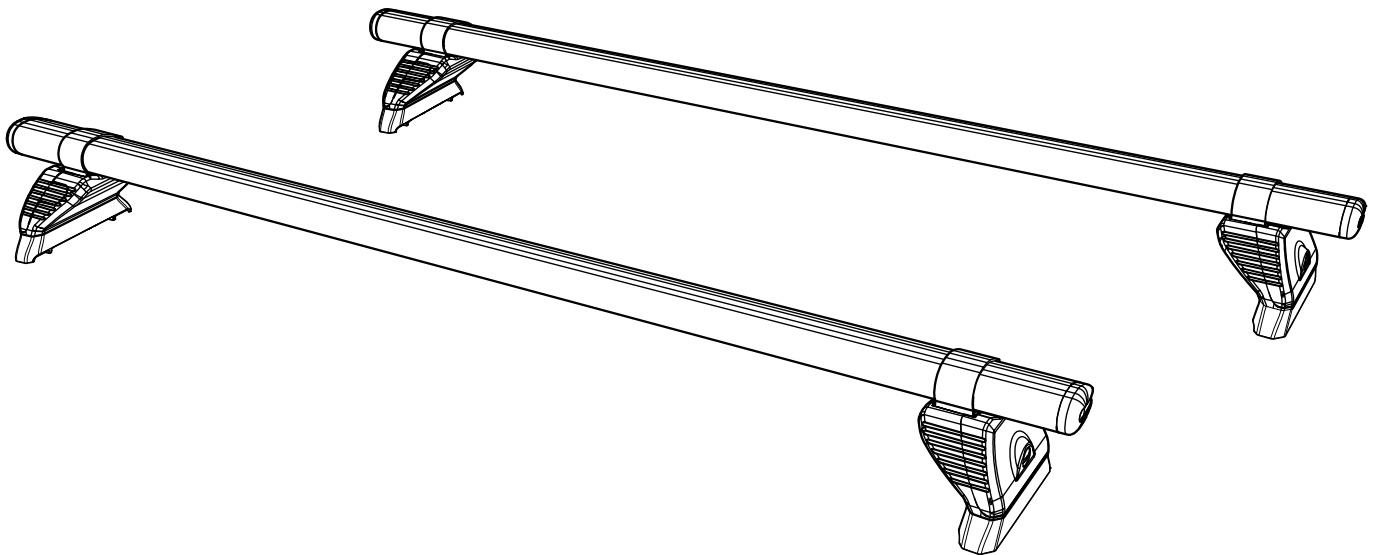

P2PR/FL KammBar Instructions

CITY CRASH (✓)

According to ISO/ PAS 11154:2006

KammBar Pro

KammBar Fleet

Fitting Kit

1.

2.

PS176

4.

5.

6.

7.

PS176 + M8 x 50mm

8.

PS178 + M8 x 35mm