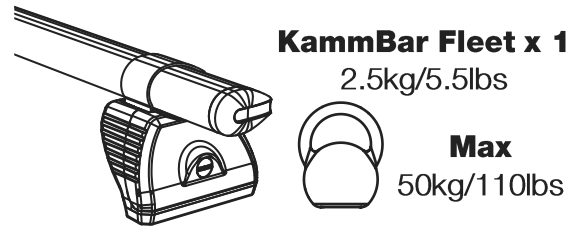

P2PR/FL KammBar Instructions

CITY CRASH (✓)

According to ISO/ PAS 11154:2006

KammBar Pro

KammBar Fleet

Fitting Kit

1.

2.