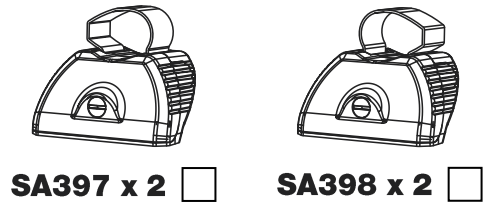

P2PR/FL KammBar Instructions

CITY CRASH (✓)

According to ISO/ PAS 11154:2006

KammBar Pro

KammBar Fleet

Fitting Kit

1.

2.

3.

SA397

PS178

SA398

PS178

SA397

PS176

SA398

PS176

4.

5.

6.

7.

PS176 + M8 x 50mm

8.

PS178 + M8 x 35mm