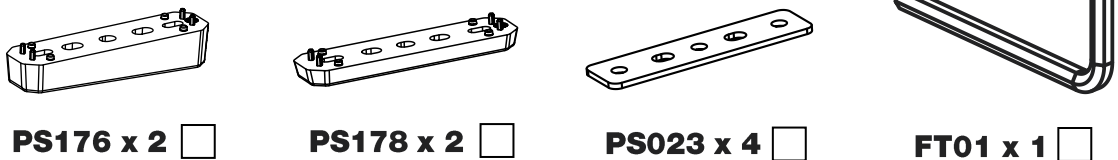

P2PR/FL KammBar Instructions

CITY CRASH (✓)

According to ISO/ PAS 11154:2006

KammBar Pro

KammBar Fleet

Fitting Kit

1.

2.

PS176

4.

5.

6.

7.

PS176 + M8 x 50mm

8.

PS178 + M8 x 35mm