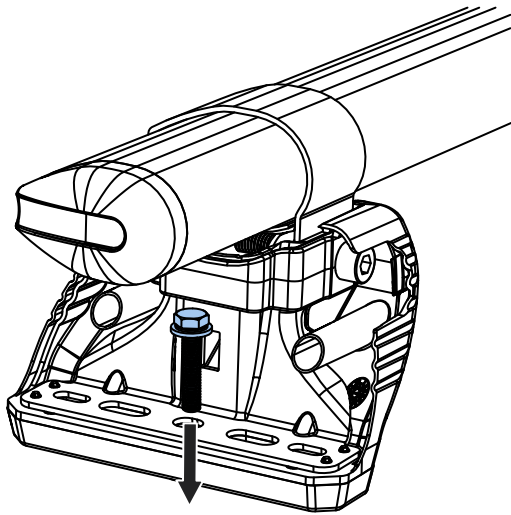

P2PR/FL KammBar Instructions

CITY CRASH (✓)

According to ISO/ PAS 11154:2006

KammBar Pro

KammBar Fleet

Fitting Kit

1.

2.

PS176

4.

5.

6.

7.

PS176 + M8 x 50mm

8.

PS178 + M8 x 35mm