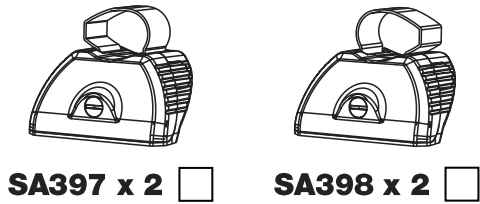

P2PR/FL KammBar Instructions

CITY CRASH (✓)

According to ISO/ PAS 11154:2006

KammBar Pro

KammBar Fleet

Fitting Kit

1.

2.

3.

SA397

PS178

SA398

PS178

SA397

PS176

SA398

PS176

4.

5.

6.

7.

PS176 + M8 x 50mm

8.

PS178 + M8 x 35mm