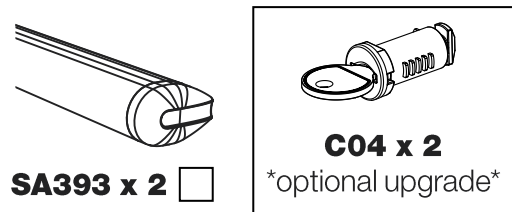

P2PR/FL KammBar Instructions

CITY CRASH (✓)

According to ISO/ PAS 11154:2006

KammBar Pro

KammBar Fleet

Fitting Kit

1.

2.