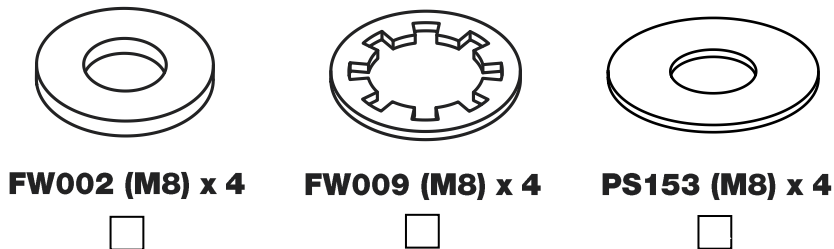

P2PR/FL KammBar Instructions

CITY CRASH (✓)

According to ISO/ PAS 11154:2006

KammBar Pro

KammBar Fleet

Fitting Kit

1.

2.

PS176

4.

5.

6.

7.

PS176 + M8 x 50mm

8.

PS178 + M8 x 35mm