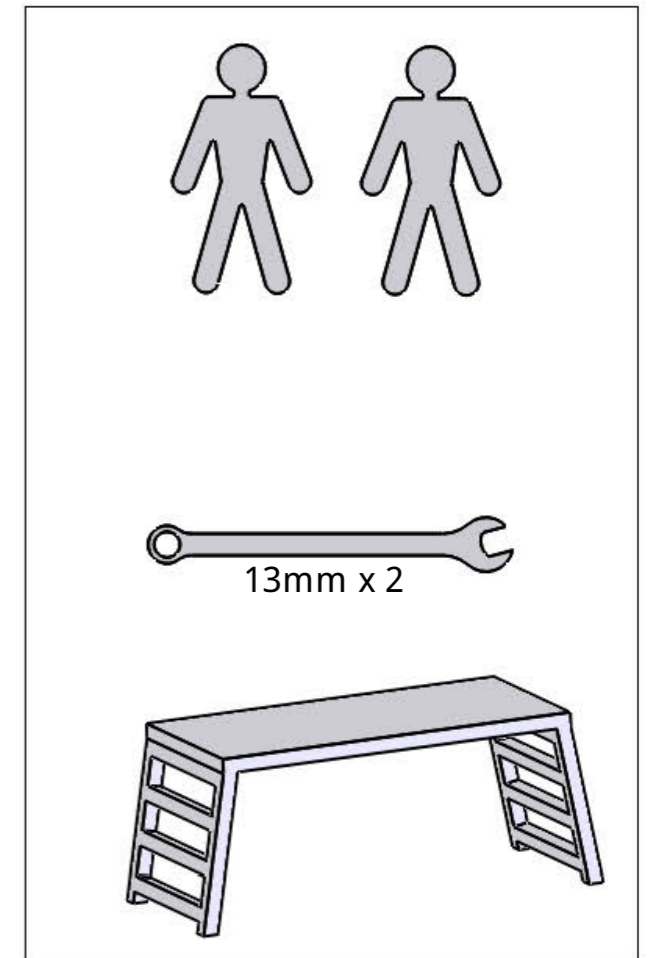

# A612

ILOAD 2009-  
L1, H1, TWIN DOORS

EXT09-004 x 6

PS095 x 6

FB012 (M8 x 65) x 12

(1:1)

FW002 (M8) x 48

FN006 (M8) x 24

MS168 x 4

PS089 x 1

FS062 (M8 X 25) x 12

FS059 (M8 x 25) x ?

FN023 (M8) x 18

MS199 x 2

PS090 x 1

FT01 (M8) x 1