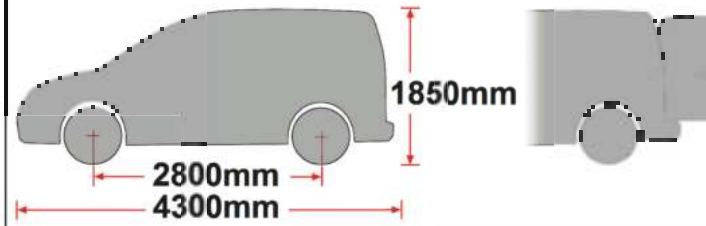

**EU/R672**

**BERLINGO/ PARTNER/COMBO 2018-  
L1, LOW ROOF, TWIN DOORS**

MS161 x 6

MS168 x 2

MS1001 x 2

MS204 x 2

PS047 x 6

PS081 x 2

(1:1)

FB003 (M8 x 65) x 12

FW002 (M8) x 37

FN006 (M8) x 16

FS035 (M8 x 40) x 2

4010024 - FS015 (M8 x 25) x 8

FW009 (M8) x 6

13mm x 2