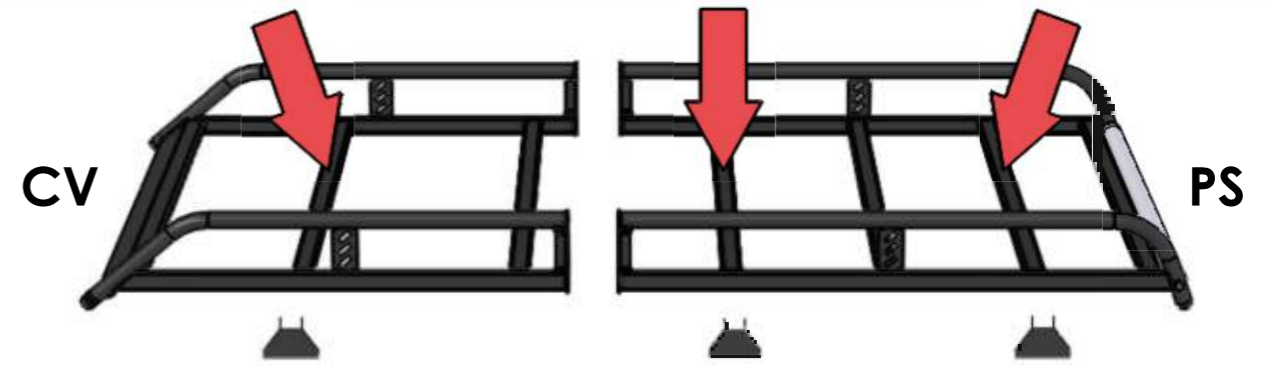

EU/R 608

CADDY 2010- STANDARD ROOF, TWIN DOORS

EU/R 609

CADDY 2010- STANDARD ROOF, TAILGATE

MS161 x 6

MS199 x 4

MS176 x 2

29201112 x 4

PS023 x 6

(1:1)

FB003 (M8 x 65) x 12

FW002 (M8) x 38

FN006 (M8) x 16

FS025 (M8 x 35) x 4

FS015 (M8 x 25) x 6

PS260 (M8) x 6