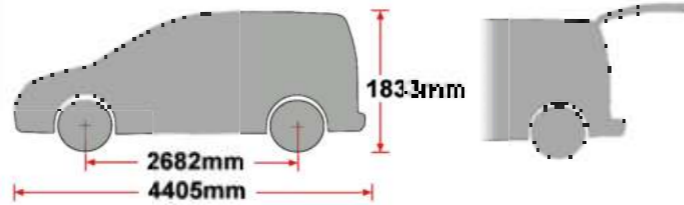

EU/R 608

CADDY 2010- STANDARD ROOF, TWIN DOORS

EU/R 609

CADDY 2010- STANDARD ROOF, TAILGATE

MS161 x 6

MS199 x 4

MS176 x 2

29201112 x 4

PS023 x 6

(1:1)

FB003 (M8 x 65) x 12

FW002 (M8) x 38

FN006 (M8) x 16

FS025 (M8 x 35) x 4

FS015 (M8 x 25) x 6

PS260 (M8) x 6