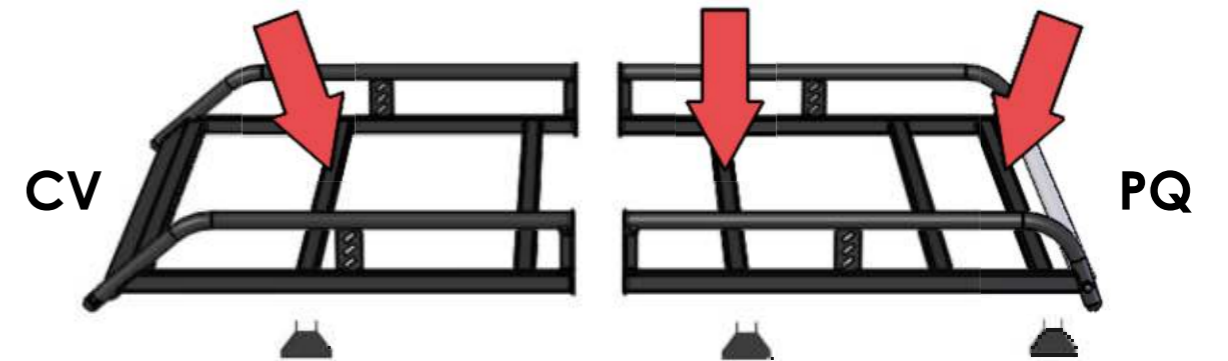

EU/R 608

CADDY 2010- STANDARD ROOF, TWIN DOORS

EU/R 609

CADDY 2010- STANDARD ROOF, TAILGATE

MS161 x 6

MS199 x 4

MS176 x 2

29201112 x 4

PS023 x 6

(1:1)

FB003 (M8 x 65) x 12

FW002 (M8) x 38

FN006 (M8) x 16

FS025 (M8 x 35) x 4

FS015 (M8 x 25) x 6

PS260 (M8) x 6