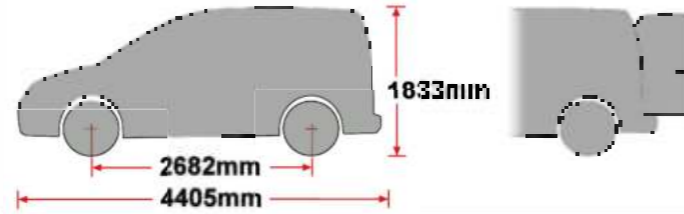

EU/R 608

CADDY 2010- STANDARD ROOF, TWIN DOORS

EU/R 609

CADDY 2010- STANDARD ROOF, TAILGATE

MS161 x 6

MS199 x 4

MS176 x 2

29201112 x 4

PS023 x 6

(1:1)

FB003 (M8 x 65) x 12

FW002 (M8) x 38

FN006 (M8) x 16

FS025 (M8 x 35) x 4

FS015 (M8 x 25) x 6

PS260 (M8) x 6