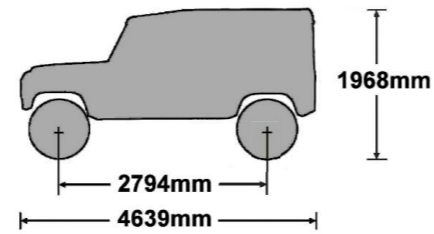

EU/R 600

LAND ROVER 90 (SWB) 1985- HARD TOP / STATION WAGON

EU/R 601

LAND ROVER 110 (LWB) 1983- HARD TOP / STATION WAGON

MS010 x 6

MS161 x 6

MS006 x 6

PS001-130 x 6

(1:1)

FB003 (M8 x 65) x 12

FW002 (M8) x 46

FN006 (M8) x 26

FS030 (M8 x 35) x 6

PS045 (M8) x 6

FS015 (M8 x 25) x 8

13mm x 2