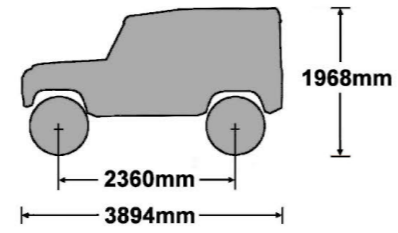

EU/R 600

LAND ROVER 90 (SWB) 1985- HARD TOP / STATION WAGON

EU/R 601

LAND ROVER 110 (LWB) 1983- HARD TOP / STATION WAGON

MS010 x 6

MS161 x 6

MS006 x 6

PS001-130 x 6

(1:1)

FB003 (M8 x 65) x 12

FW002 (M8) x 46

FN006 (M8) x 26

FS030 (M8 x 35) x 6

PS045 (M8) x 6

FS015 (M8 x 25) x 8

13mm x 2