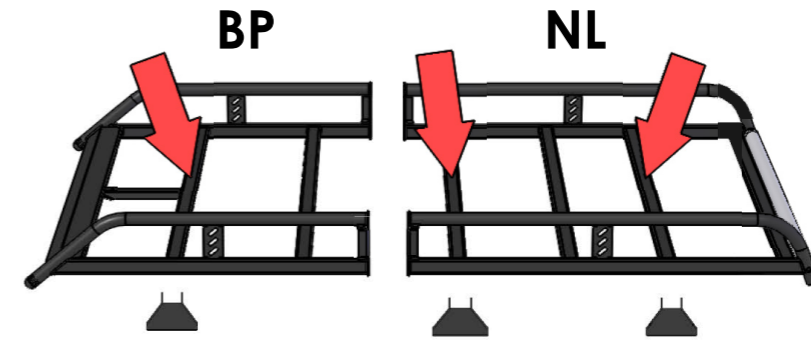

EU/R 600

LAND ROVER 90 (SWB) 1985- HARD TOP / STATION WAGON

EU/R 601

LAND ROVER 110 (LWB) 1983- HARD TOP / STATION WAGON

MS010 x 6

MS161 x 6

MS006 x 6

PS001-130 x 6

(1:1)

FB003 (M8 x 65) x 12

FW002 (M8) x 46

FN006 (M8) x 26

FS030 (M8 x 35) x 6

PS045 (M8) x 6

FS015 (M8 x 25) x 8

13mm x 2