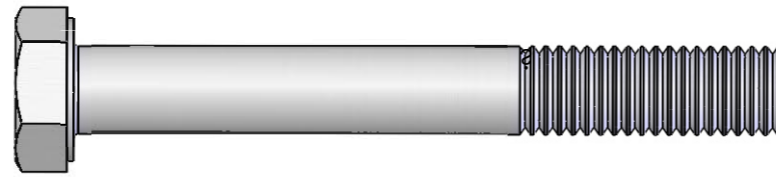

EU/R 600

LAND ROVER 90 (SWB) 1985- HARD TOP / STATION WAGON

EU/R 601

LAND ROVER 110 (LWB) 1983- HARD TOP / STATION WAGON

MS010 x 6

MS161 x 6

MS006 x 6

PS001-130 x 6

(1:1)

FB003 (M8 x 65) x 12

FW002 (M8) x 46

FN006 (M8) x 26

FS030 (M8 x 35) x 6

PS045 (M8) x 6

FS015 (M8 x 25) x 8

13mm x 2