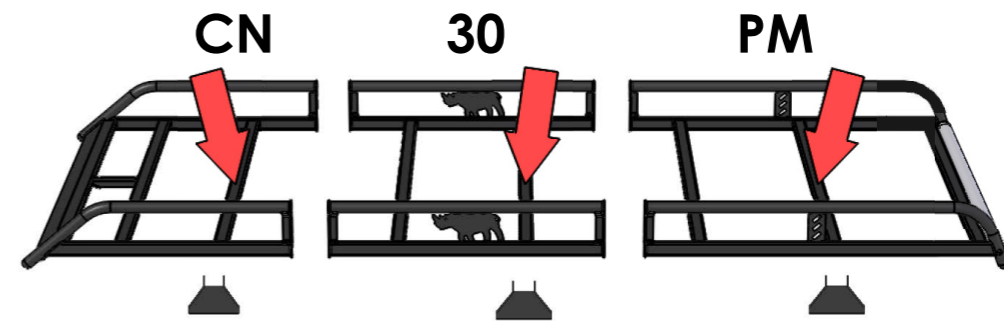

EU/R 600

LAND ROVER 90 (SWB) 1985- HARD TOP / STATION WAGON

EU/R 601

LAND ROVER 110 (LWB) 1983- HARD TOP / STATION WAGON

MS010 x 6

MS161 x 6

MS006 x 6

PS001-130 x 6

(1:1)

FB003 (M8 x 65) x 12

FW002 (M8) x 46

FN006 (M8) x 26

FS030 (M8 x 35) x 6

PS045 (M8) x 6

FS015 (M8 x 25) x 8

13mm x 2