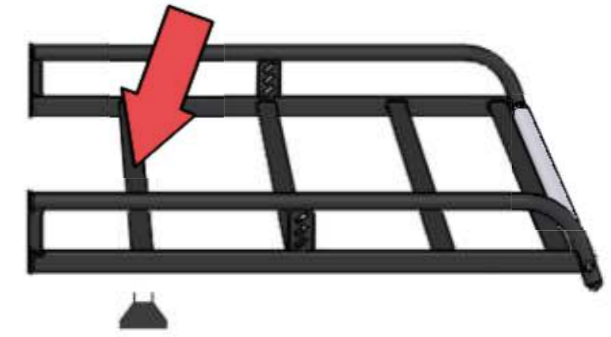

EU/R 585

CADDY 2004-2010 STANDARD ROOF, TWIN DOORS

CV

PS

EU/R 594

CADDY 2004-2010 STANDARD ROOF, TAILGATE

CV

PQ

MS161 x 4

MS176 x 4

29201112 x 2

PS023 x 4

(1:1)

FB003 (M8 x 65) x 8

FW002 (M8) x 28

FN006 (M8) x 12