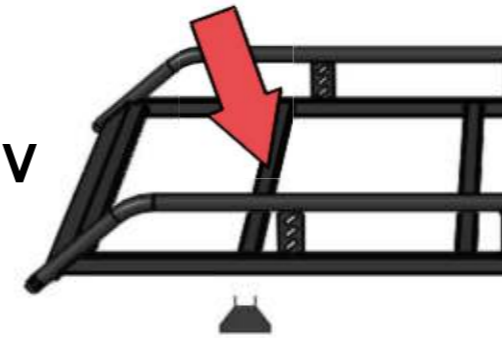

EU/R 585

CADDY 2004-2010 STANDARD ROOF, TWIN DOORS

CV

PS

EU/R 594

CADDY 2004-2010 STANDARD ROOF, TAILGATE

CV

PQ

MS161 x 4

MS176 x 4

29201112 x 2

PS023 x 4

(1:1)

FB003 (M8 x 65) x 8

FW002 (M8) x 28

FN006 (M8) x 12