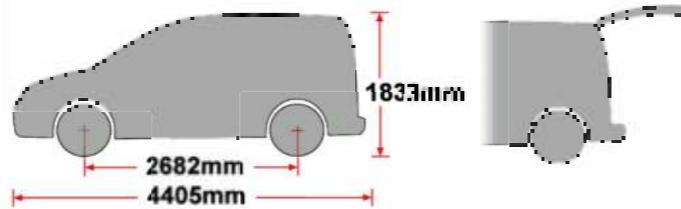

EU/R 585

CADDY 2004-2010 STANDARD ROOF, TWIN DOORS

CV

PS

EU/R 594

CADDY 2004-2010 STANDARD ROOF, TAILGATE

CV

PQ

MS161 x 4

MS176 x 4

29201112 x 2

PS023 x 4

(1:1)

FB003 (M8 x 65) x 8

FW002 (M8) x 28

FN006 (M8) x 12