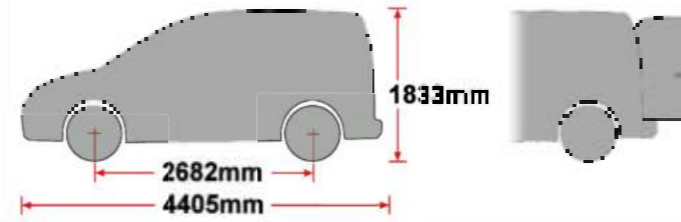

EU/R 585

CADDY 2004-2010 STANDARD ROOF, TWIN DOORS

CV

PS

EU/R 594

CADDY 2004-2010 STANDARD ROOF, TAILGATE

CV

PQ

MS161 x 4

MS176 x 4

29201112 x 2

PS023 x 4

(1:1)

FB003 (M8 x 65) x 8

FW002 (M8) x 28

FN006 (M8) x 12