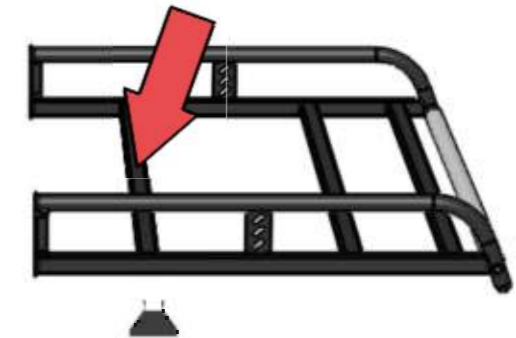

EU/R 585

CADDY 2004-2010 STANDARD ROOF, TWIN DOORS

CV

PS

EU/R 594

CADDY 2004-2010 STANDARD ROOF, TAILGATE

CV

PQ

MS161 x 4

MS176 x 4

29201112 x 2

PS023 x 4

(1:1)

FB003 (M8 x 65) x 8

FW002 (M8) x 28

FN006 (M8) x 12