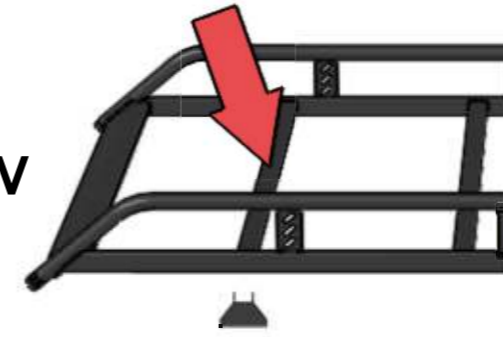

EU/R 585

CADDY 2004-2010 STANDARD ROOF, TWIN DOORS

CV

PS

EU/R 594

CADDY 2004-2010 STANDARD ROOF, TAILGATE

CV

PQ

MS161 x 4

MS176 x 4

29201112 x 2

PS023 x 4

(1:1)

FB003 (M8 x 65) x 8

FW002 (M8) x 28

FN006 (M8) x 12