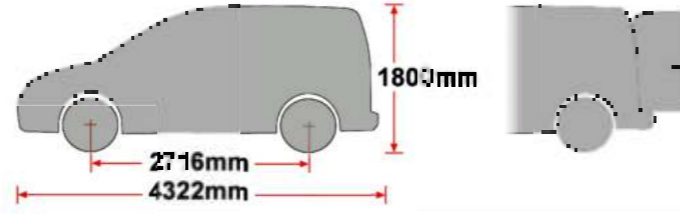

EU/R 584

VAUXHALL/OPEL COMBO 2001- STANDARD ROOF, TWIN DOORS

MS161 x 4

MS207 x 4

29201113 x 2

PS030 x 8

MS019 x 4

(1:1)

FB003 (M8 x 65) x 8

FW002 (M8) x 24

FN006 (M8) x 12

M2R (M8 x 25) x 4

FS042 (M6 x 40) x 4

FN001 (M6) x 8

FS038 (M6 x 25) x 4

FW001 (M6) x 16