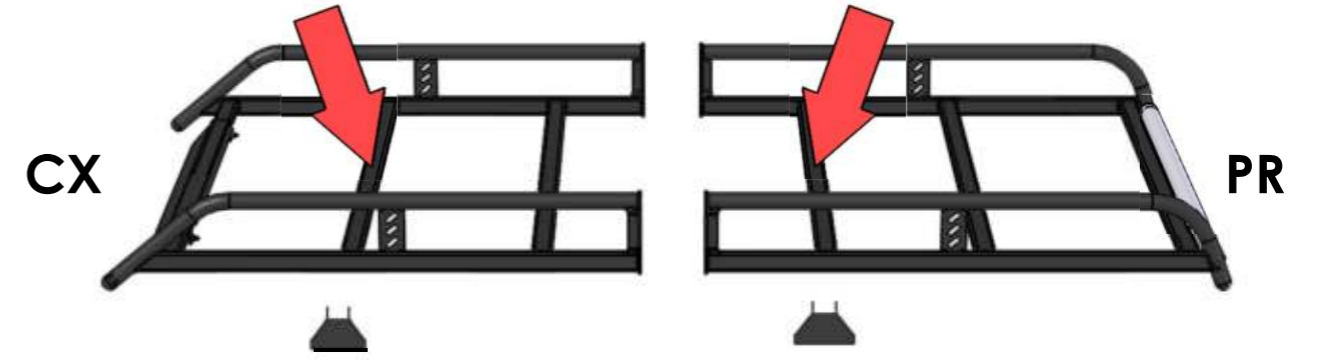

EU/R 584

VAUXHALL/OPEL COMBO 2001- STANDARD ROOF, TWIN DOORS

MS161 x 4

MS207 x 4

29201113 x 2

PS030 x 8

MS019 x 4

(1:1)

FB003 (M8 x 65) x 8

FW002 (M8) x 24

FN006 (M8) x 12

M2R (M8 x 25) x 4

FS042 (M6 x 40) x 4

FN001 (M6) x 8

FS038 (M6 x 25) x 4

FW001 (M6) x 16