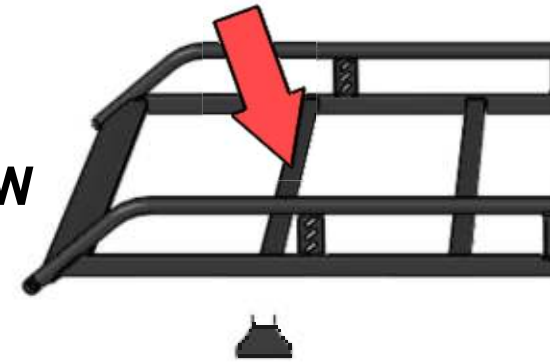

EU/R 563

TRANSIT CONNECT SWB, LOW ROOF, TWIN DOORS

CW

PT

EU/R 564

TRANSIT CONNECT LWB, HIGH ROOF, TWIN DOORS

CY

PS

(1:1)

MS161 x 4

FB003 (M8 x 65) x 8

MS176 x 4

FW002 (M8) x 28

29201113 x 2

FN006 (M8) x 12

FS061 (M8 x 35) x 2