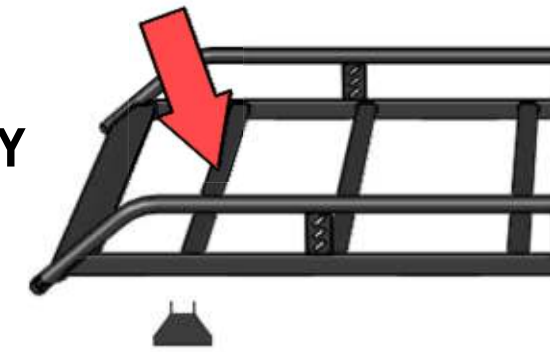

EU/R 563

TRANSIT CONNECT SWB, LOW ROOF, TWIN DOORS

CW

PT

EU/R 564

TRANSIT CONNECT LWB, HIGH ROOF, TWIN DOORS

CY

PS

(1:1)

MS161 x 4

FB003 (M8 x 65) x 8

MS176 x 4

FW002 (M8) x 28

29201113 x 2

FN006 (M8) x 12

FS061 (M8 x 35) x 2