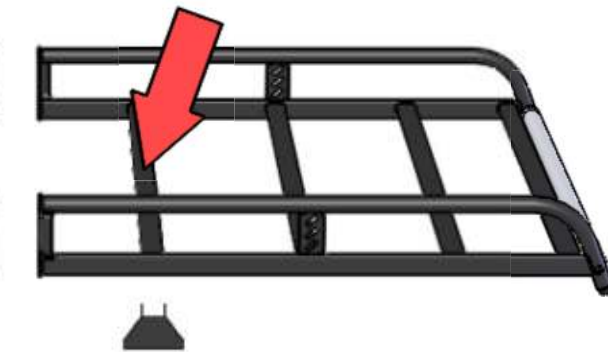

EU/R 563

TRANSIT CONNECT SWB, LOW ROOF, TWIN DOORS

CW

PT

EU/R 564

TRANSIT CONNECT LWB, HIGH ROOF, TWIN DOORS

CY

PS

(1:1)

MS161 x 4

FB003 (M8 x 65) x 8

MS176 x 4

FW002 (M8) x 28

29201113 x 2

FN006 (M8) x 12

FS061 (M8 x 35) x 2