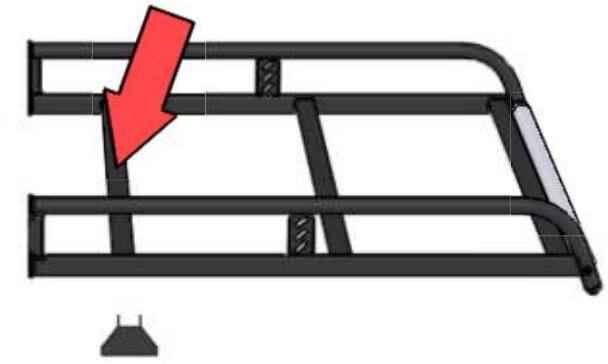

EU/R 563

TRANSIT CONNECT SWB, LOW ROOF, TWIN DOORS

CW

PT

EU/R 564

TRANSIT CONNECT LWB, HIGH ROOF, TWIN DOORS

CY

PS

(1:1)

MS161 x 4

FB003 (M8 x 65) x 8

MS176 x 4

FW002 (M8) x 28

29201113 x 2

FN006 (M8) x 12

FS061 (M8 x 35) x 2