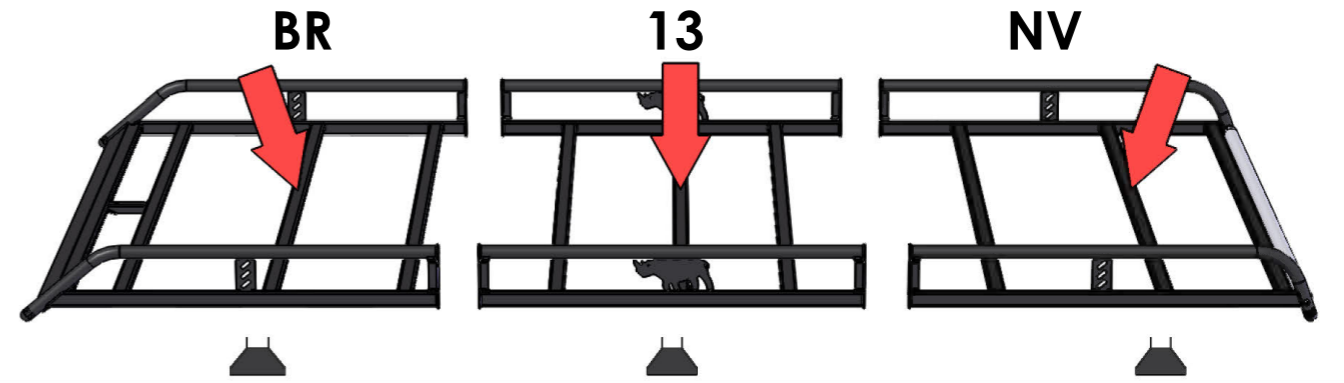

EU/R 523

OLD SPRINTER/LT 1996-2006
SWB, LOW ROOF, TWIN DOORS

EU/R 531

TRANSIT 2000-
MWB, MED ROOF, TWIN DOORS

MS046 x 6

MS161 x 6

MS006 x 6

PS001-130 x 6

(1:1)

FB003 (M8 x 65) x 12

FW002 (M8) x 46

FN006 (M8) x 26

FS030 (M8 x 35) x 6

PS045 (M8) x 6

FS015 (M8 x 25) x 8

13mm x 2