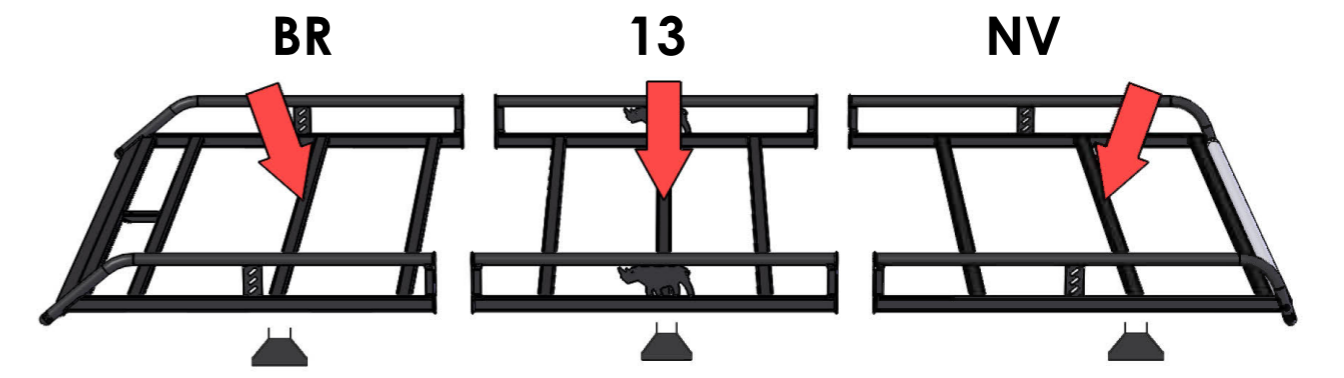

EU/R 523

OLD SPRINTER/LT 1996-2006
SWB, LOW ROOF, TWIN DOORS

EU/R 531

TRANSIT 2000-
MWB, MED ROOF, TWIN DOORS

MS046 x 6

MS161 x 6

MS006 x 6

PS001-130 x 6

(1:1)

FB003 (M8 x 65) x 12

FW002 (M8) x 46

FN006 (M8) x 26

FS030 (M8 x 35) x 6

PS045 (M8) x 6

FS015 (M8 x 25) x 8

13mm x 2