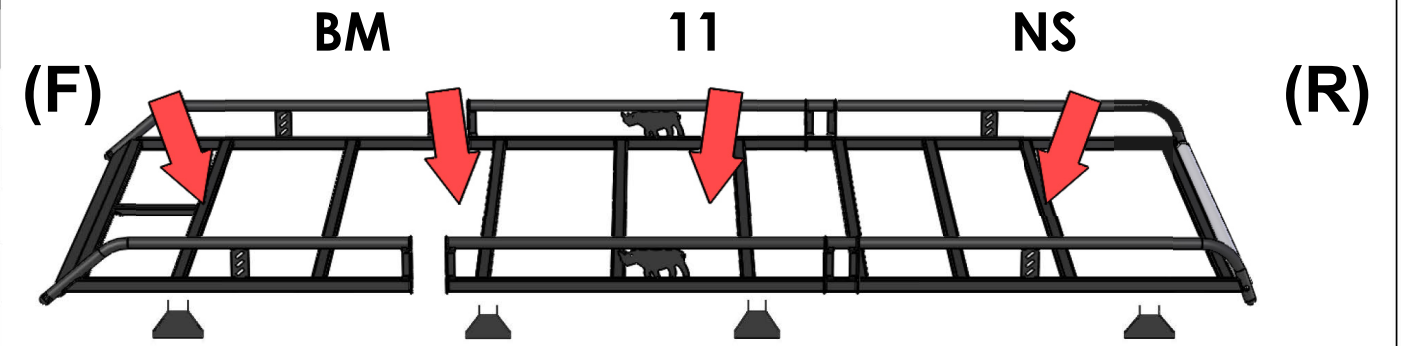

## SPRINTER/CRAFTER 2006- MWB, HIGH ROOF, TWIN DOORS

MS161 x 8

MS168 x 8

PS023 x 8

(1:1)

FB003 (M8 x 65) x 16

FW002 (M8) x 56

FN006 (M8) x 32