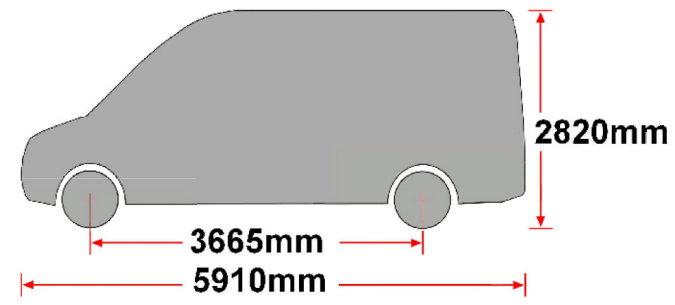

## SPRINTER/CRAFTER 2006- MWB, HIGH ROOF, TWIN DOORS

MS161 x 8

MS168 x 8

PS023 x 8

(1:1)

FB003 (M8 x 65) x 16

FW002 (M8) x 56

FN006 (M8) x 32