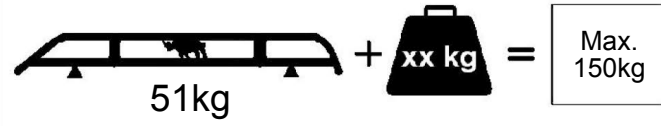

## SPRINTER/CRAFTER 2006- MWB, HIGH ROOF, TWIN DOORS

MS161 x 8

MS168 x 8

PS023 x 8

(1:1)

FB003 (M8 x 65) x 16

FW002 (M8) x 56

FN006 (M8) x 32