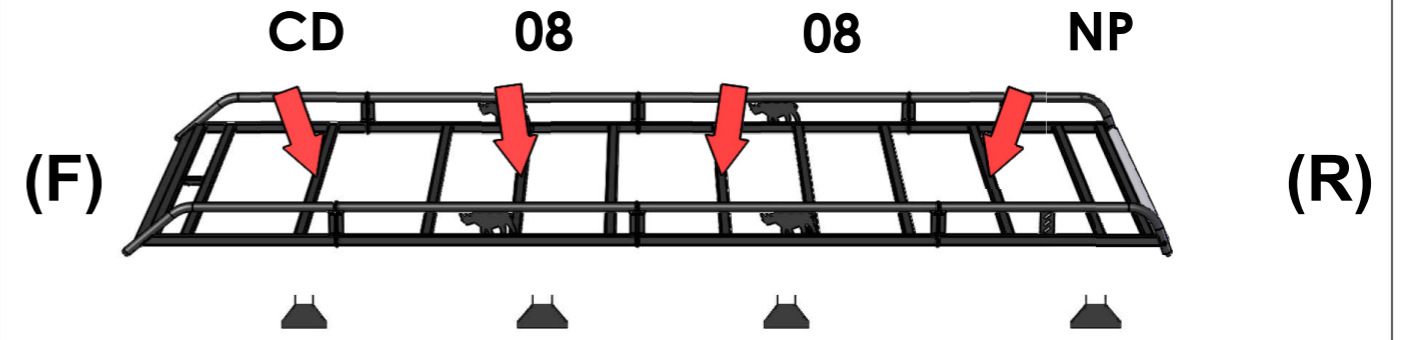

**EU/R 519**

**SPRINTER/CRAFTER 2006-  
MWB, LOW ROOF, TWIN DOORS**

MS161 x 8

MS168 x 8

PS023 x 8

(1:1)

FB003 (M8 x 65) x 16

FW002 (M8) x 64