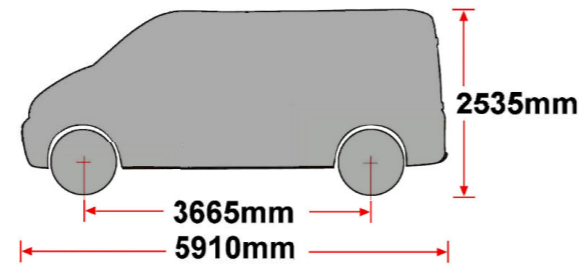

**EU/R 519**

**SPRINTER/CRAFTER 2006-  
MWB, LOW ROOF, TWIN DOORS**

MS161 x 8

MS168 x 8

PS023 x 8

(1:1)

FB003 (M8 x 65) x 16

FW002 (M8) x 64