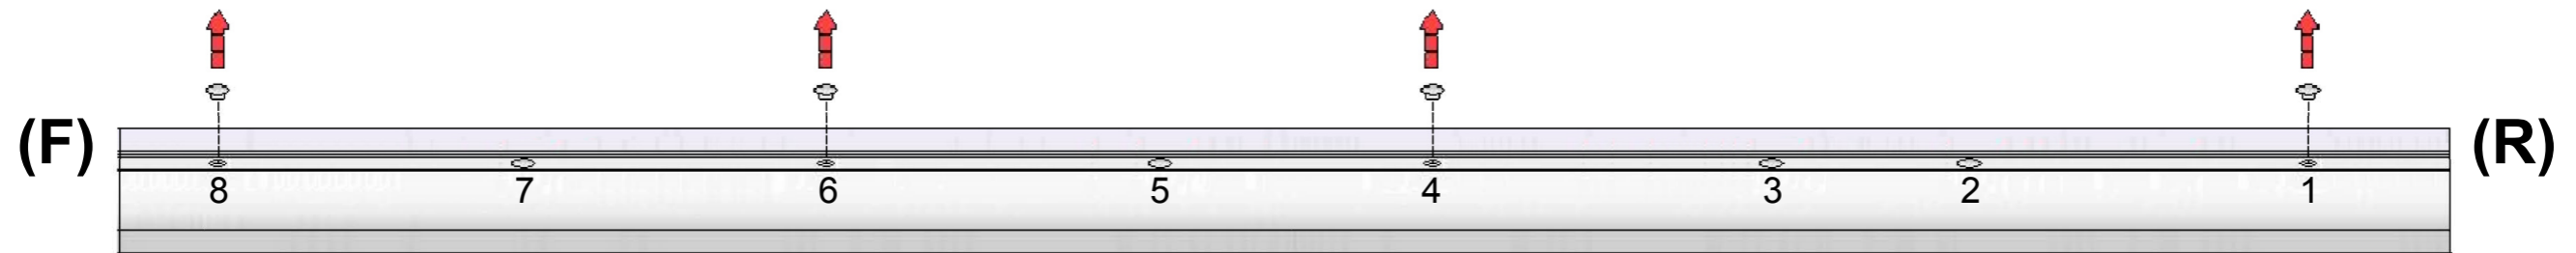

**EU/R 519**

**SPRINTER/CRAFTER 2006-  
MWB, LOW ROOF, TWIN DOORS**

MS161 x 8

MS168 x 8

PS023 x 8

(1:1)

FB003 (M8 x 65) x 16

FW002 (M8) x 64