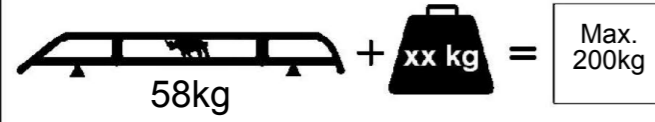

**EU/R 519**

**SPRINTER/CRAFTER 2006-  
MWB, LOW ROOF, TWIN DOORS**

MS161 x 8

MS168 x 8

PS023 x 8

(1:1)

FB003 (M8 x 65) x 16

FW002 (M8) x 64