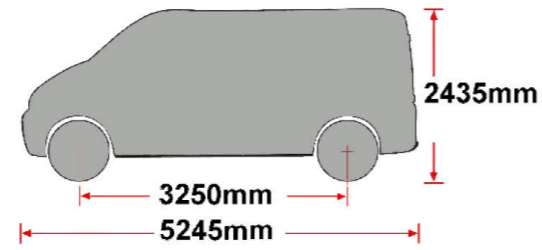

EU/R 517

NEW SPRINTER/CRAFTER 2006-SWB, LOW ROOF, TWIN DOORS

EU/R 518

NEW SPRINTER/CRAFTER 2006-SWB, HIGH ROOF, TWIN DOORS

MS161 x 6

MS168 x 6

PS023 x 6

(1:1)

FB003 (M8 x 25) x 12

FW002 (M8) x 46

FN006 (M8) x 26

FS015 (M8 x 25) x 14

FS058 (M8 x 25) x 6

PS020 x 6

MS209 x 6

13mm x 2