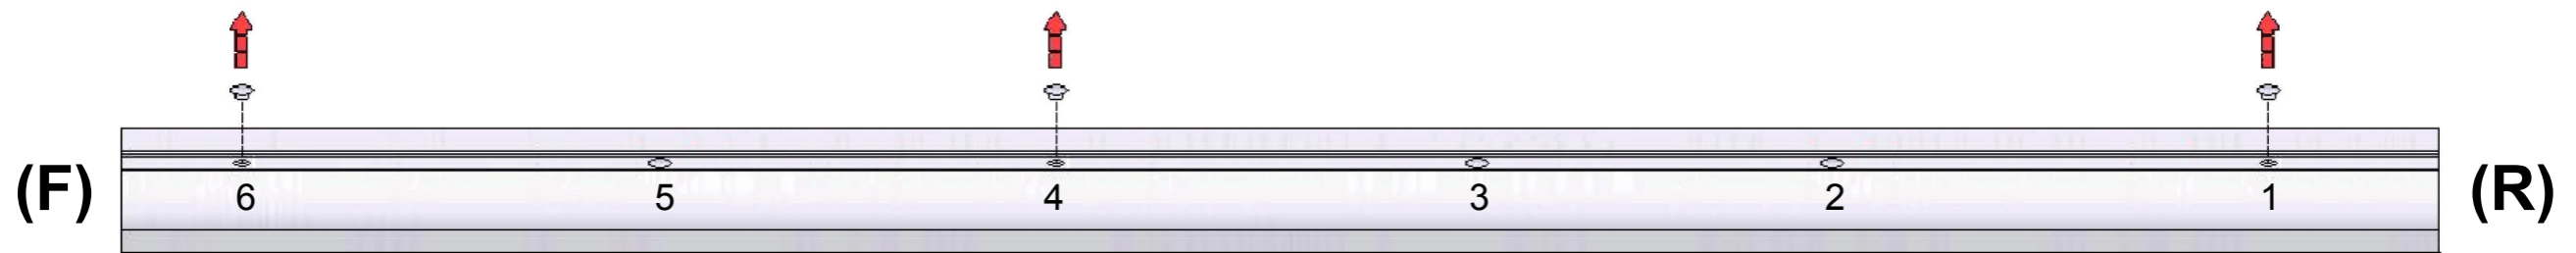

EU/R 517

NEW SPRINTER/CRAFTER 2006-SWB, LOW ROOF, TWIN DOORS

EU/R 518

NEW SPRINTER/CRAFTER 2006-SWB, HIGH ROOF, TWIN DOORS

MS161 x 6

MS168 x 6

PS023 x 6

(1:1)