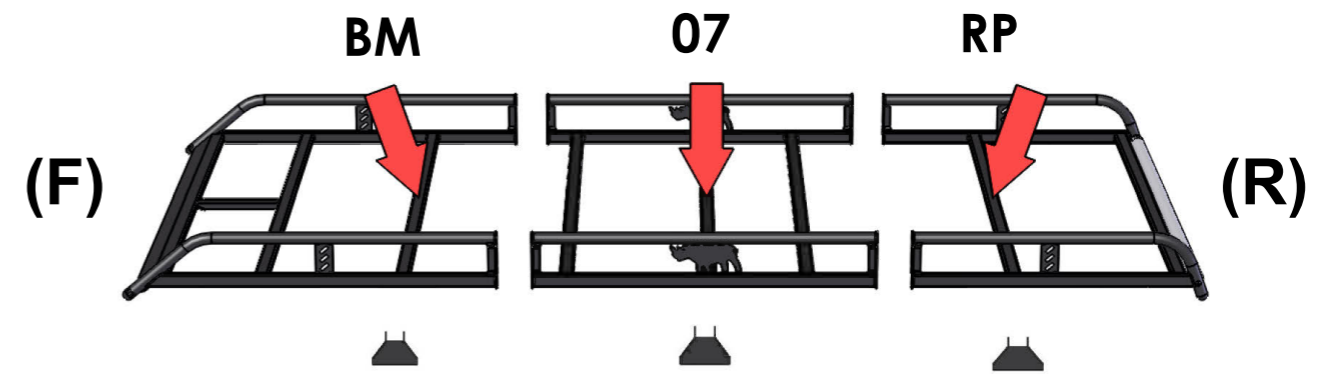

EU/R 517

NEW SPRINTER/CRAFTER 2006-SWB, LOW ROOF, TWIN DOORS

EU/R 518

NEW SPRINTER/CRAFTER 2006-SWB, HIGH ROOF, TWIN DOORS

MS161 x 6

MS168 x 6

PS023 x 6

(1:1)