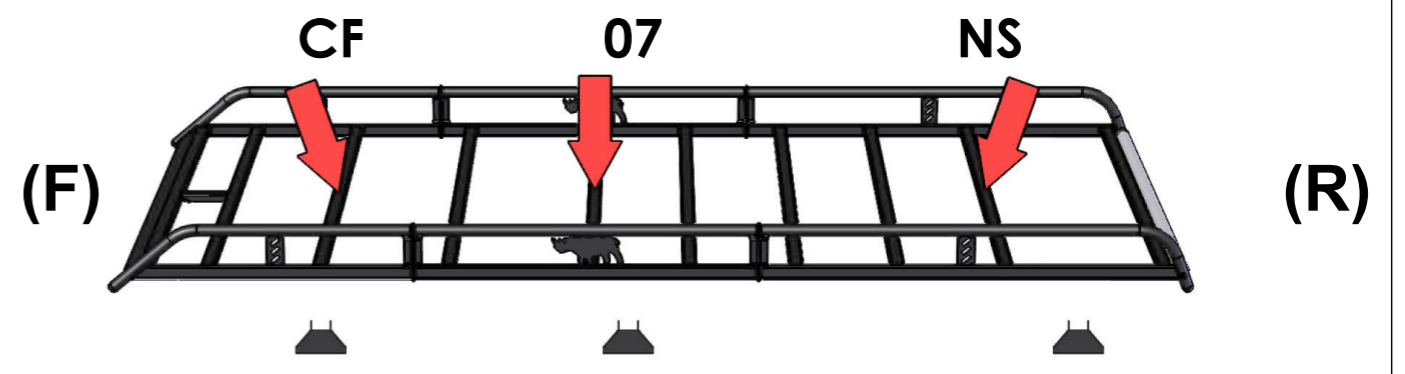

EU/R 517

NEW SPRINTER/CRAFTER 2006-SWB, LOW ROOF, TWIN DOORS

EU/R 518

NEW SPRINTER/CRAFTER 2006-SWB, HIGH ROOF, TWIN DOORS

MS161 x 6

MS168 x 6

PS023 x 6

(1:1)

FB003 (M8 x 25) x 12

FW002 (M8) x 46

FN006 (M8) x 26

FS015 (M8 x 25) x 14

FS058 (M8 x 25) x 6

PS020 x 6

MS209 x 6

13mm x 2