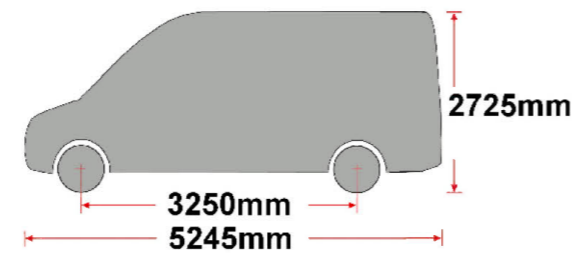

EU/R 517

NEW SPRINTER/CRAFTER 2006-SWB, LOW ROOF, TWIN DOORS

EU/R 518

NEW SPRINTER/CRAFTER 2006-SWB, HIGH ROOF, TWIN DOORS

MS161 x 6

MS168 x 6

PS023 x 6

(1:1)