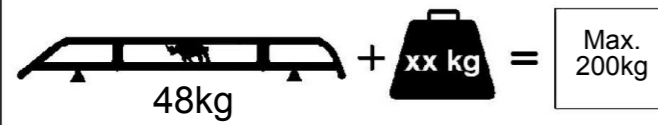

EU/R 517

NEW SPRINTER/CRAFTER 2006-SWB, LOW ROOF, TWIN DOORS

EU/R 518

NEW SPRINTER/CRAFTER 2006-SWB, HIGH ROOF, TWIN DOORS

MS161 x 6

MS168 x 6

PS023 x 6

(1:1)