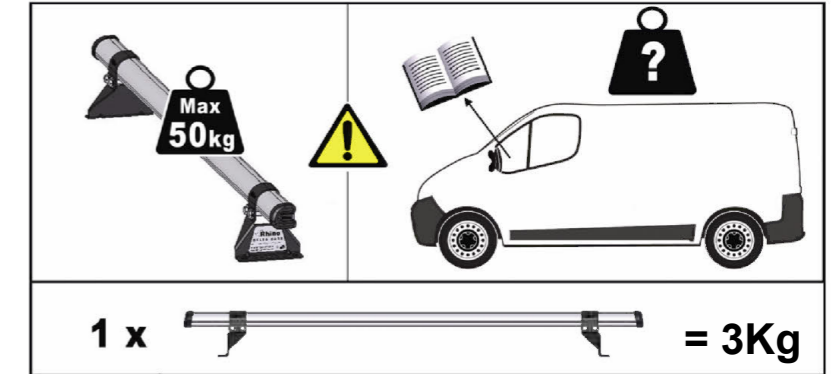

FS007 (M6 x 25) x 16

FW001 (M6) x 16

PS009 (M6) x 16

FN001 (M6) x 16

MS098 x 16

10mm x 1

13mm x 2

Used on Vans With Threaded Holes Only