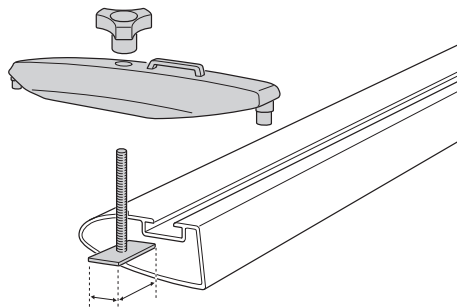

i

Thule Box Ski Carrier adapter

694800 → Dynamic 800

694900 → Dynamic 900

Thule Boxlift

571000

Dynamic 800: 18 kg
Dynamic 900: 22 kg

Max 75 kg