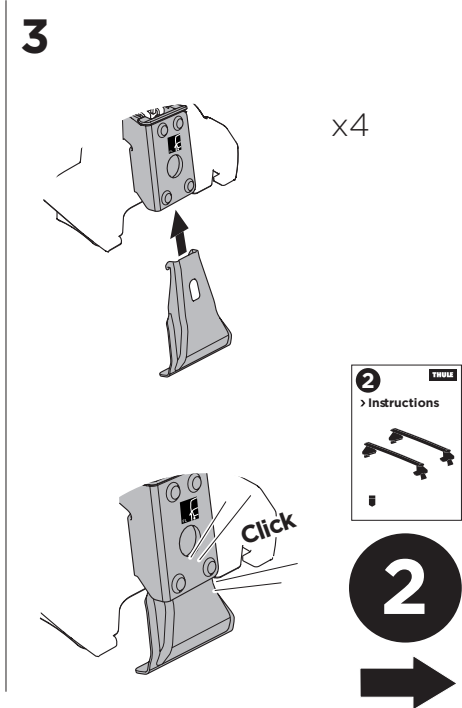

1

Kit 145235

CHEVROLET Cruze, 4-dr Sedan, 16-
CHEVROLET Cruze, 5-dr Hatchback, 16-

ISO 11154-E