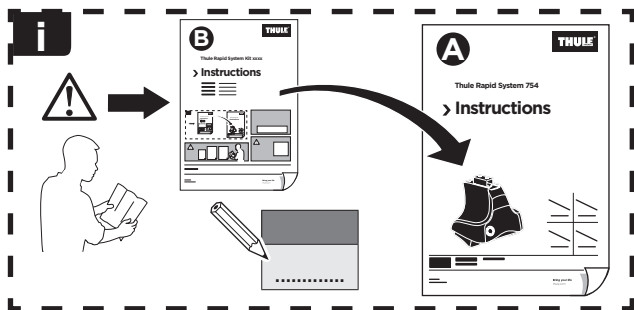

Thule Rapid System Kit 1764

> Instructions

VOLKSWAGEN Golf Sportsvan, 5-dr MPV, 14-

ISO 11154-E

141764
C.20150416
519-1764-02

Bring your life
thule.com

1

	X (scale)	X (mm)	X (inch)
VOLKSWAGEN Golf Sportsvan, 5-dr MPV, 14-	37,5	1026	40 ³/₈

	Y (scale)	Y (mm)	Y (inch)
VOLKSWAGEN Golf Sportsvan, 5-dr MPV, 14-	35	1001	39 ³/₈

2

VOLKSWAGEN Golf Sportsvan, 5-dr MPV, 14-

3

	W (mm)	Z (mm)	W (inch)	Z (inch)
VOLKSWAGEN Golf Sportsvan, 5-dr MPV, 14-	360	705	14 1/8	27 3/4