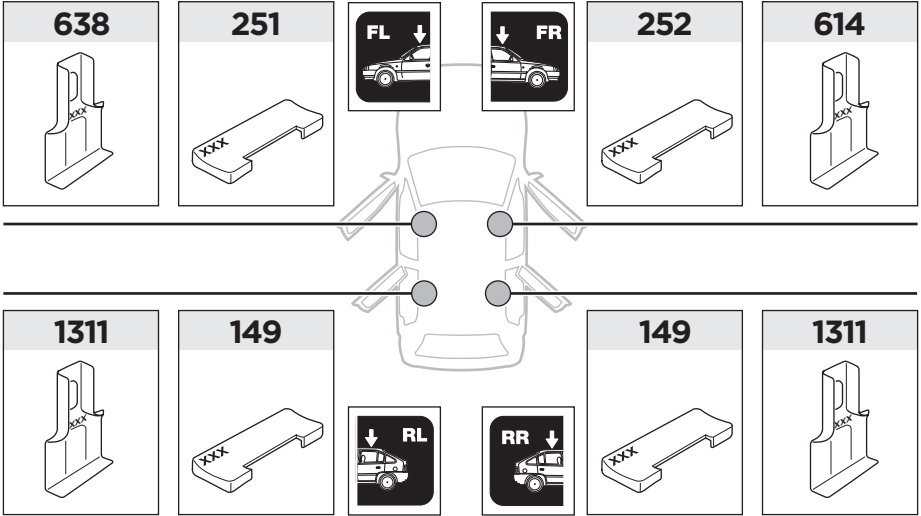

Thule Rapid System Kit 1764

> Instructions

VOLKSWAGEN Golf Sportsvan, 5-dr MPV, 14-

ISO 11154-E

141764
C.20150416
519-1764-02

Bring your life
thule.com

1

	X (scale)	X (mm)	X (inch)
VOLKSWAGEN Golf Sportsvan, 5-dr MPV, 14-	37,5	1026	40 ³/₈

	Y (scale)	Y (mm)	Y (inch)
VOLKSWAGEN Golf Sportsvan, 5-dr MPV, 14-	35	1001	39 ³/₈

2

VOLKSWAGEN Golf Sportsvan, 5-dr MPV, 14-

3

	W (mm)	Z (mm)	W (inch)	Z (inch)
VOLKSWAGEN Golf Sportsvan, 5-dr MPV, 14-	360	705	14 1/8	27 3/4