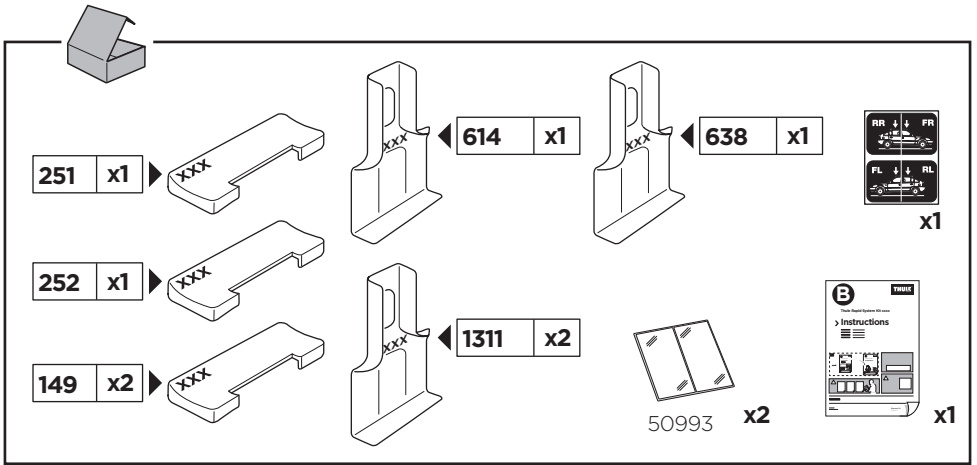

Thule Rapid System Kit 1764

> Instructions

VOLKSWAGEN Golf Sportsvan, 5-dr MPV, 14-

ISO 11154-E

141764
C.20150416
519-1764-02

Bring your life
thule.com

1

	X (scale)	X (mm)	X (inch)
VOLKSWAGEN Golf Sportsvan, 5-dr MPV, 14-	37,5	1026	40 ³/₈

	Y (scale)	Y (mm)	Y (inch)
VOLKSWAGEN Golf Sportsvan, 5-dr MPV, 14-	35	1001	39 ³/₈

2

VOLKSWAGEN Golf Sportsvan, 5-dr MPV, 14-

3

	W (mm)	Z (mm)	W (inch)	Z (inch)
VOLKSWAGEN Golf Sportsvan, 5-dr MPV, 14-	360	705	14 1/8	27 3/4