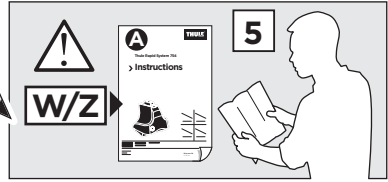

Thule Rapid System Kit 1764

> Instructions

VOLKSWAGEN Golf Sportsvan, 5-dr MPV, 14-

ISO 11154-E

141764
C.20150416
519-1764-02

Bring your life
thule.com

1

	X (scale)	X (mm)	X (inch)
VOLKSWAGEN Golf Sportsvan, 5-dr MPV, 14-	37,5	1026	40 ³/₈

	Y (scale)	Y (mm)	Y (inch)
VOLKSWAGEN Golf Sportsvan, 5-dr MPV, 14-	35	1001	39 ³/₈

2

VOLKSWAGEN Golf Sportsvan, 5-dr MPV, 14-

3

	W (mm)	Z (mm)	W (inch)	Z (inch)
VOLKSWAGEN Golf Sportsvan, 5-dr MPV, 14-	360	705	14 1/8	27 3/4