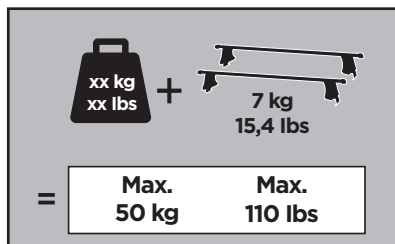

Thule Rapid System Kit 1764

> Instructions

VOLKSWAGEN Golf Sportsvan, 5-dr MPV, 14-

ISO 11154-E

141764
C.20150416
519-1764-02

Bring your life
thule.com

1

	X (scale)	X (mm)	X (inch)
VOLKSWAGEN Golf Sportsvan, 5-dr MPV, 14-	37,5	1026	40 ³/₈

	Y (scale)	Y (mm)	Y (inch)
VOLKSWAGEN Golf Sportsvan, 5-dr MPV, 14-	35	1001	39 ³/₈

2

VOLKSWAGEN Golf Sportsvan, 5-dr MPV, 14-

3

	W (mm)	Z (mm)	W (inch)	Z (inch)
VOLKSWAGEN Golf Sportsvan, 5-dr MPV, 14-	360	705	14 1/8	27 3/4