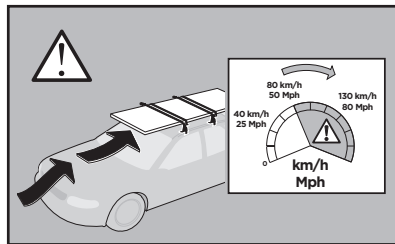

Thule Rapid System Kit 1764

> Instructions

VOLKSWAGEN Golf Sportsvan, 5-dr MPV, 14-

ISO 11154-E

141764
C.20150416
519-1764-02

Bring your life
thule.com

1

	X (scale)	X (mm)	X (inch)
VOLKSWAGEN Golf Sportsvan, 5-dr MPV, 14-	37,5	1026	40 ³/₈

	Y (scale)	Y (mm)	Y (inch)
VOLKSWAGEN Golf Sportsvan, 5-dr MPV, 14-	35	1001	39 ³/₈

2

VOLKSWAGEN Golf Sportsvan, 5-dr MPV, 14-

3

	W (mm)	Z (mm)	W (inch)	Z (inch)
VOLKSWAGEN Golf Sportsvan, 5-dr MPV, 14-	360	705	14 1/8	27 3/4