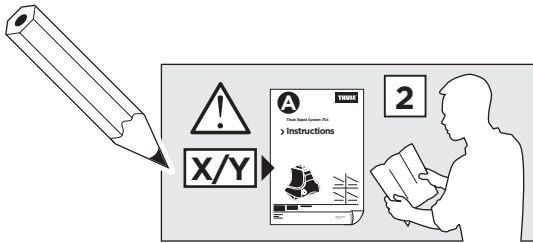

Thule Rapid System Kit 1764

> Instructions

VOLKSWAGEN Golf Sportsvan, 5-dr MPV, 14-

ISO 11154-E

141764
C.20150416
519-1764-02

Bring your life
thule.com

1

	X (scale)	X (mm)	X (inch)
VOLKSWAGEN Golf Sportsvan, 5-dr MPV, 14-	37,5	1026	40 ³/₈

	Y (scale)	Y (mm)	Y (inch)
VOLKSWAGEN Golf Sportsvan, 5-dr MPV, 14-	35	1001	39 ³/₈

2

VOLKSWAGEN Golf Sportsvan, 5-dr MPV, 14-

3

	W (mm)	Z (mm)	W (inch)	Z (inch)
VOLKSWAGEN Golf Sportsvan, 5-dr MPV, 14-	360	705	14 1/8	27 3/4