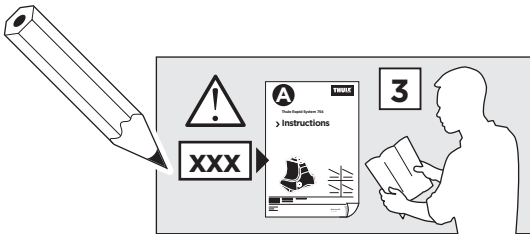

Thule Rapid System Kit 1764

> Instructions

VOLKSWAGEN Golf Sportsvan, 5-dr MPV, 14-

ISO 11154-E

141764
C.20150416
519-1764-02

Bring your life
thule.com

1

	X (scale)	X (mm)	X (inch)
VOLKSWAGEN Golf Sportsvan, 5-dr MPV, 14-	37,5	1026	40 ³/₈

	Y (scale)	Y (mm)	Y (inch)
VOLKSWAGEN Golf Sportsvan, 5-dr MPV, 14-	35	1001	39 ³/₈

2

VOLKSWAGEN Golf Sportsvan, 5-dr MPV, 14-

3

	W (mm)	Z (mm)	W (inch)	Z (inch)
VOLKSWAGEN Golf Sportsvan, 5-dr MPV, 14-	360	705	14 1/8	27 3/4