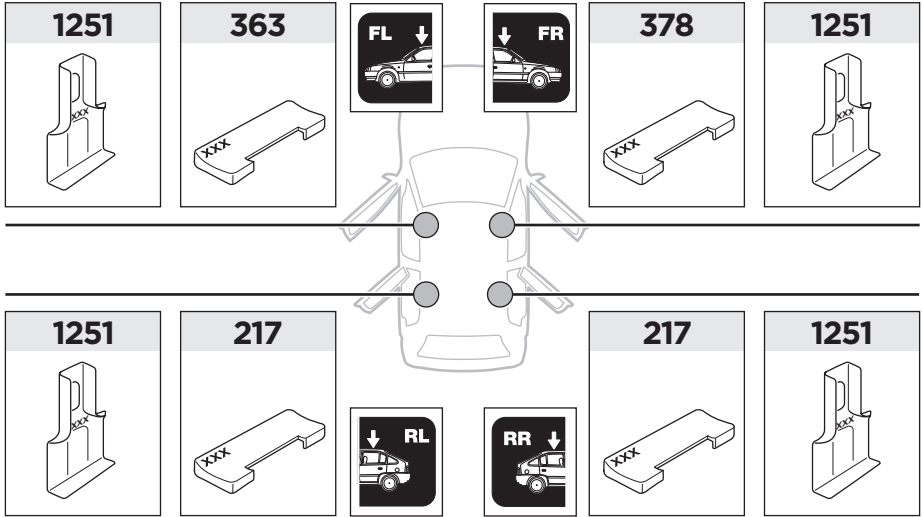

Thule Rapid System Kit 1713

> Instructions

SKODA Rapid, 5-dr Hatchback, 13-
SEAT Toledo, 5-dr Hatchback, 13-

ISO 11154-E

141713

C.20130320
519-1713-02

Bring your life
thule.com

1

	X (scale)	X (mm)	X (inch)
SKODA Rapid , 5-dr Hatchback, 13-	41	1061	41 ³ / ₄
SEAT Toledo , 5-dr Hatchback, 13-	41	1061	41 ³ / ₄

	Y (scale)	Y (mm)	Y (inch)
SKODA Rapid , 5-dr Hatchback, 13-	38,5	1036	40 ³ / ₄
SEAT Toledo , 5-dr Hatchback, 13-	38,5	1036	40 ³ / ₄

2

SKODA Rapid, 5-dr Hatchback, 13-
SEAT Toledo, 5-dr Hatchback, 13-

3

	W (mm)	Z (mm)	W (inch)	Z (inch)
SKODA Rapid , 5-dr Hatchback, 13-	175	715	6 ⁷ / ₈	28 ¹ / ₈
SEAT Toledo , 5-dr Hatchback, 13-	175	715	6 ⁷ / ₈	28 ¹ / ₈