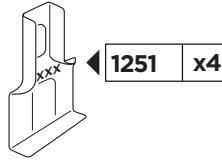

Thule Rapid System Kit 1713

> Instructions

SKODA Rapid, 5-dr Hatchback, 13-
SEAT Toledo, 5-dr Hatchback, 13-

ISO 11154-E

141713

C.20130320
519-1713-02

Bring your life
thule.com

1

	X (scale)	X (mm)	X (inch)
SKODA Rapid , 5-dr Hatchback, 13-	41	1061	41 ³ / ₄
SEAT Toledo , 5-dr Hatchback, 13-	41	1061	41 ³ / ₄

	Y (scale)	Y (mm)	Y (inch)
SKODA Rapid , 5-dr Hatchback, 13-	38,5	1036	40 ³ / ₄
SEAT Toledo , 5-dr Hatchback, 13-	38,5	1036	40 ³ / ₄

2

SKODA Rapid, 5-dr Hatchback, 13-
SEAT Toledo, 5-dr Hatchback, 13-

3

	W (mm)	Z (mm)	W (inch)	Z (inch)
SKODA Rapid , 5-dr Hatchback, 13-	175	715	6 ⁷ / ₈	28 ¹ / ₈
SEAT Toledo , 5-dr Hatchback, 13-	175	715	6 ⁷ / ₈	28 ¹ / ₈