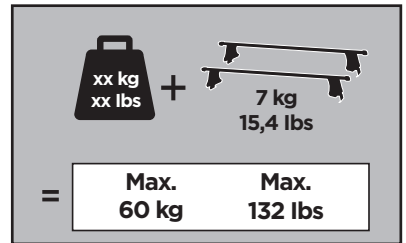

Thule Rapid System Kit 1713

> Instructions

SKODA Rapid, 5-dr Hatchback, 13-
SEAT Toledo, 5-dr Hatchback, 13-

ISO 11154-E

141713

C.20130320
519-1713-02

Bring your life
thule.com

1

	X (scale)	X (mm)	X (inch)
SKODA Rapid , 5-dr Hatchback, 13-	41	1061	41 ³ / ₄
SEAT Toledo , 5-dr Hatchback, 13-	41	1061	41 ³ / ₄

	Y (scale)	Y (mm)	Y (inch)
SKODA Rapid , 5-dr Hatchback, 13-	38,5	1036	40 ³ / ₄
SEAT Toledo , 5-dr Hatchback, 13-	38,5	1036	40 ³ / ₄

2

SKODA Rapid, 5-dr Hatchback, 13-
SEAT Toledo, 5-dr Hatchback, 13-

3

	W (mm)	Z (mm)	W (inch)	Z (inch)
SKODA Rapid , 5-dr Hatchback, 13-	175	715	6 ⁷ / ₈	28 ¹ / ₈
SEAT Toledo , 5-dr Hatchback, 13-	175	715	6 ⁷ / ₈	28 ¹ / ₈