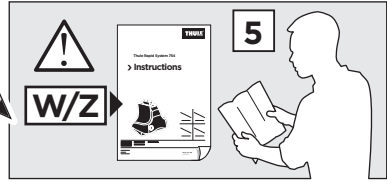

3

	W (mm)	Z (mm)	W (inch)	Z (inch)
SKODA Rapid, 5-dr Hatchback, 13-	175	715	6 ⁷/₈	28 ¹/₈
SEAT Toledo, 5-dr Hatchback, 13-	175	715	6 ⁷/₈	28 ¹/₈