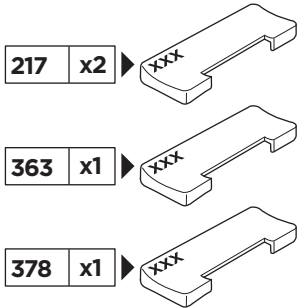

Thule Rapid System Kit 1713

> Instructions

SKODA Rapid, 5-dr Hatchback, 13-
SEAT Toledo, 5-dr Hatchback, 13-

ISO 11154-E

141713

C.20130320
519-1713-02

Bring your life
thule.com

1

	X (scale)	X (mm)	X (inch)
SKODA Rapid , 5-dr Hatchback, 13-	41	1061	41 ³ / ₄
SEAT Toledo , 5-dr Hatchback, 13-	41	1061	41 ³ / ₄

	Y (scale)	Y (mm)	Y (inch)
SKODA Rapid , 5-dr Hatchback, 13-	38,5	1036	40 ³ / ₄
SEAT Toledo , 5-dr Hatchback, 13-	38,5	1036	40 ³ / ₄

2

SKODA Rapid, 5-dr Hatchback, 13-
SEAT Toledo, 5-dr Hatchback, 13-

3

	W (mm)	Z (mm)	W (inch)	Z (inch)
SKODA Rapid , 5-dr Hatchback, 13-	175	715	6 ⁷ / ₈	28 ¹ / ₈
SEAT Toledo , 5-dr Hatchback, 13-	175	715	6 ⁷ / ₈	28 ¹ / ₈