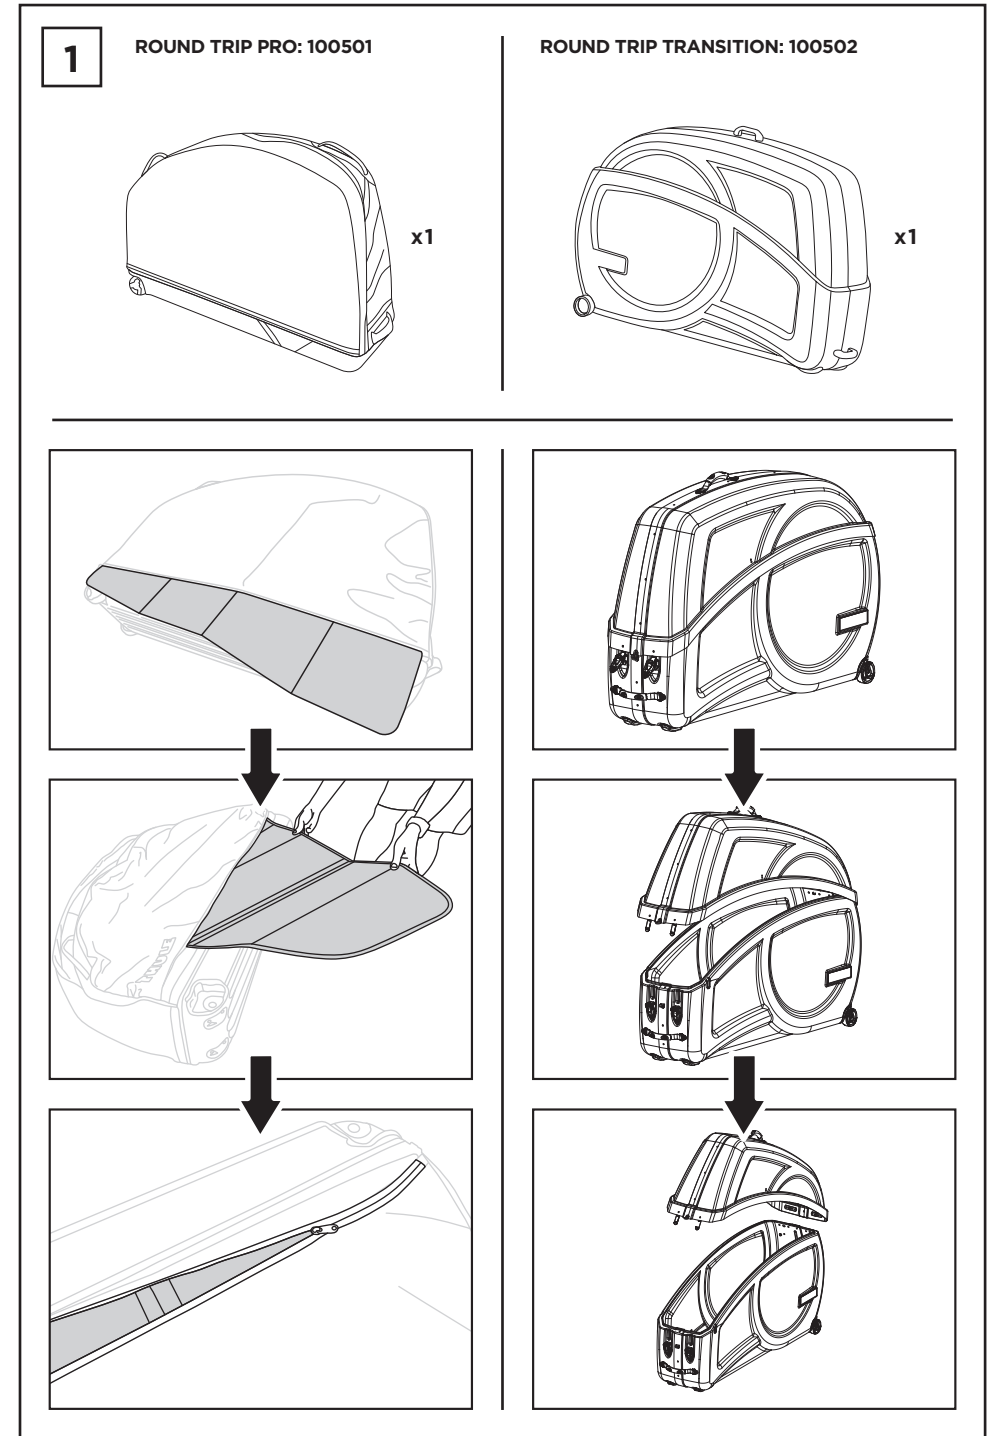

Thule Round Trip Pro/Transition

> Instructions

100501

100502

2

ROUND TRIP TRANSITION: 100502

3

8

A

B

ROUND TRIP PRO: 100501

ROUND TRIP TRANSITION: 100502

9

ROUND TRIP PRO: 100501

ROUND TRIP TRANSITION: 100502