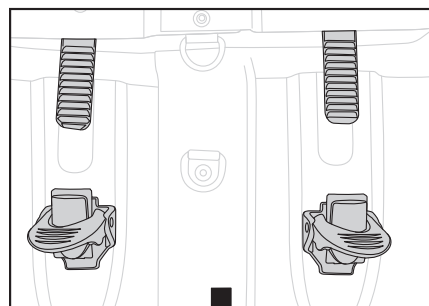

Thule Round Trip Pro/Transition

> Instructions

100501

100502

2

ROUND TRIP TRANSITION: 100502

3

8

A

B

ROUND TRIP PRO: 100501

ROUND TRIP TRANSITION: 100502

9

ROUND TRIP PRO: 100501

ROUND TRIP TRANSITION: 100502