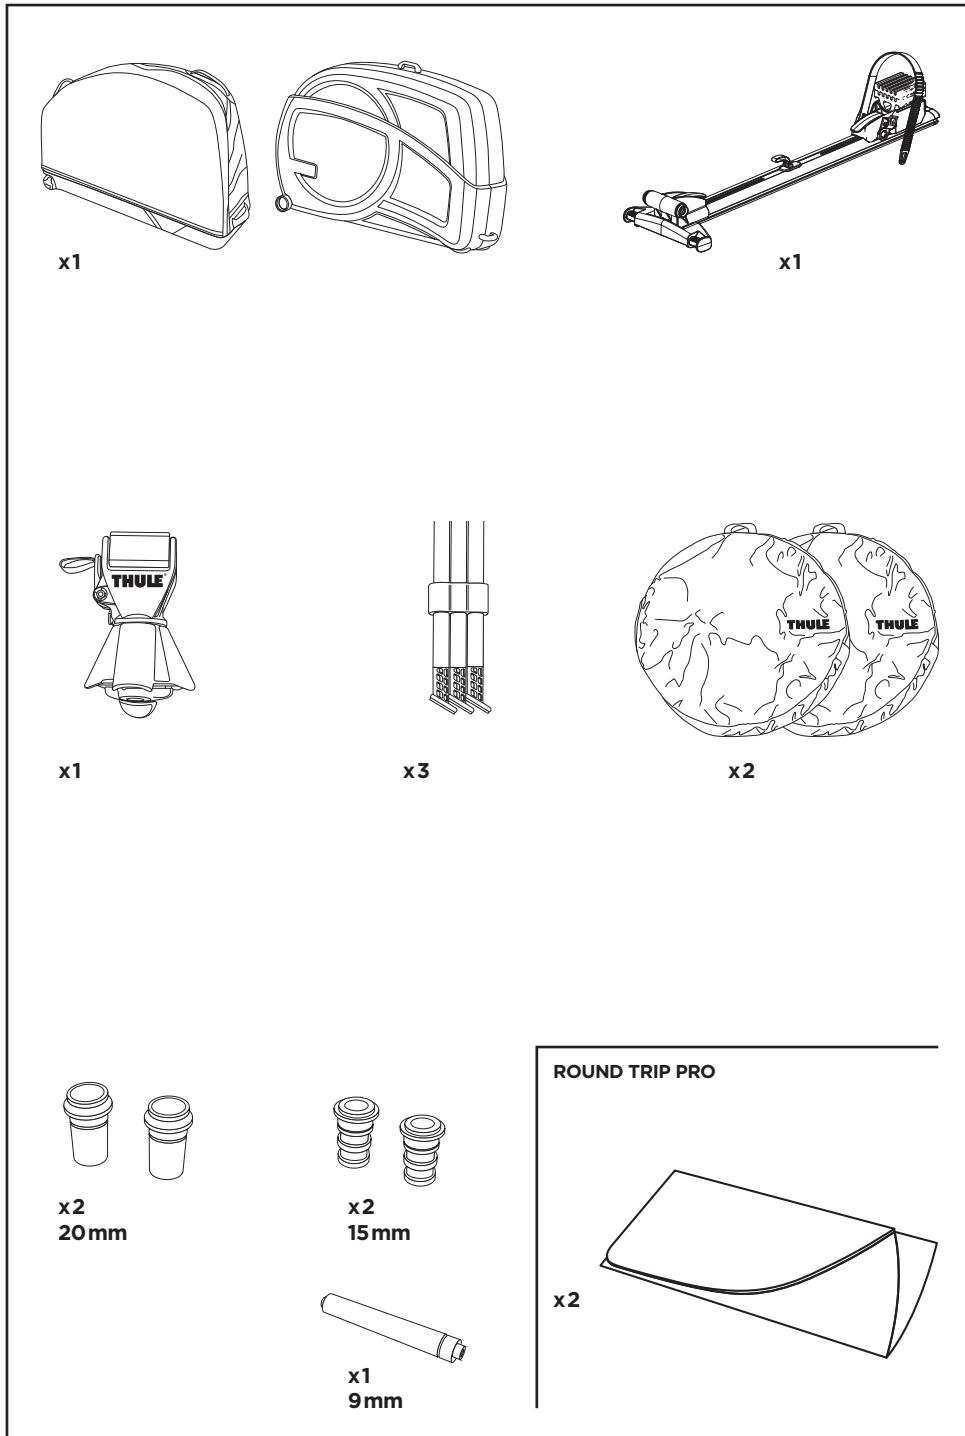

Thule Round Trip Pro/Transition

> Instructions

100501

100502

2

ROUND TRIP TRANSITION: 100502

3

8

A

B

ROUND TRIP PRO: 100501

ROUND TRIP TRANSITION: 100502

9

ROUND TRIP PRO: 100501

ROUND TRIP TRANSITION: 100502