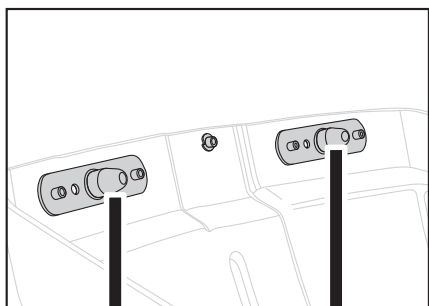

Thule Round Trip Pro/Transition

> Instructions

100501

100502

2

ROUND TRIP TRANSITION: 100502

3

8

A

B

ROUND TRIP PRO: 100501

ROUND TRIP TRANSITION: 100502

9

ROUND TRIP PRO: 100501

ROUND TRIP TRANSITION: 100502