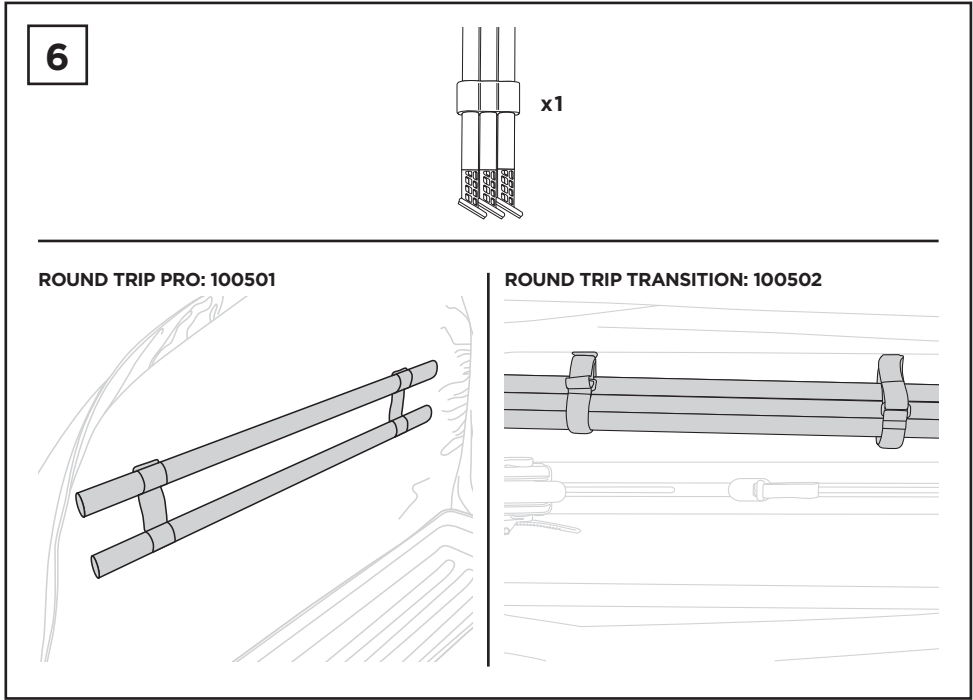

Thule Round Trip Pro/Transition

> Instructions

100501

100502

2

ROUND TRIP TRANSITION: 100502

3

8

A

B

ROUND TRIP PRO: 100501

ROUND TRIP TRANSITION: 100502

9

ROUND TRIP PRO: 100501

ROUND TRIP TRANSITION: 100502