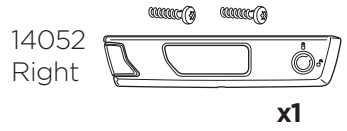

# ➤ Instructions

14052, 14053  
For Thule Motion XT

14052  
Right

14053  
Left

1

2

Thule Sweden AB, Borggatan 5, 335 73 Hillerstorp, SWEDEN

› PART OF THULE GROUP