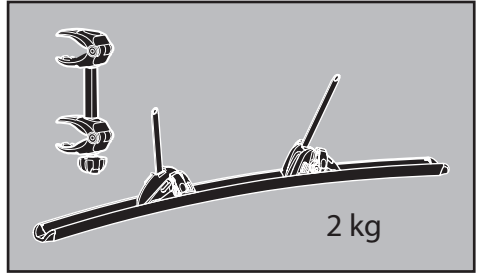

> Instructions

Thule Excellent - 4th Rail Kit

4

i

150 mm
Max!

150 mm
Max!