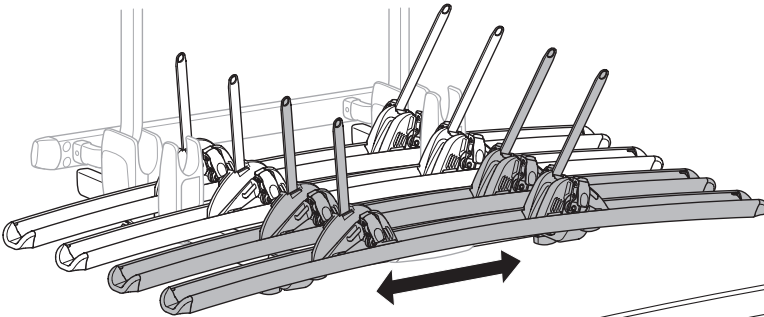

> Instructions

Thule Excellent - 4th Rail Kit

4

i

150 mm
Max!

150 mm
Max!