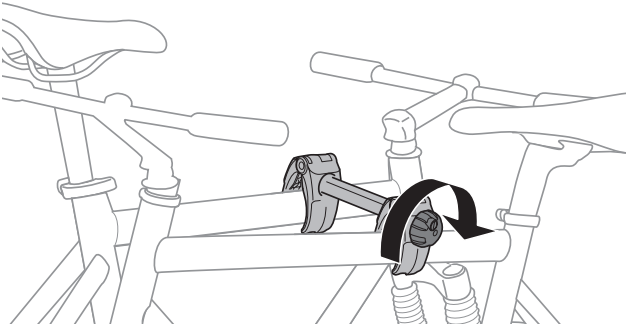

> Instructions

Thule Excellent - 4th Rail Kit

4

i

150 mm
Max!

150 mm
Max!