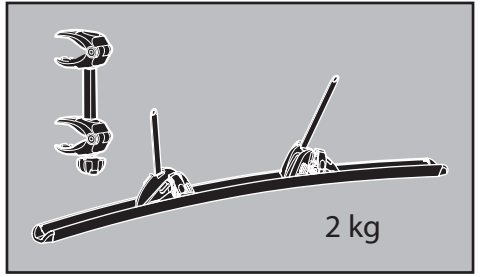

Thule Excellent 4th Rail Kit

➤ Instructions

Prod no.: 309824, 302035
Document: EX904-03 // 501-7694-03
Date: 07/11/2018

Bring your life
thule.com

4

i

150 mm
Max!

150 mm
Max!