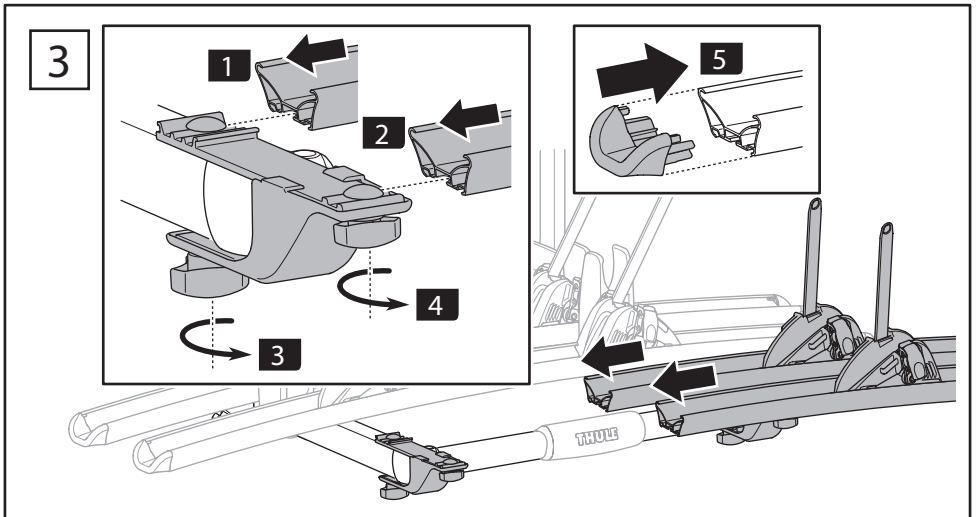

Thule Excellent 4th Rail Kit

➤ Instructions

Prod no.: 309824, 302035
Document: EX904-03 // 501-7694-03
Date: 07/11/2018

Bring your life
thule.com

4

i

150 mm
Max!

150 mm
Max!