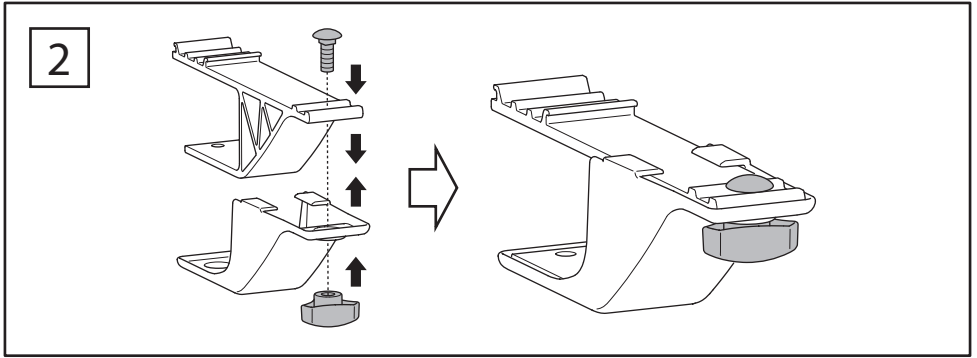

Thule Excellent 4th Rail Kit

➤ Instructions

Prod no.: 309824, 302035
Document: EX904-03 // 501-7694-03
Date: 07/11/2018

Bring your life
thule.com

4

i

150 mm
Max!

150 mm
Max!