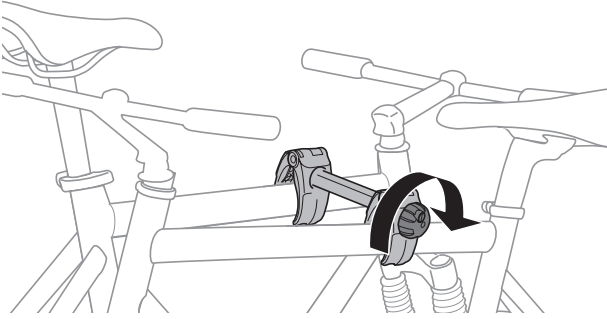

Thule Excellent 4th Rail Kit

➤ Instructions

Prod no.: 309824, 302035
Document: EX904-03 // 501-7694-03
Date: 07/11/2018

Bring your life
thule.com

4

i

150 mm
Max!

150 mm
Max!