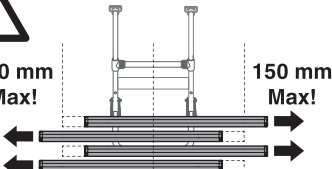

Thule Excellent 4th Rail Kit

➤ Instructions

Prod no.: 309824, 302035
Document: EX904-03 // 501-7694-03
Date: 07/11/2018

Bring your life
thule.com

4

i

150 mm
Max!

150 mm
Max!