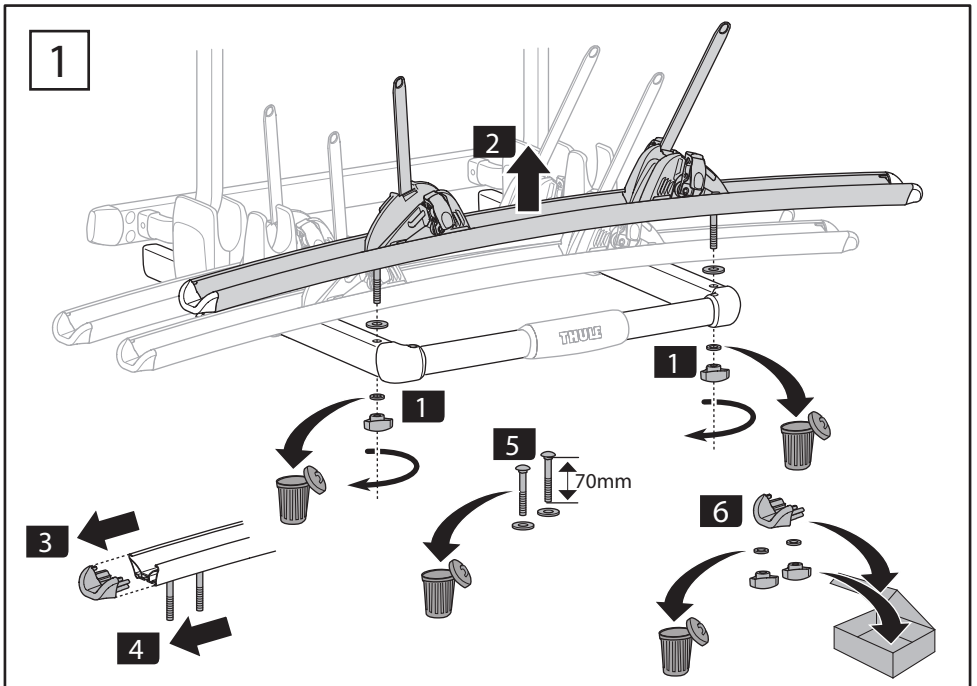

Thule Excellent 4th Rail Kit

➤ Instructions

Prod no.: 309824, 302035
Document: EX904-03 // 501-7694-03
Date: 07/11/2018

Bring your life
thule.com

4

i

150 mm
Max!

150 mm
Max!