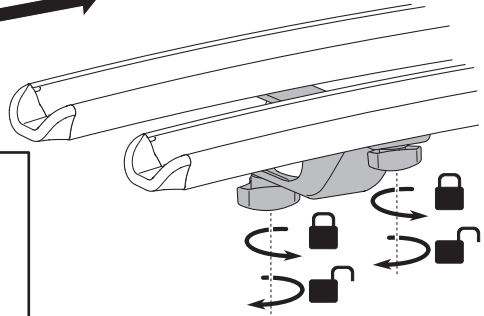

Thule Excellent 4th Rail Kit

➤ Instructions

Prod no.: 309824, 302035
Document: EX904-03 // 501-7694-03
Date: 07/11/2018

Bring your life
thule.com

4

i

150 mm
Max!

150 mm
Max!