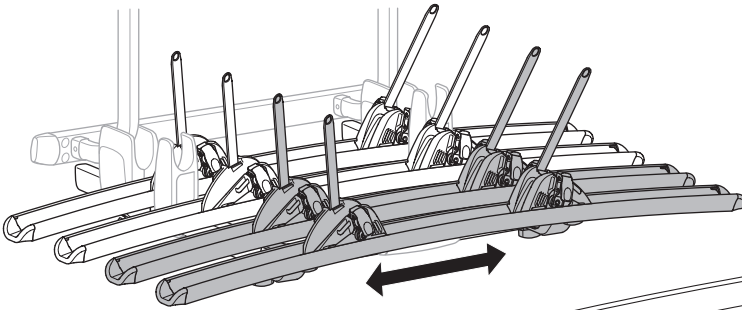

Thule Excellent 4th Rail Kit

➤ Instructions

Prod no.: 309824, 302035
Document: EX904-03 // 501-7694-03
Date: 07/11/2018

Bring your life
thule.com

4

i

150 mm
Max!

150 mm
Max!