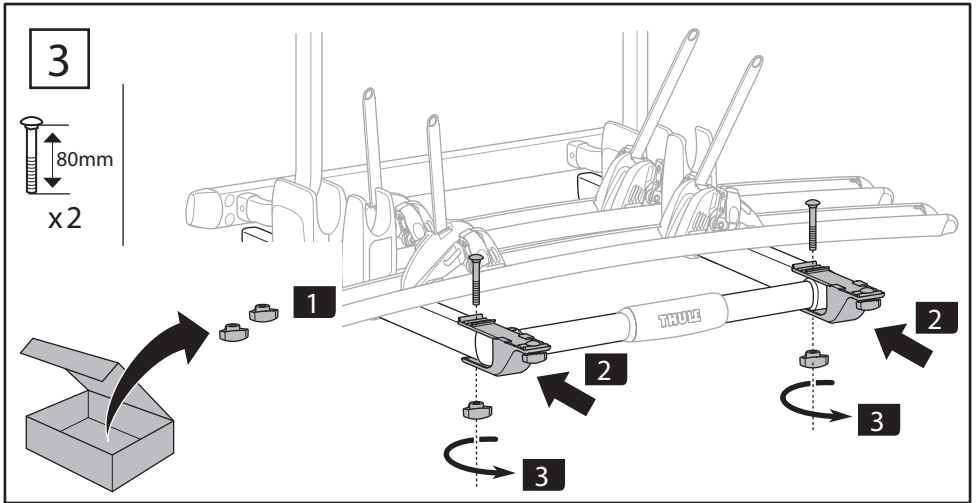

Thule Excellent 4th Rail Kit

➤ Instructions

Prod no.: 309824, 302035
Document: EX904-03 // 501-7694-03
Date: 07/11/2018

Bring your life
thule.com

4

i

150 mm
Max!

150 mm
Max!