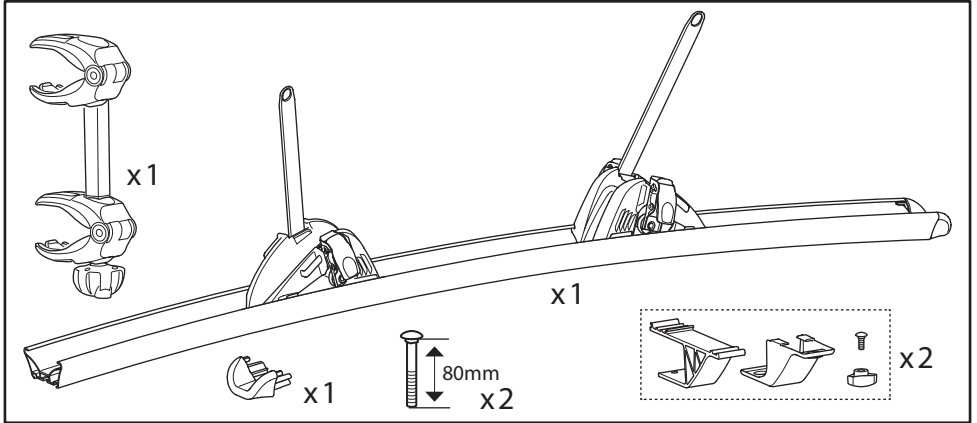

Thule Excellent 4th Rail Kit

➤ Instructions

Prod no.: 309824, 302035
Document: EX904-03 // 501-7694-03
Date: 07/11/2018

Bring your life
thule.com

4

i

150 mm
Max!

150 mm
Max!