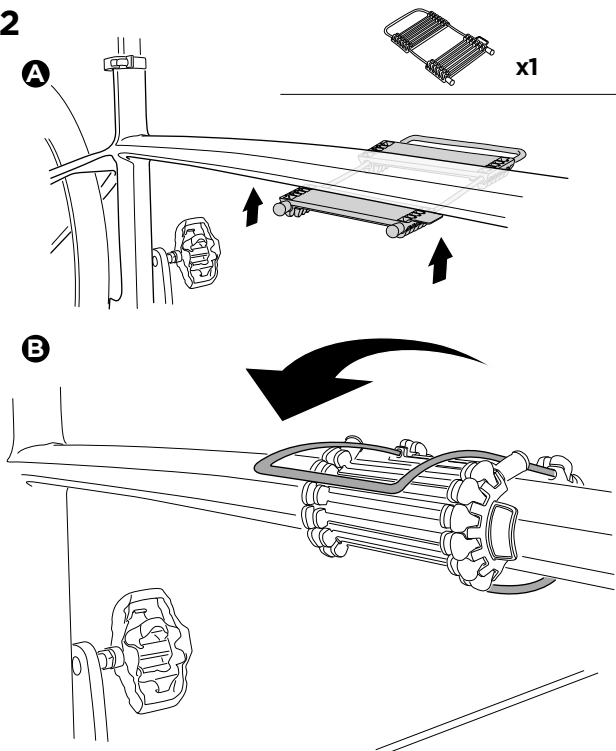

> Instructions

Thule Carbon Frame Protector 984101

For Thule bike carriers with a torque limiter knob

1

2

©

Thule ProRide 598

Thule AcuTight Torque Limiter Knob