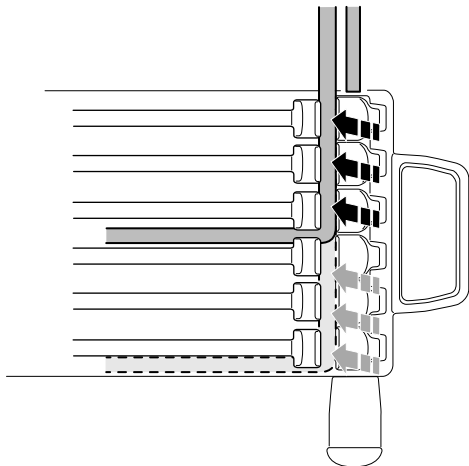

> Instructions

Thule Carbon Frame Protector 984101

For Thule bike carriers with a torque limiter knob

1

2

©

Thule ProRide 598

Thule AcuTight Torque Limiter Knob