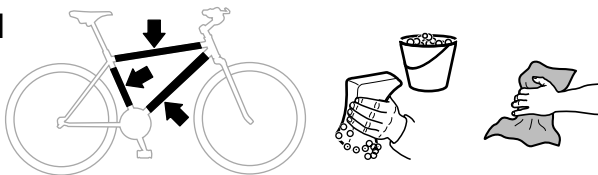

> Instructions

Thule Carbon Frame Protector 984101

For Thule bike carriers with a torque limiter knob

1

2

©

Thule ProRide 598

Thule AcuTight Torque Limiter Knob