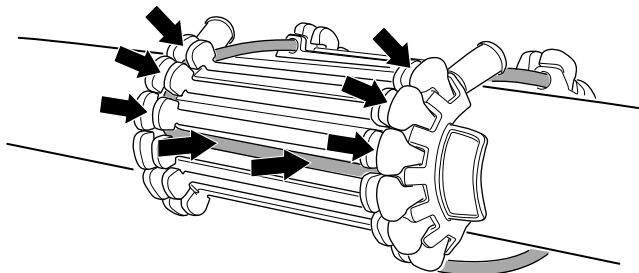

> Instructions

Thule Carbon Frame Protector 984101

For Thule bike carriers with a torque limiter knob

1

2

©

Thule ProRide 598

Thule AcuTight Torque Limiter Knob