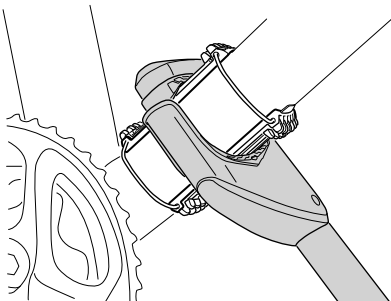

> Instructions

Thule Carbon Frame Protector 984101

For Thule bike carriers with a torque limiter knob

1

2

©

Thule ProRide 598

Thule AcuTight Torque Limiter Knob