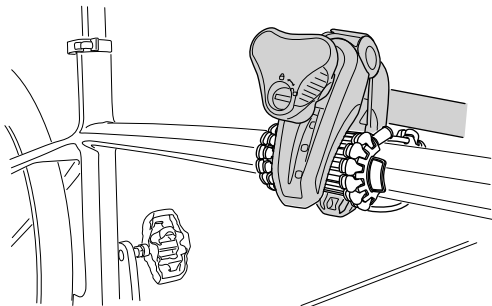

> Instructions

Thule Carbon Frame Protector 984101

For Thule bike carriers with a torque limiter knob

1

2

©

Thule ProRide 598

Thule AcuTight Torque Limiter Knob