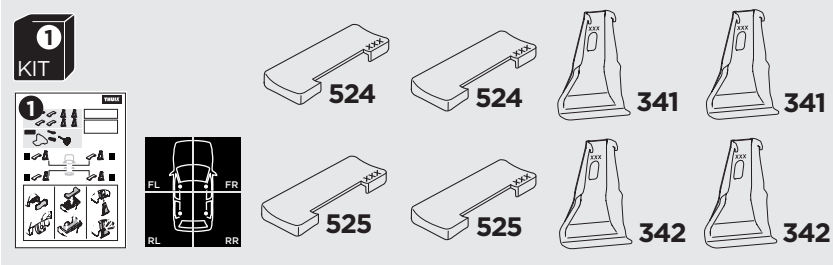

1

Kit 145160

NISSAN Frontier, 4-dr Pickup Double Cab, 05-15

NISSAN Navara, 4-dr Pickup Double Cab, 05-15

ISO 11154-E

THULE WingBar Evo THULE WingBar Edge THULE WingBar THULE SquareBar	Evo X (scale)	Edge X (scale)
NISSAN Frontier, 4-dr Pickup Double Cab, 05-15	46,5	D
NISSAN Navara, 4-dr Pickup Double Cab, 05-15	46,5	D

THULE ProBar THULE SlideBar	X (mm/inch)
NISSAN Frontier, 4-dr Pickup Double Cab, 05-15	1116 mm / 43 7/8"
NISSAN Navara, 4-dr Pickup Double Cab, 05-15	1116 mm / 43 7/8"

THULE WingBar Evo THULE WingBar Edge THULE WingBar THULE SquareBar	Evo Y (scale)	Edge Y (scale)
NISSAN Frontier, 4-dr Pickup Double Cab, 05-15	45	G
NISSAN Navara, 4-dr Pickup Double Cab, 05-15	45	G

THULE ProBar THULE SlideBar	Y (mm/inch)
NISSAN Frontier, 4-dr Pickup Double Cab, 05-15	1101 mm / 43 3/8"
NISSAN Navara, 4-dr Pickup Double Cab, 05-15	1101 mm / 43 3/8"

	W (mm/inch)	Z (mm/inch)
NISSAN Frontier, 4-dr Pickup Double Cab, 05-15	700 mm / 27 1/2"	275 mm / 10 7/8"
NISSAN Navara, 4-dr Pickup Double Cab, 05-15	700 mm / 27 1/2"	275 mm / 10 7/8"