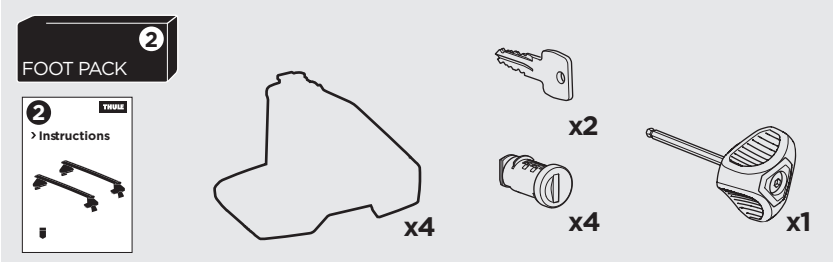

1

Kit 145160

NISSAN Frontier, 4-dr Pickup Double Cab, 05-15

NISSAN Navara, 4-dr Pickup Double Cab, 05-15

ISO 11154-E

THULE WingBar Evo THULE WingBar Edge THULE WingBar THULE SquareBar	Evo X (scale)	Edge X (scale)
NISSAN Frontier, 4-dr Pickup Double Cab, 05-15	46,5	D
NISSAN Navara, 4-dr Pickup Double Cab, 05-15	46,5	D

THULE ProBar THULE SlideBar	X (mm/inch)
NISSAN Frontier, 4-dr Pickup Double Cab, 05-15	1116 mm / 43 7/8"
NISSAN Navara, 4-dr Pickup Double Cab, 05-15	1116 mm / 43 7/8"

THULE WingBar Evo THULE WingBar Edge THULE WingBar THULE SquareBar	Evo Y (scale)	Edge Y (scale)
NISSAN Frontier, 4-dr Pickup Double Cab, 05-15	45	G
NISSAN Navara, 4-dr Pickup Double Cab, 05-15	45	G

THULE ProBar THULE SlideBar	Y (mm/inch)
NISSAN Frontier, 4-dr Pickup Double Cab, 05-15	1101 mm / 43 3/8"
NISSAN Navara, 4-dr Pickup Double Cab, 05-15	1101 mm / 43 3/8"

	W (mm/inch)	Z (mm/inch)
NISSAN Frontier, 4-dr Pickup Double Cab, 05-15	700 mm / 27 1/2"	275 mm / 10 7/8"
NISSAN Navara, 4-dr Pickup Double Cab, 05-15	700 mm / 27 1/2"	275 mm / 10 7/8"