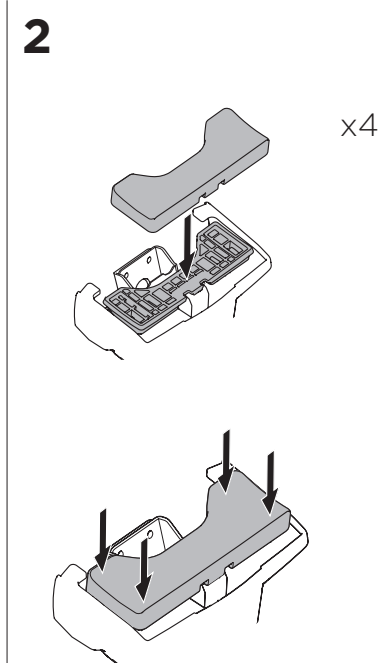

1

Kit 145160

NISSAN Frontier, 4-dr Pickup Double Cab, 05-15

NISSAN Navara, 4-dr Pickup Double Cab, 05-15

ISO 11154-E

THULE WingBar Evo THULE WingBar Edge THULE WingBar THULE SquareBar	Evo X (scale)	Edge X (scale)
NISSAN Frontier, 4-dr Pickup Double Cab, 05-15	46,5	D
NISSAN Navara, 4-dr Pickup Double Cab, 05-15	46,5	D

THULE ProBar THULE SlideBar	X (mm/inch)
NISSAN Frontier, 4-dr Pickup Double Cab, 05-15	1116 mm / 43 7/8"
NISSAN Navara, 4-dr Pickup Double Cab, 05-15	1116 mm / 43 7/8"

THULE WingBar Evo THULE WingBar Edge THULE WingBar THULE SquareBar	Evo Y (scale)	Edge Y (scale)
NISSAN Frontier, 4-dr Pickup Double Cab, 05-15	45	G
NISSAN Navara, 4-dr Pickup Double Cab, 05-15	45	G

THULE ProBar THULE SlideBar	Y (mm/inch)
NISSAN Frontier, 4-dr Pickup Double Cab, 05-15	1101 mm / 43 3/8"
NISSAN Navara, 4-dr Pickup Double Cab, 05-15	1101 mm / 43 3/8"

	W (mm/inch)	Z (mm/inch)
NISSAN Frontier, 4-dr Pickup Double Cab, 05-15	700 mm / 27 1/2"	275 mm / 10 7/8"
NISSAN Navara, 4-dr Pickup Double Cab, 05-15	700 mm / 27 1/2"	275 mm / 10 7/8"