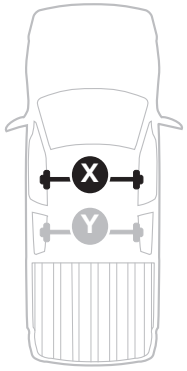

1

Kit 145160

NISSAN Frontier, 4-dr Pickup Double Cab, 05-15

NISSAN Navara, 4-dr Pickup Double Cab, 05-15

ISO 11154-E

THULE WingBar Evo THULE WingBar Edge THULE WingBar THULE SquareBar	Evo X (scale)	Edge X (scale)
NISSAN Frontier, 4-dr Pickup Double Cab, 05-15	46,5	D
NISSAN Navara, 4-dr Pickup Double Cab, 05-15	46,5	D

THULE ProBar THULE SlideBar	X (mm/inch)
NISSAN Frontier, 4-dr Pickup Double Cab, 05-15	1116 mm / 43 7/8"
NISSAN Navara, 4-dr Pickup Double Cab, 05-15	1116 mm / 43 7/8"

THULE WingBar Evo THULE WingBar Edge THULE WingBar THULE SquareBar	Evo Y (scale)	Edge Y (scale)
NISSAN Frontier, 4-dr Pickup Double Cab, 05-15	45	G
NISSAN Navara, 4-dr Pickup Double Cab, 05-15	45	G

THULE ProBar THULE SlideBar	Y (mm/inch)
NISSAN Frontier, 4-dr Pickup Double Cab, 05-15	1101 mm / 43 3/8"
NISSAN Navara, 4-dr Pickup Double Cab, 05-15	1101 mm / 43 3/8"

	W (mm/inch)	Z (mm/inch)
NISSAN Frontier, 4-dr Pickup Double Cab, 05-15	700 mm / 27 1/2"	275 mm / 10 7/8"
NISSAN Navara, 4-dr Pickup Double Cab, 05-15	700 mm / 27 1/2"	275 mm / 10 7/8"