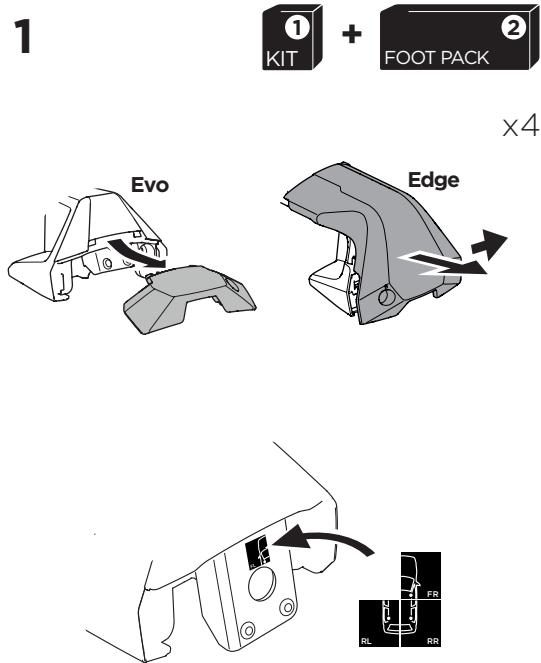

1

Kit 145160

NISSAN Frontier, 4-dr Pickup Double Cab, 05-15

NISSAN Navara, 4-dr Pickup Double Cab, 05-15

ISO 11154-E

THULE WingBar Evo THULE WingBar Edge THULE WingBar THULE SquareBar	Evo X (scale)	Edge X (scale)
NISSAN Frontier, 4-dr Pickup Double Cab, 05-15	46,5	D
NISSAN Navara, 4-dr Pickup Double Cab, 05-15	46,5	D

THULE ProBar THULE SlideBar	X (mm/inch)
NISSAN Frontier, 4-dr Pickup Double Cab, 05-15	1116 mm / 43 7/8"
NISSAN Navara, 4-dr Pickup Double Cab, 05-15	1116 mm / 43 7/8"

THULE WingBar Evo THULE WingBar Edge THULE WingBar THULE SquareBar	Evo Y (scale)	Edge Y (scale)
NISSAN Frontier, 4-dr Pickup Double Cab, 05-15	45	G
NISSAN Navara, 4-dr Pickup Double Cab, 05-15	45	G

THULE ProBar THULE SlideBar	Y (mm/inch)
NISSAN Frontier, 4-dr Pickup Double Cab, 05-15	1101 mm / 43 3/8"
NISSAN Navara, 4-dr Pickup Double Cab, 05-15	1101 mm / 43 3/8"

	W (mm/inch)	Z (mm/inch)
NISSAN Frontier, 4-dr Pickup Double Cab, 05-15	700 mm / 27 1/2"	275 mm / 10 7/8"
NISSAN Navara, 4-dr Pickup Double Cab, 05-15	700 mm / 27 1/2"	275 mm / 10 7/8"