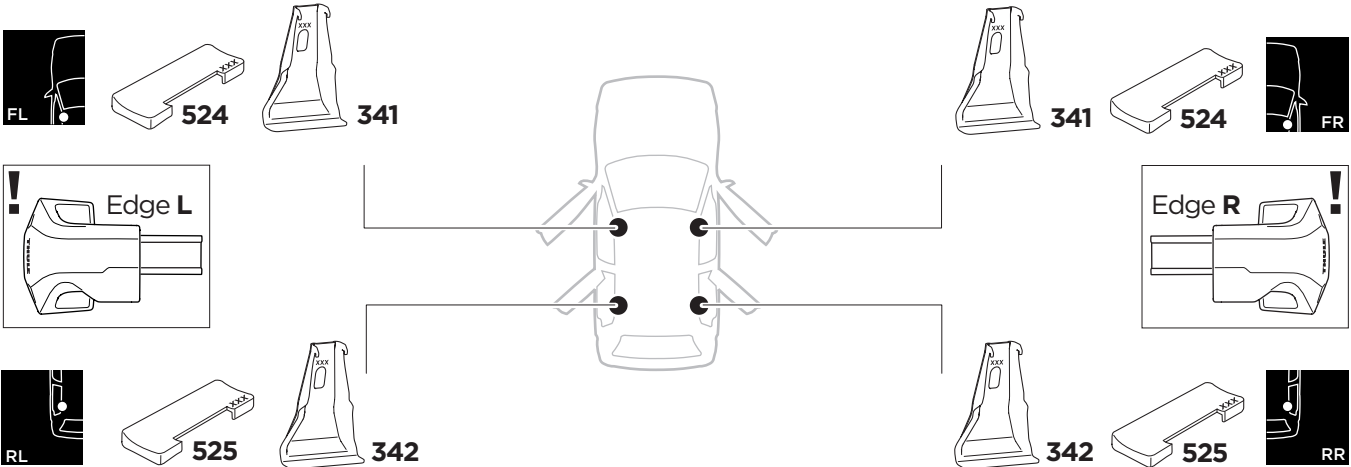

1

Kit 145160

NISSAN Frontier, 4-dr Pickup Double Cab, 05-15

NISSAN Navara, 4-dr Pickup Double Cab, 05-15

ISO 11154-E

THULE WingBar Evo THULE WingBar Edge THULE WingBar THULE SquareBar	Evo X (scale)	Edge X (scale)
NISSAN Frontier, 4-dr Pickup Double Cab, 05-15	46,5	D
NISSAN Navara, 4-dr Pickup Double Cab, 05-15	46,5	D

THULE ProBar THULE SlideBar	X (mm/inch)
NISSAN Frontier, 4-dr Pickup Double Cab, 05-15	1116 mm / 43 7/8"
NISSAN Navara, 4-dr Pickup Double Cab, 05-15	1116 mm / 43 7/8"

THULE WingBar Evo THULE WingBar Edge THULE WingBar THULE SquareBar	Evo Y (scale)	Edge Y (scale)
NISSAN Frontier, 4-dr Pickup Double Cab, 05-15	45	G
NISSAN Navara, 4-dr Pickup Double Cab, 05-15	45	G

THULE ProBar THULE SlideBar	Y (mm/inch)
NISSAN Frontier, 4-dr Pickup Double Cab, 05-15	1101 mm / 43 3/8"
NISSAN Navara, 4-dr Pickup Double Cab, 05-15	1101 mm / 43 3/8"

	W (mm/inch)	Z (mm/inch)
NISSAN Frontier, 4-dr Pickup Double Cab, 05-15	700 mm / 27 1/2"	275 mm / 10 7/8"
NISSAN Navara, 4-dr Pickup Double Cab, 05-15	700 mm / 27 1/2"	275 mm / 10 7/8"