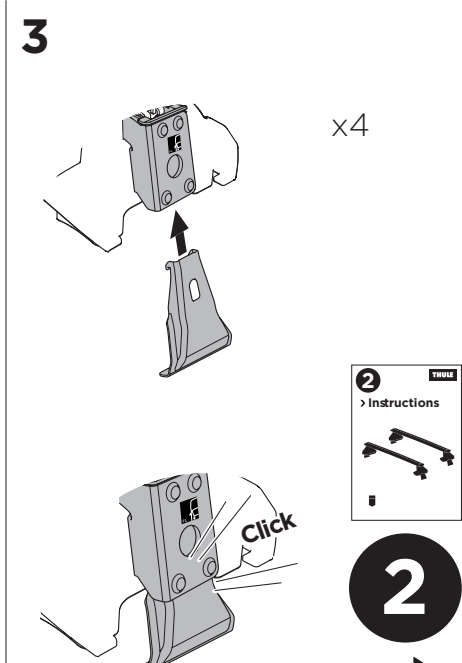

1

Kit 145160

NISSAN Frontier, 4-dr Pickup Double Cab, 05-15

NISSAN Navara, 4-dr Pickup Double Cab, 05-15

ISO 11154-E

THULE WingBar Evo THULE WingBar Edge THULE WingBar THULE SquareBar	Evo X (scale)	Edge X (scale)
NISSAN Frontier, 4-dr Pickup Double Cab, 05-15	46,5	D
NISSAN Navara, 4-dr Pickup Double Cab, 05-15	46,5	D

THULE ProBar THULE SlideBar	X (mm/inch)
NISSAN Frontier, 4-dr Pickup Double Cab, 05-15	1116 mm / 43 7/8"
NISSAN Navara, 4-dr Pickup Double Cab, 05-15	1116 mm / 43 7/8"

THULE WingBar Evo THULE WingBar Edge THULE WingBar THULE SquareBar	Evo Y (scale)	Edge Y (scale)
NISSAN Frontier, 4-dr Pickup Double Cab, 05-15	45	G
NISSAN Navara, 4-dr Pickup Double Cab, 05-15	45	G

THULE ProBar THULE SlideBar	Y (mm/inch)
NISSAN Frontier, 4-dr Pickup Double Cab, 05-15	1101 mm / 43 3/8"
NISSAN Navara, 4-dr Pickup Double Cab, 05-15	1101 mm / 43 3/8"

	W (mm/inch)	Z (mm/inch)
NISSAN Frontier, 4-dr Pickup Double Cab, 05-15	700 mm / 27 1/2"	275 mm / 10 7/8"
NISSAN Navara, 4-dr Pickup Double Cab, 05-15	700 mm / 27 1/2"	275 mm / 10 7/8"