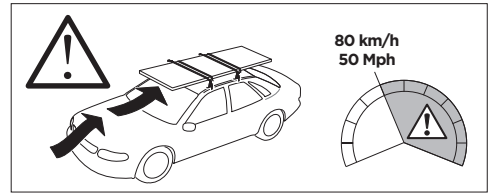

1

Kit 145160

NISSAN Frontier, 4-dr Pickup Double Cab, 05-15

NISSAN Navara, 4-dr Pickup Double Cab, 05-15

ISO 11154-E

THULE WingBar Evo THULE WingBar Edge THULE WingBar THULE SquareBar	Evo X (scale)	Edge X (scale)
NISSAN Frontier, 4-dr Pickup Double Cab, 05-15	46,5	D
NISSAN Navara, 4-dr Pickup Double Cab, 05-15	46,5	D

THULE ProBar THULE SlideBar	X (mm/inch)
NISSAN Frontier, 4-dr Pickup Double Cab, 05-15	1116 mm / 43 7/8"
NISSAN Navara, 4-dr Pickup Double Cab, 05-15	1116 mm / 43 7/8"

THULE WingBar Evo THULE WingBar Edge THULE WingBar THULE SquareBar	Evo Y (scale)	Edge Y (scale)
NISSAN Frontier, 4-dr Pickup Double Cab, 05-15	45	G
NISSAN Navara, 4-dr Pickup Double Cab, 05-15	45	G

THULE ProBar THULE SlideBar	Y (mm/inch)
NISSAN Frontier, 4-dr Pickup Double Cab, 05-15	1101 mm / 43 3/8"
NISSAN Navara, 4-dr Pickup Double Cab, 05-15	1101 mm / 43 3/8"

	W (mm/inch)	Z (mm/inch)
NISSAN Frontier, 4-dr Pickup Double Cab, 05-15	700 mm / 27 1/2"	275 mm / 10 7/8"
NISSAN Navara, 4-dr Pickup Double Cab, 05-15	700 mm / 27 1/2"	275 mm / 10 7/8"