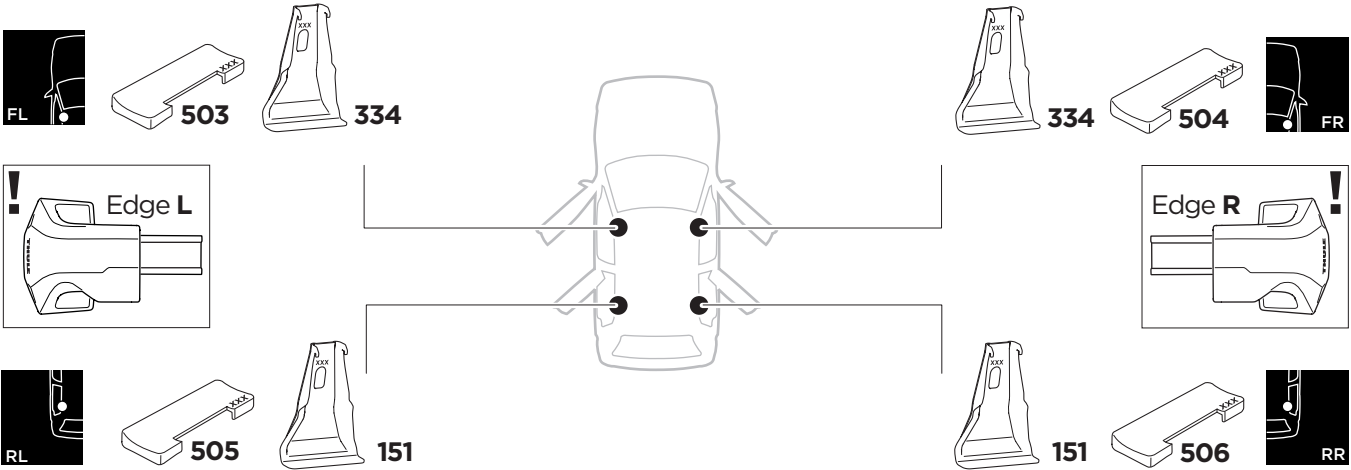

## Kit 145158

HYUNDAI Accent, 5-dr Hatchback, 18-

ISO 11154-E

THULE WingBar Evo	THULE WingBar Edge	THULE WingBar	THULE SquareBar	<b>Evo X (scale)</b>	<b>Edge X (scale)</b>
<b>HYUNDAI Accent, 5-dr Hatchback, 18-</b>				<b>36,5</b>	<b>F</b>

THULE ProBar	THULE SlideBar	<b>X (mm/inch)</b>		
<b>HYUNDAI Accent, 5-dr Hatchback, 18-</b>		<b>1016 mm / 40"</b>		

THULE WingBar Evo	THULE WingBar Edge	THULE WingBar	THULE SquareBar	<b>Evo Y (scale)</b>	<b>Edge Y (scale)</b>
<b>HYUNDAI Accent, 5-dr Hatchback, 18-</b>				<b>32,5</b>	<b>N</b>

THULE ProBar	THULE SlideBar	<b>Y (mm/inch)</b>		
<b>HYUNDAI Accent, 5-dr Hatchback, 18-</b>		<b>976 mm / 38 3/8"</b>		

	<b>W (mm/inch)</b>	<b>Z (mm/inch)</b>
<b>HYUNDAI Accent, 5-dr Hatchback, 18-</b>	<b>700 mm / 27 1/2"</b>	<b>250 mm / 9 7/8"</b>