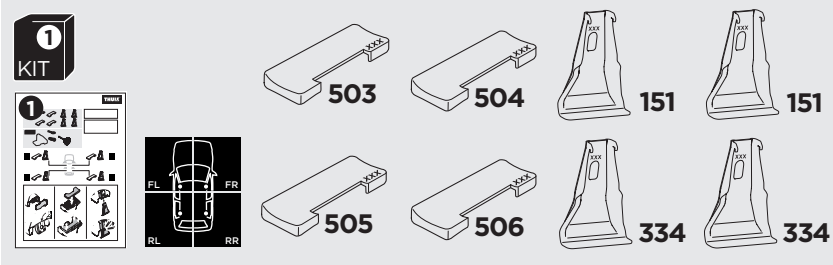

# 1

## Kit 145158

HYUNDAI Accent, 5-dr Hatchback, 18-

ISO 11154-E

THULE WingBar Evo	THULE WingBar Edge	THULE WingBar	THULE SquareBar	<b>Evo X (scale)</b>	<b>Edge X (scale)</b>
<b>HYUNDAI Accent, 5-dr Hatchback, 18-</b>				<b>36,5</b>	<b>F</b>

THULE ProBar	THULE SlideBar	<b>X (mm/inch)</b>		
<b>HYUNDAI Accent, 5-dr Hatchback, 18-</b>		<b>1016 mm / 40"</b>		

THULE WingBar Evo	THULE WingBar Edge	THULE WingBar	THULE SquareBar	<b>Evo Y (scale)</b>	<b>Edge Y (scale)</b>
<b>HYUNDAI Accent, 5-dr Hatchback, 18-</b>				<b>32,5</b>	<b>N</b>

THULE ProBar	THULE SlideBar	<b>Y (mm/inch)</b>		
<b>HYUNDAI Accent, 5-dr Hatchback, 18-</b>		<b>976 mm / 38 3/8"</b>		

	<b>W (mm/inch)</b>	<b>Z (mm/inch)</b>
<b>HYUNDAI Accent, 5-dr Hatchback, 18-</b>	<b>700 mm / 27 1/2"</b>	<b>250 mm / 9 7/8"</b>