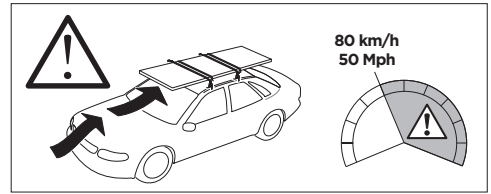

1

Kit 145099

TOYOTA Corolla Verso III, 5-dr MPV, 04-08

ISO 11154-E