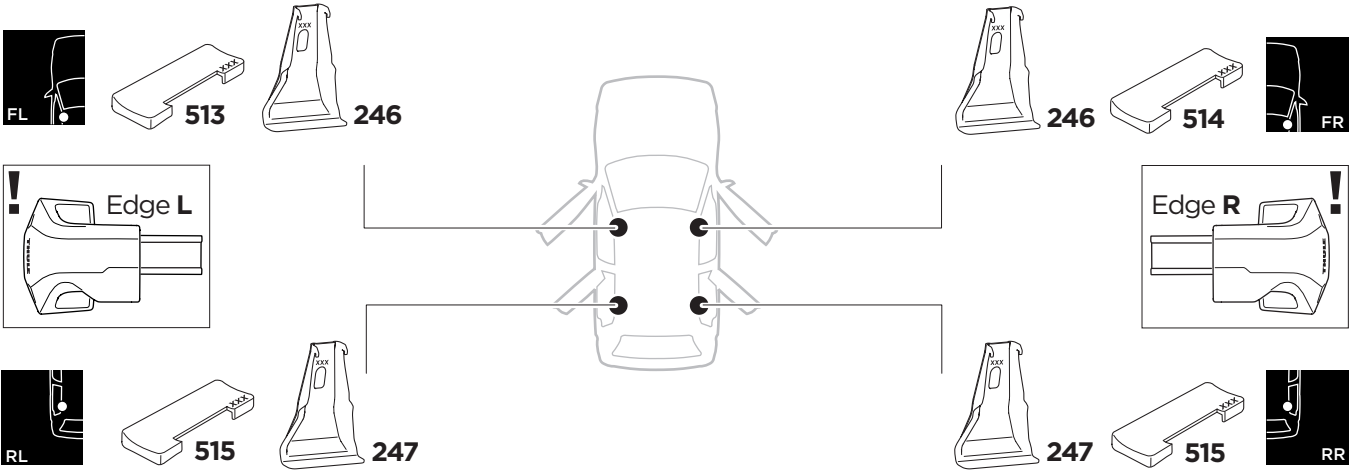

1

Kit 145113

SEAT Ibiza, 5-dr Hatchback, 08-17

ISO 11154-E

THULE WingBar Evo	THULE WingBar Edge	THULE WingBar	THULE SquareBar	Evo X (scale)	Edge X (scale)
SEAT Ibiza, 5-dr Hatchback, 08-17				37	E
THULE ProBar	THULE SlideBar				X (mm/inch)
SEAT Ibiza, 5-dr Hatchback, 08-17				1021 mm / 40 1/4"	

THULE WingBar Evo	THULE WingBar Edge	THULE WingBar	THULE SquareBar	Evo Y (scale)	Edge Y (scale)
SEAT Ibiza, 5-dr Hatchback, 08-17				31	Q
THULE ProBar	THULE SlideBar				Y (mm/inch)
SEAT Ibiza, 5-dr Hatchback, 08-17				961 mm / 37 7/8"	

	W (mm/inch)	Z (mm/inch)
SEAT Ibiza, 5-dr Hatchback, 08-17	720 mm / 28 3/8"	180 mm / 7 1/8"