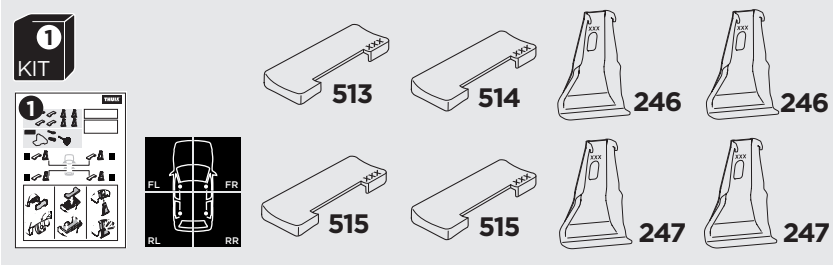

1

Kit 145113

SEAT Ibiza, 5-dr Hatchback, 08-17

ISO 11154-E

THULE WingBar Evo	THULE WingBar Edge	THULE WingBar	THULE SquareBar	Evo X (scale)	Edge X (scale)
SEAT Ibiza, 5-dr Hatchback, 08-17				37	E
THULE ProBar	THULE SlideBar				X (mm/inch)
SEAT Ibiza, 5-dr Hatchback, 08-17				1021 mm / 40 1/4"	

THULE WingBar Evo	THULE WingBar Edge	THULE WingBar	THULE SquareBar	Evo Y (scale)	Edge Y (scale)
SEAT Ibiza, 5-dr Hatchback, 08-17				31	Q
THULE ProBar	THULE SlideBar				Y (mm/inch)
SEAT Ibiza, 5-dr Hatchback, 08-17				961 mm / 37 7/8"	

	W (mm/inch)	Z (mm/inch)
SEAT Ibiza, 5-dr Hatchback, 08-17	720 mm / 28 3/8"	180 mm / 7 1/8"