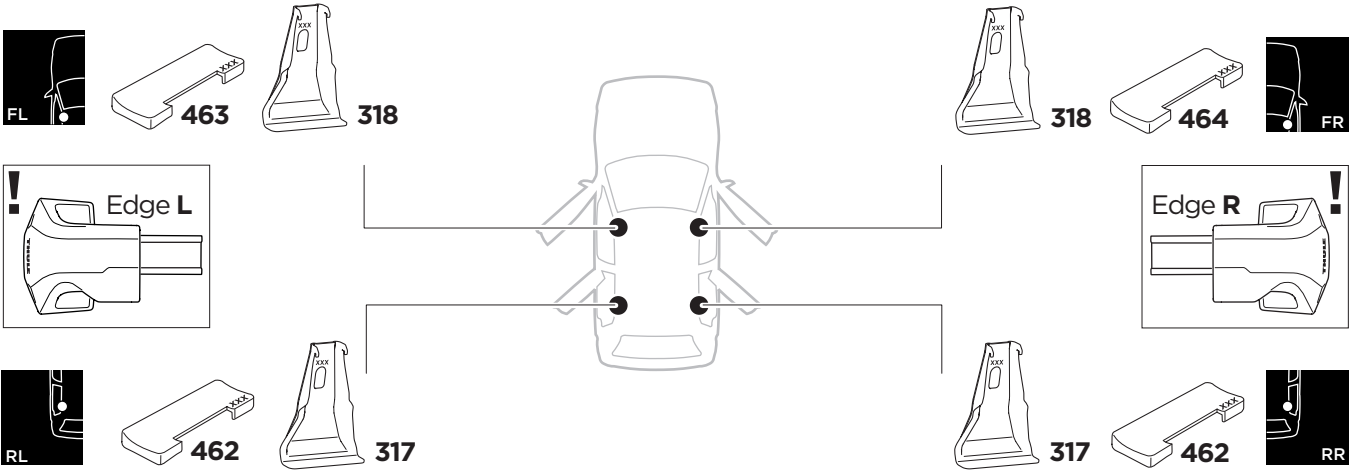

1

Kit 145147

PORSCHE Cayenne, 5-dr SUV, 10-17 (Without railing)

ISO 11154-E

THULE WingBar Evo	THULE WingBar Edge	THULE WingBar	THULE SquareBar	Evo X (scale)	Edge X (scale)
PORSCHE Cayenne, 5-dr SUV, 10-17 (Without railing)				51,5	L
THULE ProBar	THULE SlideBar				X (mm/inch)
PORSCHE Cayenne, 5-dr SUV, 10-17 (Without railing)				1166 mm / 45 7/8"	

THULE WingBar Evo	THULE WingBar Edge	THULE WingBar	THULE SquareBar	Evo Y (scale)	Edge Y (scale)
PORSCHE Cayenne, 5-dr SUV, 10-17 (Without railing)				46	E
THULE ProBar	THULE SlideBar				Y (mm/inch)
PORSCHE Cayenne, 5-dr SUV, 10-17 (Without railing)				1111 mm / 43 3/4"	

	W (mm/inch)	Z (mm/inch)
PORSCHE Cayenne, 5-dr SUV, 10-17 (Without railing)	700 mm / 27 1/2"	400 mm / 15 3/4"