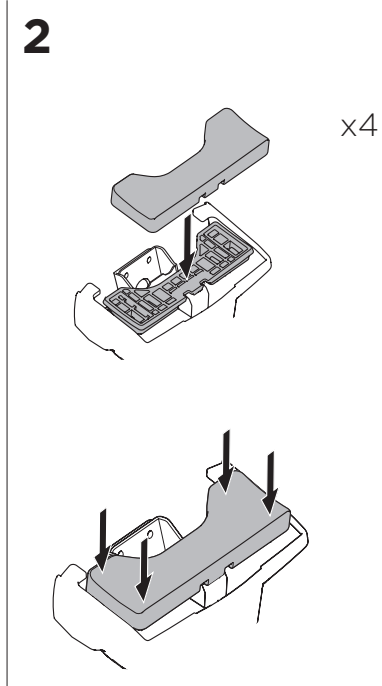

1

Kit 145147

PORSCHE Cayenne, 5-dr SUV, 10-17 (Without railing)

ISO 11154-E

THULE WingBar Evo	THULE WingBar Edge	THULE WingBar	THULE SquareBar	Evo X (scale)	Edge X (scale)
PORSCHE Cayenne, 5-dr SUV, 10-17 (Without railing)				51,5	L
THULE ProBar	THULE SlideBar				X (mm/inch)
PORSCHE Cayenne, 5-dr SUV, 10-17 (Without railing)				1166 mm / 45 7/8"	

THULE WingBar Evo	THULE WingBar Edge	THULE WingBar	THULE SquareBar	Evo Y (scale)	Edge Y (scale)
PORSCHE Cayenne, 5-dr SUV, 10-17 (Without railing)				46	E
THULE ProBar	THULE SlideBar				Y (mm/inch)
PORSCHE Cayenne, 5-dr SUV, 10-17 (Without railing)				1111 mm / 43 3/4"	

	W (mm/inch)	Z (mm/inch)
PORSCHE Cayenne, 5-dr SUV, 10-17 (Without railing)	700 mm / 27 1/2"	400 mm / 15 3/4"