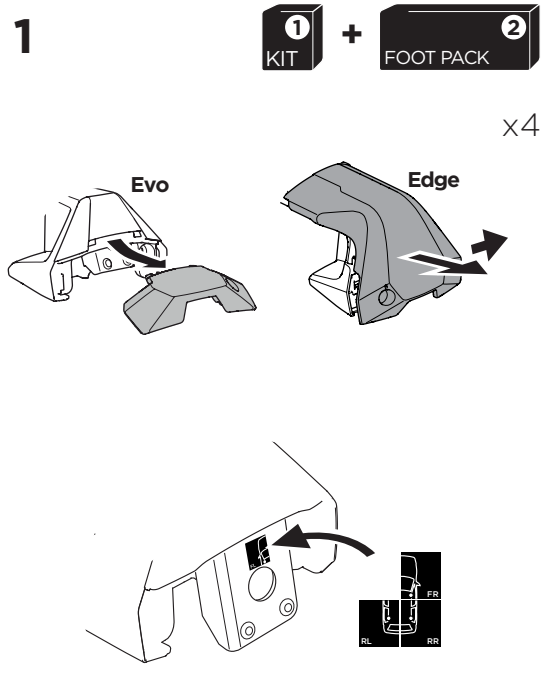

1

Kit 145147

PORSCHE Cayenne, 5-dr SUV, 10-17 (Without railing)

ISO 11154-E

THULE WingBar Evo	THULE WingBar Edge	THULE WingBar	THULE SquareBar	Evo X (scale)	Edge X (scale)
PORSCHE Cayenne, 5-dr SUV, 10-17 (Without railing)				51,5	L
THULE ProBar	THULE SlideBar				X (mm/inch)
PORSCHE Cayenne, 5-dr SUV, 10-17 (Without railing)				1166 mm / 45 7/8"	

THULE WingBar Evo	THULE WingBar Edge	THULE WingBar	THULE SquareBar	Evo Y (scale)	Edge Y (scale)
PORSCHE Cayenne, 5-dr SUV, 10-17 (Without railing)				46	E
THULE ProBar	THULE SlideBar				Y (mm/inch)
PORSCHE Cayenne, 5-dr SUV, 10-17 (Without railing)				1111 mm / 43 3/4"	

	W (mm/inch)	Z (mm/inch)
PORSCHE Cayenne, 5-dr SUV, 10-17 (Without railing)	700 mm / 27 1/2"	400 mm / 15 3/4"