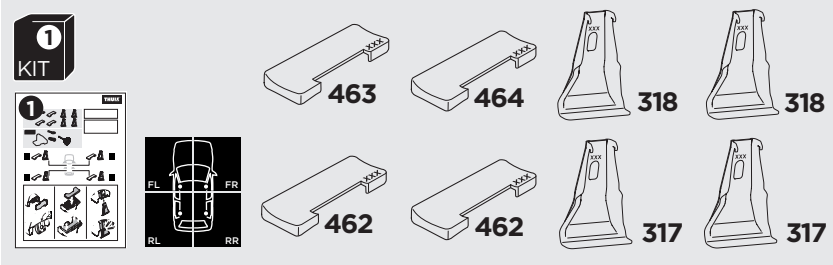

1

Kit 145147

PORSCHE Cayenne, 5-dr SUV, 10-17 (Without railing)

ISO 11154-E

THULE WingBar Evo	THULE WingBar Edge	THULE WingBar	THULE SquareBar	Evo X (scale)	Edge X (scale)
PORSCHE Cayenne, 5-dr SUV, 10-17 (Without railing)				51,5	L
THULE ProBar	THULE SlideBar				X (mm/inch)
PORSCHE Cayenne, 5-dr SUV, 10-17 (Without railing)				1166 mm / 45 7/8"	

THULE WingBar Evo	THULE WingBar Edge	THULE WingBar	THULE SquareBar	Evo Y (scale)	Edge Y (scale)
PORSCHE Cayenne, 5-dr SUV, 10-17 (Without railing)				46	E
THULE ProBar	THULE SlideBar				Y (mm/inch)
PORSCHE Cayenne, 5-dr SUV, 10-17 (Without railing)				1111 mm / 43 3/4"	

	W (mm/inch)	Z (mm/inch)
PORSCHE Cayenne, 5-dr SUV, 10-17 (Without railing)	700 mm / 27 1/2"	400 mm / 15 3/4"