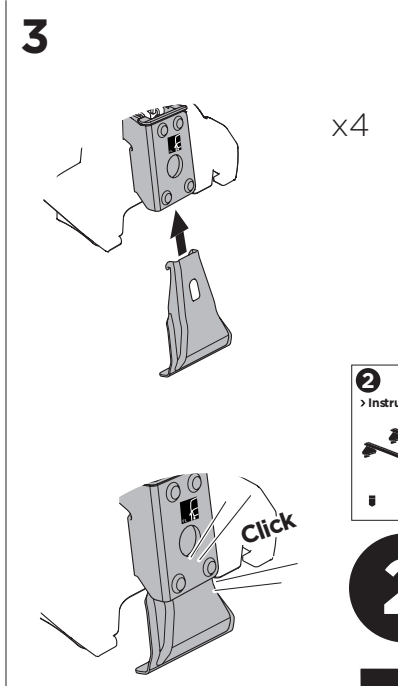

1

Kit 145147

PORSCHE Cayenne, 5-dr SUV, 10-17 (Without railing)

ISO 11154-E

THULE WingBar Evo	THULE WingBar Edge	THULE WingBar	THULE SquareBar	Evo X (scale)	Edge X (scale)
PORSCHE Cayenne, 5-dr SUV, 10-17 (Without railing)				51,5	L
THULE ProBar	THULE SlideBar				X (mm/inch)
PORSCHE Cayenne, 5-dr SUV, 10-17 (Without railing)				1166 mm / 45 7/8"	

THULE WingBar Evo	THULE WingBar Edge	THULE WingBar	THULE SquareBar	Evo Y (scale)	Edge Y (scale)
PORSCHE Cayenne, 5-dr SUV, 10-17 (Without railing)				46	E
THULE ProBar	THULE SlideBar				Y (mm/inch)
PORSCHE Cayenne, 5-dr SUV, 10-17 (Without railing)				1111 mm / 43 3/4"	

	W (mm/inch)	Z (mm/inch)
PORSCHE Cayenne, 5-dr SUV, 10-17 (Without railing)	700 mm / 27 1/2"	400 mm / 15 3/4"