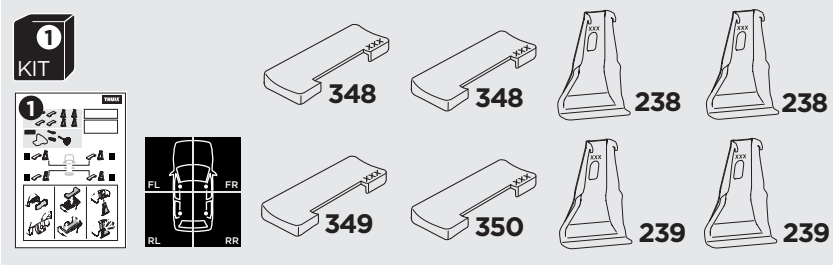

## Kit 145112

HYUNDAI i30, 5-dr Hatchback, 17-

HYUNDAI i30 Fastback, 5-dr Hatchback, 18- (with glassroof)

ISO 11154-E

THULE WingBar Evo	THULE WingBar Edge	THULE WingBar	THULE SquareBar	Evo X (scale)	Edge X (scale)
HYUNDAI i30, 5-dr Hatchback, 17-				40	Q
HYUNDAI i30 Fastback, 5-dr Hatchback, 18- (with glassroof)				45	G

THULE ProBar	THULE SlideBar	X (mm/inch)
HYUNDAI i30, 5-dr Hatchback, 17-		1051 mm / 41 <sup>3</sup> / <sub>8</sub> "
HYUNDAI i30 Fastback, 5-dr Hatchback, 18- (with glassroof)		1101 mm / 43 <sup>3</sup> / <sub>8</sub> "

THULE WingBar Evo	THULE WingBar Edge	THULE WingBar	THULE SquareBar	Evo Y (scale)	Edge Y (scale)
HYUNDAI i30, 5-dr Hatchback, 17-				36,5	F
HYUNDAI i30 Fastback, 5-dr Hatchback, 18- (with glassroof)				40	Q

THULE ProBar	THULE SlideBar	Y (mm/inch)
HYUNDAI i30, 5-dr Hatchback, 17-		1016 mm / 40"
HYUNDAI i30 Fastback, 5-dr Hatchback, 18- (with glassroof)		1051 mm / 41 <sup>3</sup> / <sub>8</sub> "

	W (mm/inch)	Z (mm/inch)
HYUNDAI i30, 5-dr Hatchback, 17-	710 mm / 28"	200 mm / 7 <sup>7</sup> / <sub>8</sub> "
HYUNDAI i30 Fastback, 5-dr Hatchback, 18- (with glassroof)	600 mm / 23 <sup>5</sup> / <sub>8</sub> "	225 mm / 8 <sup>7</sup> / <sub>8</sub> "