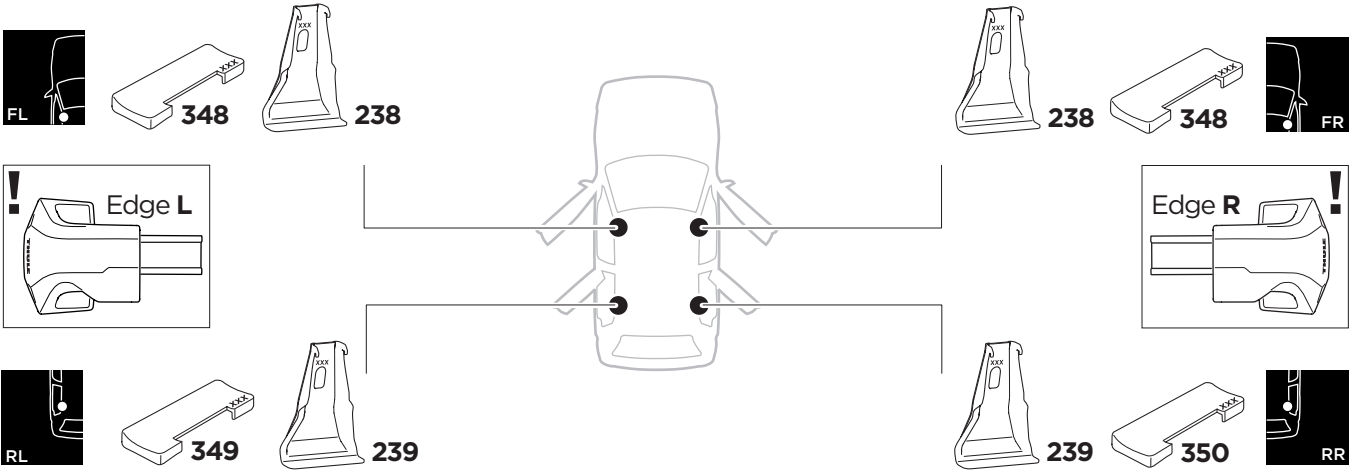

## Kit 145112

HYUNDAI i30, 5-dr Hatchback, 17-

HYUNDAI i30 Fastback, 5-dr Hatchback, 18- (with glassroof)

ISO 11154-E

THULE WingBar Evo	THULE WingBar Edge	THULE WingBar	THULE SquareBar	Evo X (scale)	Edge X (scale)
HYUNDAI i30, 5-dr Hatchback, 17-				40	Q
HYUNDAI i30 Fastback, 5-dr Hatchback, 18- (with glassroof)				45	G

THULE ProBar	THULE SlideBar	X (mm/inch)
HYUNDAI i30, 5-dr Hatchback, 17-		1051 mm / 41 <sup>3</sup> / <sub>8</sub> "
HYUNDAI i30 Fastback, 5-dr Hatchback, 18- (with glassroof)		1101 mm / 43 <sup>3</sup> / <sub>8</sub> "

THULE WingBar Evo	THULE WingBar Edge	THULE WingBar	THULE SquareBar	Evo Y (scale)	Edge Y (scale)
HYUNDAI i30, 5-dr Hatchback, 17-				36,5	F
HYUNDAI i30 Fastback, 5-dr Hatchback, 18- (with glassroof)				40	Q

THULE ProBar	THULE SlideBar	Y (mm/inch)
HYUNDAI i30, 5-dr Hatchback, 17-		1016 mm / 40"
HYUNDAI i30 Fastback, 5-dr Hatchback, 18- (with glassroof)		1051 mm / 41 <sup>3</sup> / <sub>8</sub> "

	W (mm/inch)	Z (mm/inch)
HYUNDAI i30, 5-dr Hatchback, 17-	710 mm / 28"	200 mm / 7 <sup>7</sup> / <sub>8</sub> "
HYUNDAI i30 Fastback, 5-dr Hatchback, 18- (with glassroof)	600 mm / 23 <sup>5</sup> / <sub>8</sub> "	225 mm / 8 <sup>7</sup> / <sub>8</sub> "