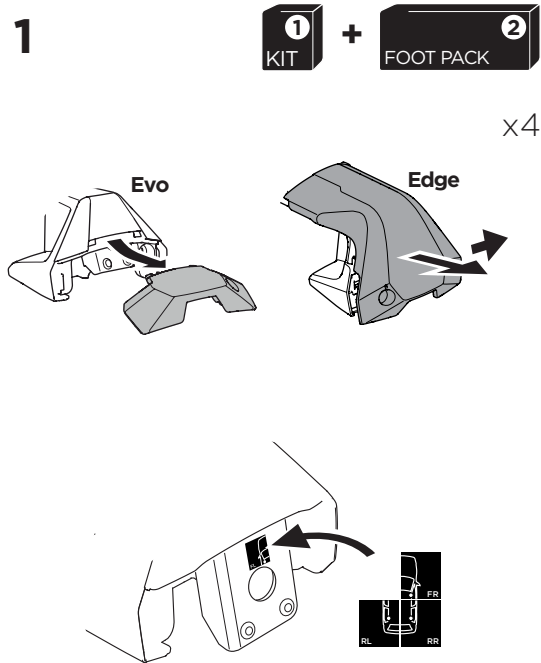

## Kit 145112

HYUNDAI i30, 5-dr Hatchback, 17-

HYUNDAI i30 Fastback, 5-dr Hatchback, 18- (with glassroof)

ISO 11154-E

THULE WingBar Evo	THULE WingBar Edge	THULE WingBar	THULE SquareBar	Evo X (scale)	Edge X (scale)
HYUNDAI i30, 5-dr Hatchback, 17-				40	Q
HYUNDAI i30 Fastback, 5-dr Hatchback, 18- (with glassroof)				45	G