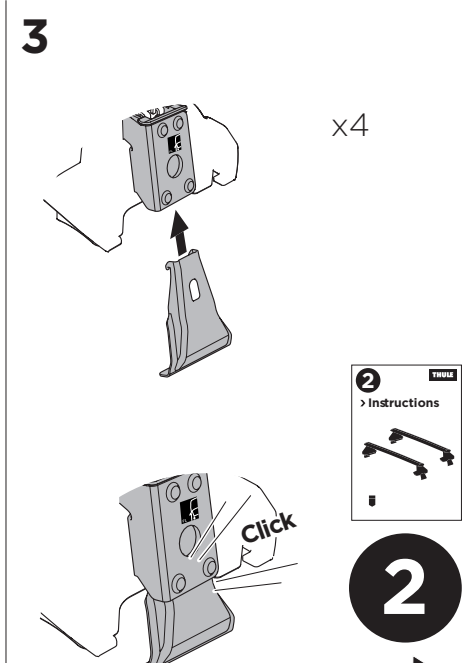

1

Kit 145112

HYUNDAI i30, 5-dr Hatchback, 17-

HYUNDAI i30 Fastback, 5-dr Hatchback, 18- (with glassroof)

ISO 11154-E