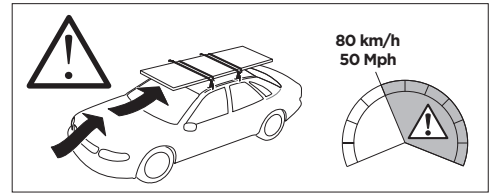

1

Kit 145112

HYUNDAI i30, 5-dr Hatchback, 17-

HYUNDAI i30 Fastback, 5-dr Hatchback, 18- (with glassroof)

ISO 11154-E