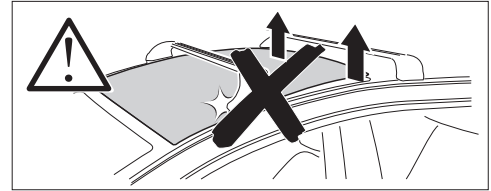

1

Kit 145112

HYUNDAI i30, 5-dr Hatchback, 17-

HYUNDAI i30 Fastback, 5-dr Hatchback, 18- (with glassroof)

ISO 11154-E