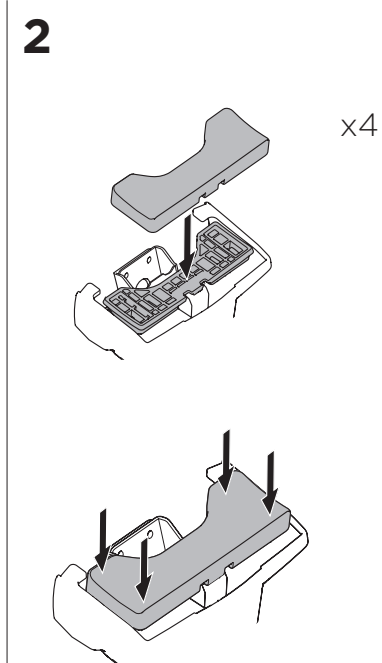

## Kit 145112

HYUNDAI i30, 5-dr Hatchback, 17-

HYUNDAI i30 Fastback, 5-dr Hatchback, 18- (with glassroof)

ISO 11154-E

THULE WingBar Evo	THULE WingBar Edge	THULE WingBar	THULE SquareBar	Evo X (scale)	Edge X (scale)
HYUNDAI i30, 5-dr Hatchback, 17-				40	Q
HYUNDAI i30 Fastback, 5-dr Hatchback, 18- (with glassroof)				45	G

THULE ProBar	THULE SlideBar	X (mm/inch)
HYUNDAI i30, 5-dr Hatchback, 17-		1051 mm / 41 <sup>3</sup> / <sub>8</sub> "
HYUNDAI i30 Fastback, 5-dr Hatchback, 18- (with glassroof)		1101 mm / 43 <sup>3</sup> / <sub>8</sub> "

THULE ProBar	THULE SlideBar	Y (mm/inch)
HYUNDAI i30, 5-dr Hatchback, 17-		1016 mm / 40"
HYUNDAI i30 Fastback, 5-dr Hatchback, 18- (with glassroof)		1051 mm / 41 <sup>3</sup> / <sub>8</sub> "

	W (mm/inch)	Z (mm/inch)
HYUNDAI i30, 5-dr Hatchback, 17-	710 mm / 28"	200 mm / 7 <sup>7</sup> / <sub>8</sub> "
HYUNDAI i30 Fastback, 5-dr Hatchback, 18- (with glassroof)	600 mm / 23 <sup>5</sup> / <sub>8</sub> "	225 mm / 8 <sup>7</sup> / <sub>8</sub> "