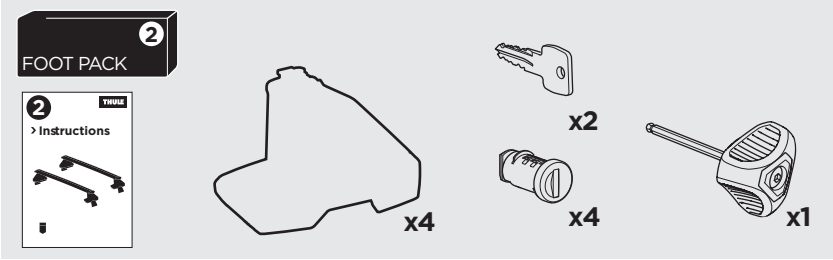

## Kit 145112

HYUNDAI i30, 5-dr Hatchback, 17-

HYUNDAI i30 Fastback, 5-dr Hatchback, 18- (with glassroof)

ISO 11154-E

THULE WingBar Evo	THULE WingBar Edge	THULE WingBar	THULE SquareBar	Evo X (scale)	Edge X (scale)
HYUNDAI i30, 5-dr Hatchback, 17-				40	Q
HYUNDAI i30 Fastback, 5-dr Hatchback, 18- (with glassroof)				45	G

THULE ProBar	THULE SlideBar	X (mm/inch)
HYUNDAI i30, 5-dr Hatchback, 17-		1051 mm / 41 <sup>3</sup> / <sub>8</sub> "
HYUNDAI i30 Fastback, 5-dr Hatchback, 18- (with glassroof)		1101 mm / 43 <sup>3</sup> / <sub>8</sub> "

THULE WingBar Evo	THULE WingBar Edge	THULE WingBar	THULE SquareBar	Evo Y (scale)	Edge Y (scale)
HYUNDAI i30, 5-dr Hatchback, 17-				36,5	F
HYUNDAI i30 Fastback, 5-dr Hatchback, 18- (with glassroof)				40	Q

THULE ProBar	THULE SlideBar	Y (mm/inch)
HYUNDAI i30, 5-dr Hatchback, 17-		1016 mm / 40"
HYUNDAI i30 Fastback, 5-dr Hatchback, 18- (with glassroof)		1051 mm / 41 <sup>3</sup> / <sub>8</sub> "

	W (mm/inch)	Z (mm/inch)
HYUNDAI i30, 5-dr Hatchback, 17-	710 mm / 28"	200 mm / 7 <sup>7</sup> / <sub>8</sub> "
HYUNDAI i30 Fastback, 5-dr Hatchback, 18- (with glassroof)	600 mm / 23 <sup>5</sup> / <sub>8</sub> "	225 mm / 8 <sup>7</sup> / <sub>8</sub> "