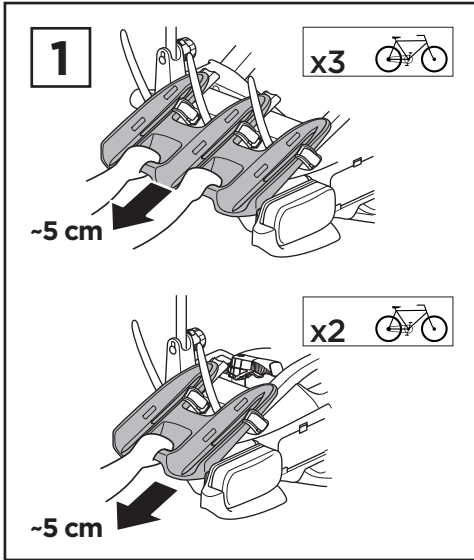

Thule VeloCompact

Lamp holder 52601, 52602

> Instructions

52601
Right

52602
Left

x2

x3

924000, 926000

925000, 927000

52601, 52602

C.20150601
501-8092-01

4

5

52602
Left

52601
Right

6