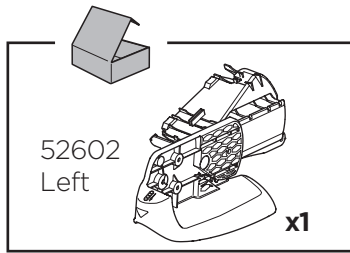

Thule VeloCompact

Lamp holder 52601, 52602

> Instructions

52601
Right

52602
Left

x2

x3

924000, 926000

925000, 927000

52601, 52602

C.20150601
501-8092-01

4

5

52602
Left

52601
Right

6