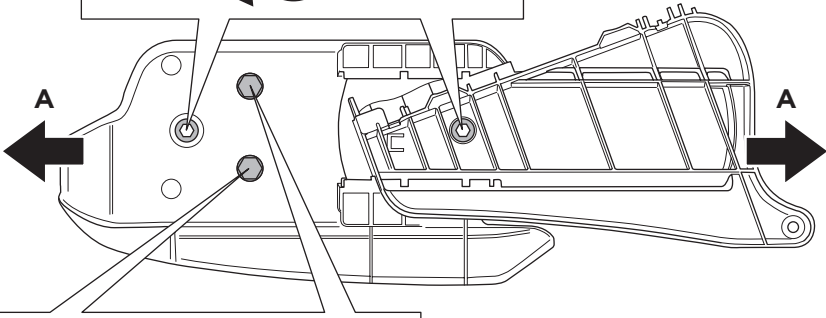

Thule VeloCompact

Lamp holder 52601, 52602

> Instructions

52601
Right

52602
Left

x2

x3

924000, 926000

925000, 927000

52601, 52602

C.20150601
501-8092-01

4

5

52602
Left

52601
Right

6