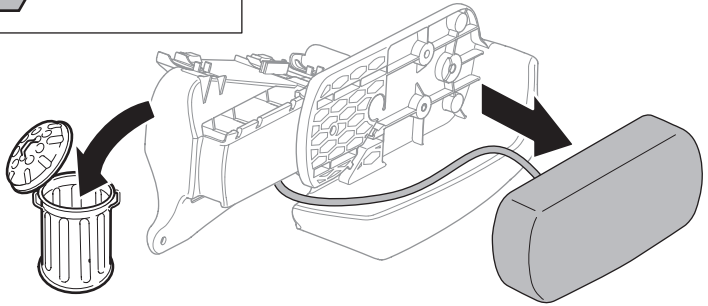

Thule VeloCompact

Lamp holder 52601, 52602

> Instructions

52601
Right

52602
Left

x2

x3

924000, 926000

925000, 927000

52601, 52602

C.20150601
501-8092-01

4

5

52602
Left

52601
Right

6