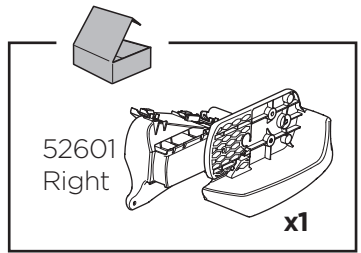

Thule VeloCompact

Lamp holder 52601, 52602

> Instructions

52601
Right

52602
Left

x2

x3

924000, 926000

925000, 927000

52601, 52602

C.20150601
501-8092-01

4

5

52602
Left

52601
Right

6