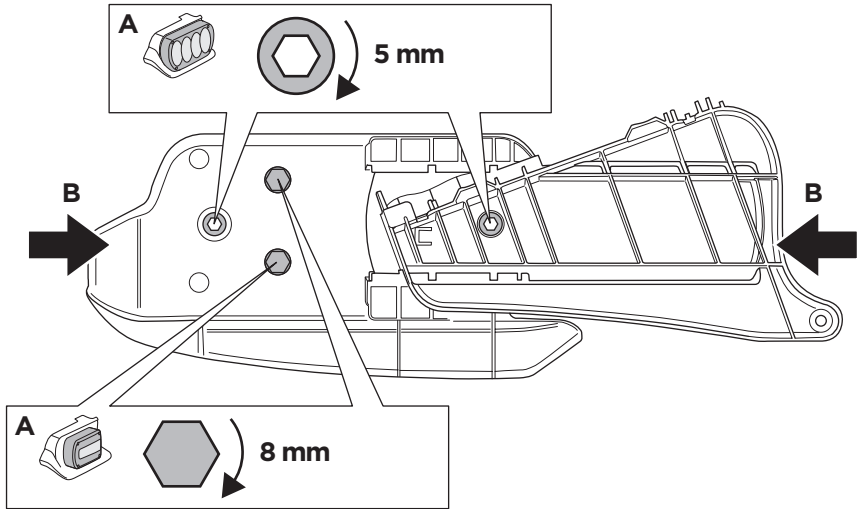

Thule VeloCompact

Lamp holder 52601, 52602

> Instructions

52601
Right

52602
Left

x2

x3

924000, 926000

925000, 927000

52601, 52602

C.20150601
501-8092-01

4

5

52602
Left

52601
Right

6