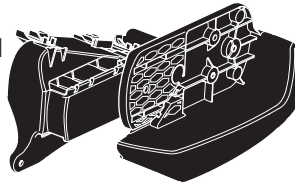

Thule VeloCompact

Lamp holder 52601, 52602

> Instructions

52601
Right

52602
Left

x2

x3

924000, 926000

925000, 927000

52601, 52602

C.20150601
501-8092-01

4

5

52602
Left

52601
Right

6