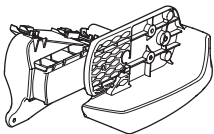

Thule VeloCompact

Lamp holder 52601, 52602

> Instructions

52601
Right

52602
Left

x2

x3

924000, 926000

925000, 927000

52601, 52602

C.20150601
501-8092-01

4

5

52602
Left

52601
Right

6