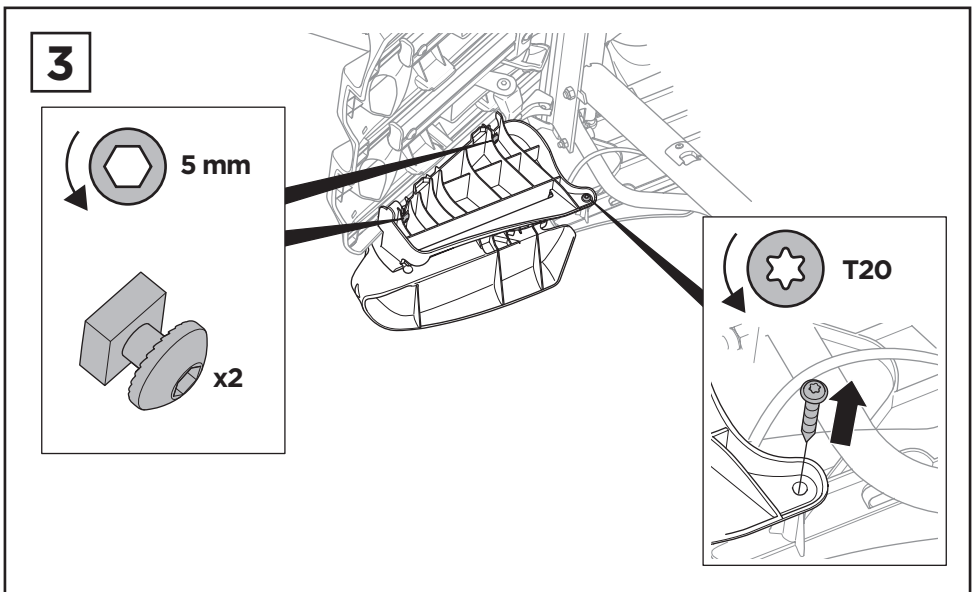

Thule VeloCompact

Lamp holder 52601, 52602

> Instructions

52601
Right

52602
Left

x2

x3

924000, 926000

925000, 927000

52601, 52602

C.20150601
501-8092-01

4

5

52602
Left

52601
Right

6