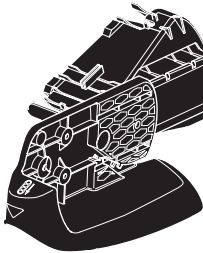

Thule VeloCompact

Lamp holder 52601, 52602

> Instructions

52601
Right

52602
Left

x2

x3

924000, 926000

925000, 927000

52601, 52602

C.20150601
501-8092-01

4

5

52602
Left

52601
Right

6