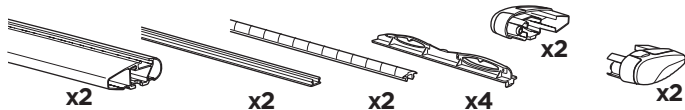

ISO 11154-E

CITY CRASH

Complies with ISO norm

Your Key-Number

THULE
WingBar Evo

THULE
WingBar

THULE
SlideBar Evo

THULE
ProBar Evo