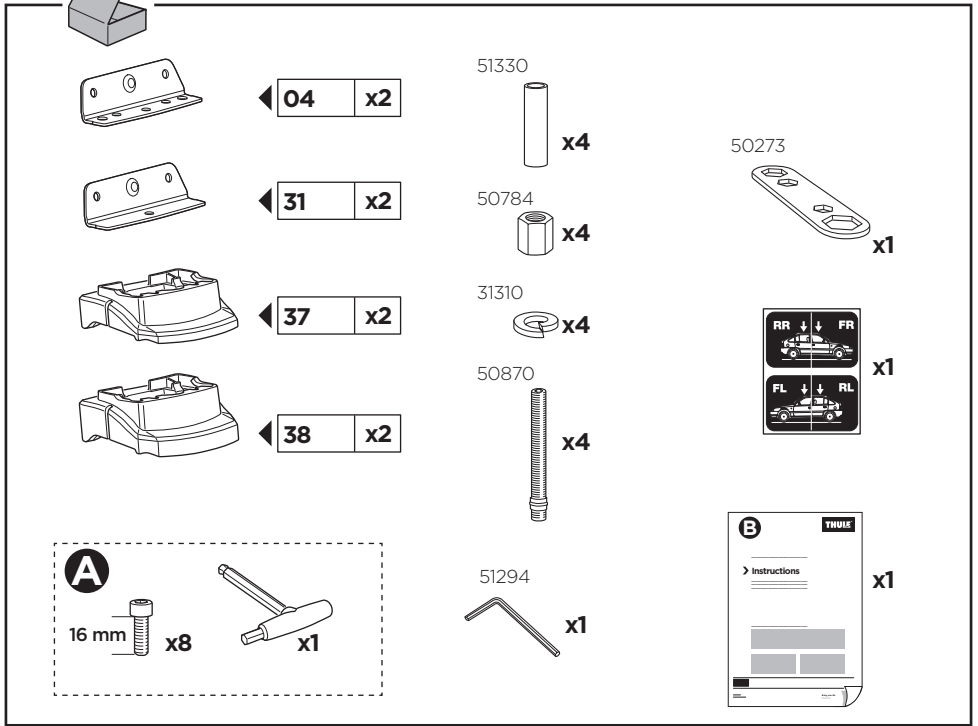

Thule XT Kit 3146

> Instructions

KIA Soul, 5-dr Hatchback, 14-16, 17-18

This kit is only for vehicles with fixpoint mounting.

ISO 11154-E

183146

C.20190617
509-3146-03

Bring your life
thule.com