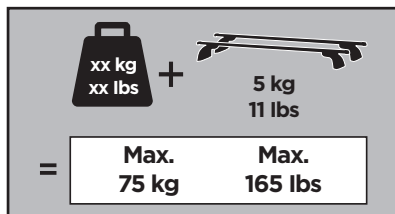

Thule XT Kit 3146

> Instructions

KIA Soul, 5-dr Hatchback, 14-16, 17-18

This kit is only for vehicles with fixpoint mounting.

ISO 11154-E

183146

C.20190617
509-3146-03

Bring your life
thule.com