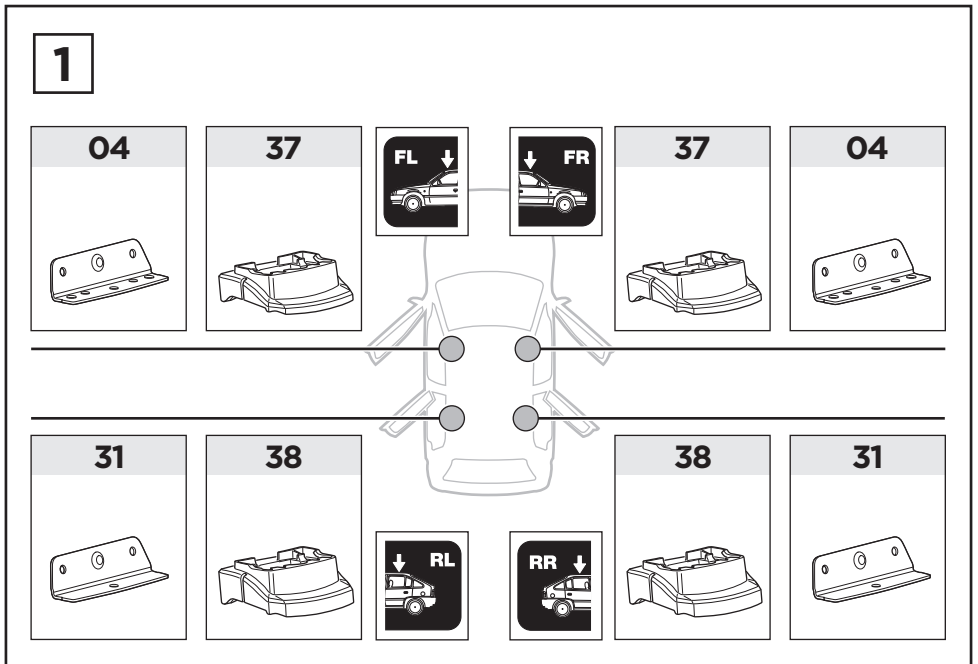

Thule XT Kit 3146

> Instructions

KIA Soul, 5-dr Hatchback, 14-16, 17-18

This kit is only for vehicles with fixpoint mounting.

ISO 11154-E

183146

C.20190617
509-3146-03

Bring your life
thule.com