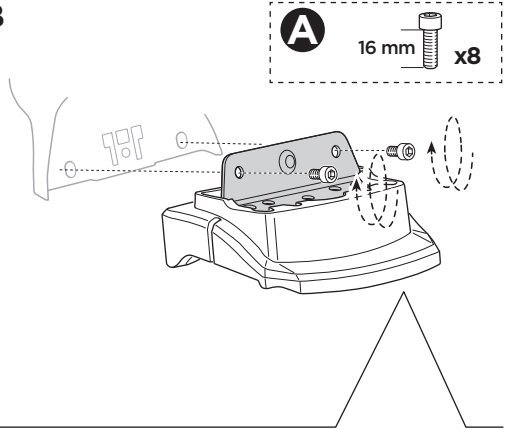

2

A

B

EN Only a few turns
DE Nur wenige Umdrehungen
FR Quelques tours uniquement
NL Slechts enkele slagen
IT Solo qualche giro
ES Sólo algunas vueltas
PT Apenas algumas voltas
SV Endast några varv
DK Kun nogle få omgange
NO Bare noen få omdreininger
FI Vain muutama kierros

ET Ainult mõni pööre
LV Tikai daži apgriezieni
LT Tik keli pasukimai
PL Wystarczy kilka obrotów
RU Только несколько оборотов
UK Лише декілька обертів
BG Само няколко завъртания
CS Pouze několik otáček
SK Len niekoľko otáčok
SL Le nekaj obratov
HR/BIH Samo nekoliko okreta

RO Doar câteva rotiri
HU Csak néhány fordítás
EL Μόνο λίγες περιστροφές
TR Yalnızca birkaç tur

بعض دورات فقط **AR**
רק מספר סיבובים **HE**

ZH 仅几圈
JA 2～3回転のみ
KO 몇 번만 돌리면 됨
TH เพียงสองสามรอบ

3

x1