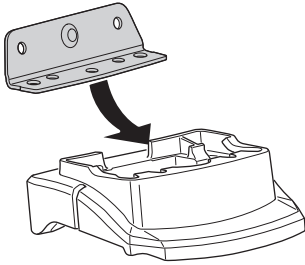

2

A

B

EN Only a few turns
DE Nur wenige Umdrehungen
FR Quelques tours uniquement
NL Slechts enkele slagen
IT Solo qualche giro
ES Sólo algunas vueltas
PT Apenas algumas voltas
SV Endast några varv
DK Kun nogle få omgange
NO Bare noen få omdreininger
FI Vain muutama kierros

ET Ainult mõni pööre
LV Tikai daži apgriezieni
LT Tik keli pasukimai
PL Wystarczy kilka obrotów
RU Только несколько оборотов
UK Лише декілька обертів
BG Само няколко завъртания
CS Pouze několik otáček
SK Len niekoľko otáčok
SL Le nekaj obratov
HR/BIH Samo nekoliko okreta

RO Doar câteva rotiri
HU Csak néhány fordítás
EL Μόνο λίγες περιστροφές
TR Yalnızca birkaç tur

بعض دورات فقط **AR**
רק מספר סיבובים **HE**

ZH 仅几圈
JA 2～3回転のみ
KO 몇 번만 돌리면 됨
TH เพียงสองสามรอบ

3

x1