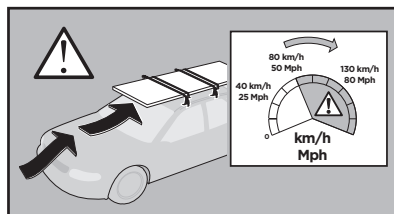

Thule XT Kit 3146

> Instructions

KIA Soul, 5-dr Hatchback, 14-16, 17-18

This kit is only for vehicles with fixpoint mounting.

ISO 11154-E

183146

C.20190617
509-3146-03

Bring your life
thule.com