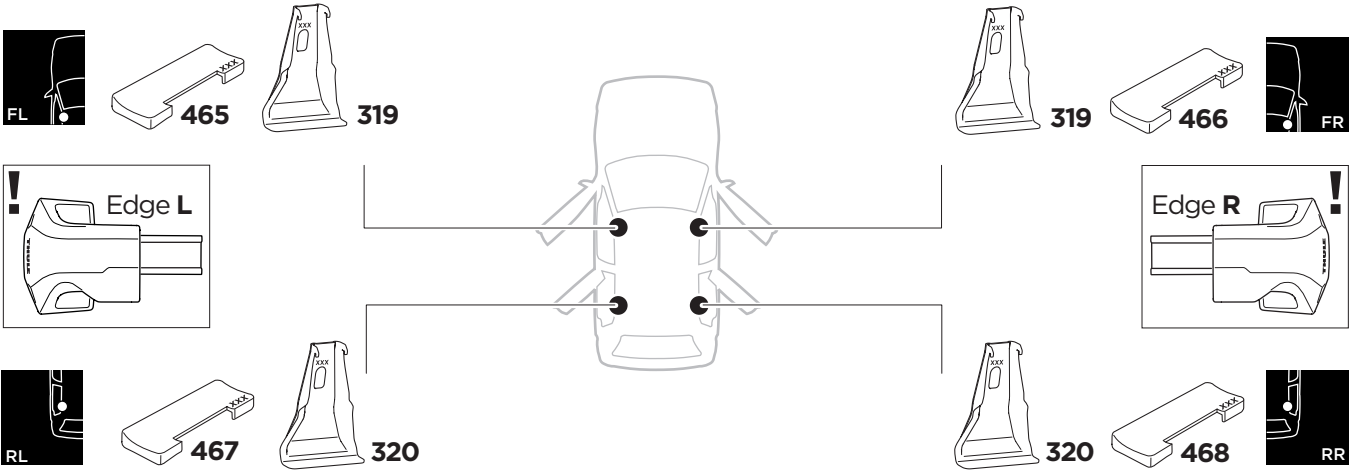

1

Kit 145151 HONDA Accord, 4-dr Sedan, 18-

ISO 11154-E

THULE WingBar Evo	THULE WingBar Edge	THULE WingBar	THULE SquareBar	Evo X (scale)	Edge X (scale)
HONDA Accord, 4-dr Sedan, 18-				42,5	L

THULE ProBar	THULE SlideBar	X (mm/inch)		
HONDA Accord, 4-dr Sedan, 18-		1076 mm / 42 3/8"		

THULE WingBar Evo	THULE WingBar Edge	THULE WingBar	THULE SquareBar	Evo Y (scale)	Edge Y (scale)
HONDA Accord, 4-dr Sedan, 18-				41	O

THULE ProBar	THULE SlideBar	Y (mm/inch)		
HONDA Accord, 4-dr Sedan, 18-		1061 mm / 41 3/4"		

	W (mm/inch)	Z (mm/inch)
HONDA Accord, 4-dr Sedan, 18-	650 mm / 25 5/8"	300 mm / 11 3/4"