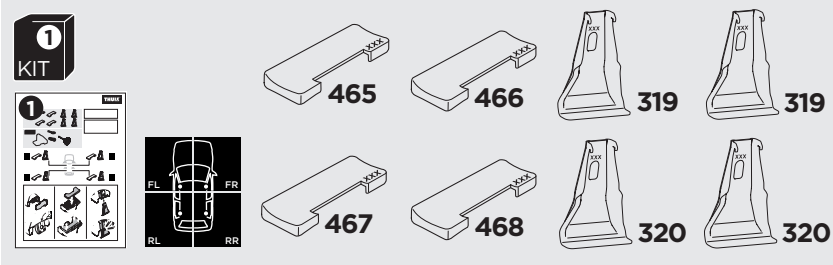

1

Kit 145151 HONDA Accord, 4-dr Sedan, 18-

ISO 11154-E

THULE WingBar Evo	THULE WingBar Edge	THULE WingBar	THULE SquareBar	Evo X (scale)	Edge X (scale)
HONDA Accord, 4-dr Sedan, 18-				42,5	L

THULE ProBar	THULE SlideBar	X (mm/inch)		
HONDA Accord, 4-dr Sedan, 18-		1076 mm / 42 3/8"		

THULE WingBar Evo	THULE WingBar Edge	THULE WingBar	THULE SquareBar	Evo Y (scale)	Edge Y (scale)
HONDA Accord, 4-dr Sedan, 18-				41	O

THULE ProBar	THULE SlideBar	Y (mm/inch)		
HONDA Accord, 4-dr Sedan, 18-		1061 mm / 41 3/4"		

	W (mm/inch)	Z (mm/inch)
HONDA Accord, 4-dr Sedan, 18-	650 mm / 25 5/8"	300 mm / 11 3/4"