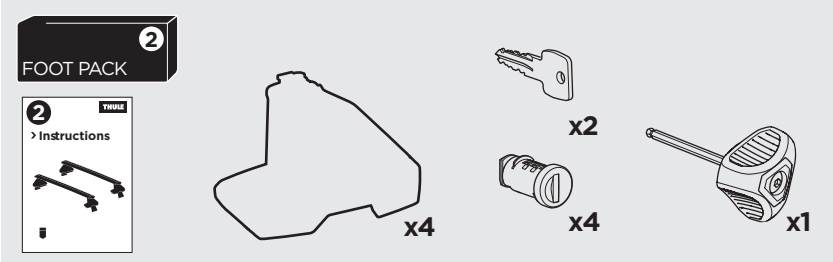

1

Kit 145151 HONDA Accord, 4-dr Sedan, 18-

ISO 11154-E

THULE WingBar Evo	THULE WingBar Edge	THULE WingBar	THULE SquareBar	Evo X (scale)	Edge X (scale)
HONDA Accord, 4-dr Sedan, 18-				42,5	L

THULE ProBar	THULE SlideBar	X (mm/inch)		
HONDA Accord, 4-dr Sedan, 18-		1076 mm / 42 3/8"		

THULE WingBar Evo	THULE WingBar Edge	THULE WingBar	THULE SquareBar	Evo Y (scale)	Edge Y (scale)
HONDA Accord, 4-dr Sedan, 18-				41	O

THULE ProBar	THULE SlideBar	Y (mm/inch)		
HONDA Accord, 4-dr Sedan, 18-		1061 mm / 41 3/4"		

	W (mm/inch)	Z (mm/inch)
HONDA Accord, 4-dr Sedan, 18-	650 mm / 25 5/8"	300 mm / 11 3/4"