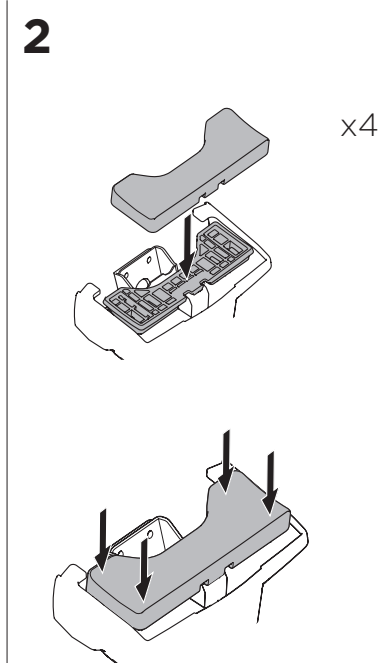

1

Kit 145151 HONDA Accord, 4-dr Sedan, 18-

ISO 11154-E

THULE WingBar Evo	THULE WingBar Edge	THULE WingBar	THULE SquareBar	Evo X (scale)	Edge X (scale)
HONDA Accord, 4-dr Sedan, 18-				42,5	L

THULE ProBar	THULE SlideBar	X (mm/inch)		
HONDA Accord, 4-dr Sedan, 18-		1076 mm / 42 3/8"		

THULE WingBar Evo	THULE WingBar Edge	THULE WingBar	THULE SquareBar	Evo Y (scale)	Edge Y (scale)
HONDA Accord, 4-dr Sedan, 18-				41	O

THULE ProBar	THULE SlideBar	Y (mm/inch)		
HONDA Accord, 4-dr Sedan, 18-		1061 mm / 41 3/4"		

	W (mm/inch)	Z (mm/inch)
HONDA Accord, 4-dr Sedan, 18-	650 mm / 25 5/8"	300 mm / 11 3/4"