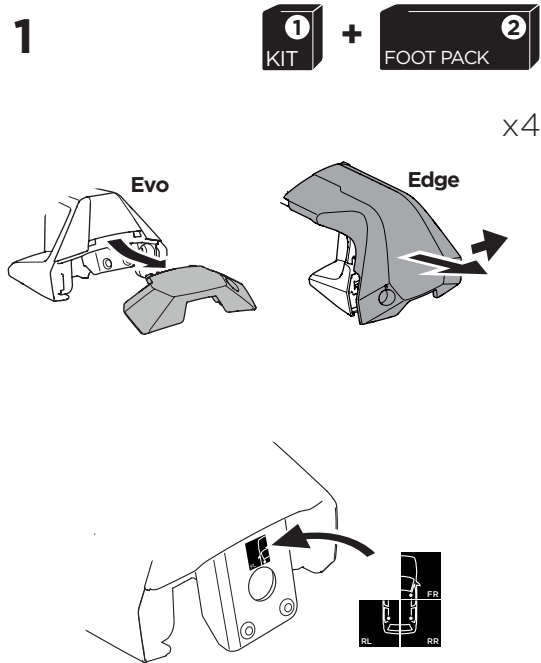

1

Kit 145151 HONDA Accord, 4-dr Sedan, 18-

ISO 11154-E

THULE WingBar Evo	THULE WingBar Edge	THULE WingBar	THULE SquareBar	Evo X (scale)	Edge X (scale)
HONDA Accord, 4-dr Sedan, 18-				42,5	L

THULE ProBar	THULE SlideBar	X (mm/inch)		
HONDA Accord, 4-dr Sedan, 18-		1076 mm / 42 3/8"		

THULE WingBar Evo	THULE WingBar Edge	THULE WingBar	THULE SquareBar	Evo Y (scale)	Edge Y (scale)
HONDA Accord, 4-dr Sedan, 18-				41	O

THULE ProBar	THULE SlideBar	Y (mm/inch)		
HONDA Accord, 4-dr Sedan, 18-		1061 mm / 41 3/4"		

	W (mm/inch)	Z (mm/inch)
HONDA Accord, 4-dr Sedan, 18-	650 mm / 25 5/8"	300 mm / 11 3/4"