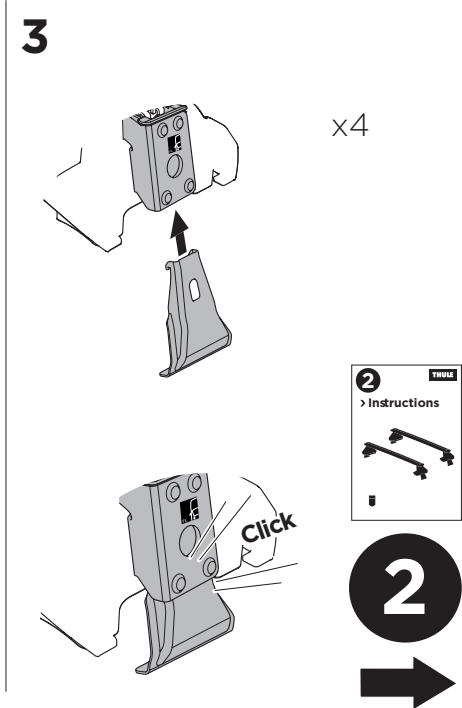

1

Kit 145151 HONDA Accord, 4-dr Sedan, 18-

ISO 11154-E

THULE WingBar Evo	THULE WingBar Edge	THULE WingBar	THULE SquareBar	Evo X (scale)	Edge X (scale)
HONDA Accord, 4-dr Sedan, 18-				42,5	L

THULE ProBar	THULE SlideBar	X (mm/inch)		
HONDA Accord, 4-dr Sedan, 18-		1076 mm / 42 3/8"		

THULE WingBar Evo	THULE WingBar Edge	THULE WingBar	THULE SquareBar	Evo Y (scale)	Edge Y (scale)
HONDA Accord, 4-dr Sedan, 18-				41	O

THULE ProBar	THULE SlideBar	Y (mm/inch)		
HONDA Accord, 4-dr Sedan, 18-		1061 mm / 41 3/4"		

	W (mm/inch)	Z (mm/inch)
HONDA Accord, 4-dr Sedan, 18-	650 mm / 25 5/8"	300 mm / 11 3/4"