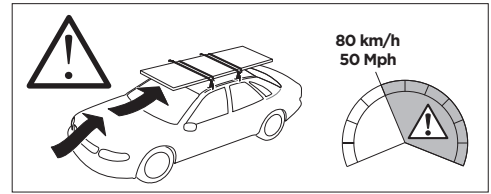

1

Kit 145151 HONDA Accord, 4-dr Sedan, 18-

ISO 11154-E

THULE WingBar Evo	THULE WingBar Edge	THULE WingBar	THULE SquareBar	Evo X (scale)	Edge X (scale)
HONDA Accord, 4-dr Sedan, 18-				42,5	L

THULE ProBar	THULE SlideBar	X (mm/inch)		
HONDA Accord, 4-dr Sedan, 18-		1076 mm / 42 3/8"		

	W (mm/inch)	Z (mm/inch)
HONDA Accord, 4-dr Sedan, 18-	650 mm / 25 5/8"	300 mm / 11 3/4"