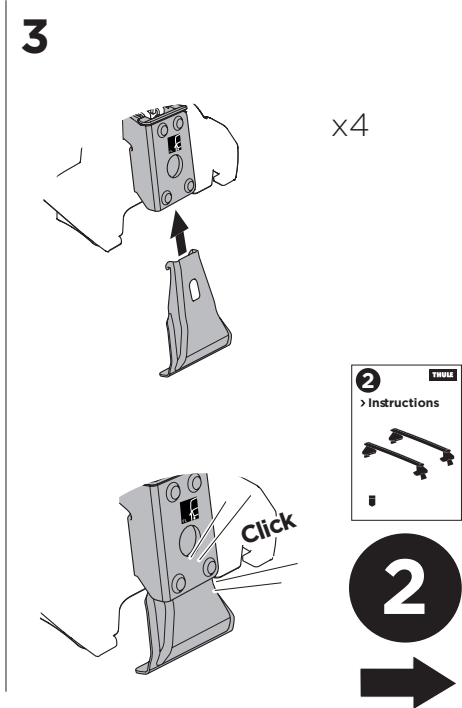

1

Kit 145053

KIA Morning, 5-dr Hatchback, 17-
KIA Picanto, 5-dr Hatchback, 17-

ISO 11154-E

THULE WingBar Evo	THULE WingBar Edge	THULE WingBar	THULE SquareBar	Evo X (scale)	Edge X (scale)
KIA Morning, 5-dr Hatchback, 17-				32	0
KIA Picanto, 5-dr Hatchback, 17-				32	0

THULE ProBar	THULE SlideBar	X (mm/inch)
KIA Morning, 5-dr Hatchback, 17-		971 / 38 1/4"
KIA Picanto, 5-dr Hatchback, 17-		971 / 38 1/4"

THULE WingBar Evo	THULE WingBar Edge	THULE WingBar	THULE SquareBar	Evo Y (scale)	Edge Y (scale)
KIA Morning, 5-dr Hatchback, 17-				28	E
KIA Picanto, 5-dr Hatchback, 17-				28	E

THULE ProBar	THULE SlideBar	Y (mm/inch)
KIA Morning, 5-dr Hatchback, 17-		931 / 36 5/8"
KIA Picanto, 5-dr Hatchback, 17-		931 / 36 5/8"

	W (mm/inch)	Z (mm/inch)
KIA Morning, 5-dr Hatchback, 17-	670 / 26 3/8"	175 / 6 7/8"
KIA Picanto, 5-dr Hatchback, 17-	670 / 26 3/8"	175 / 6 7/8"