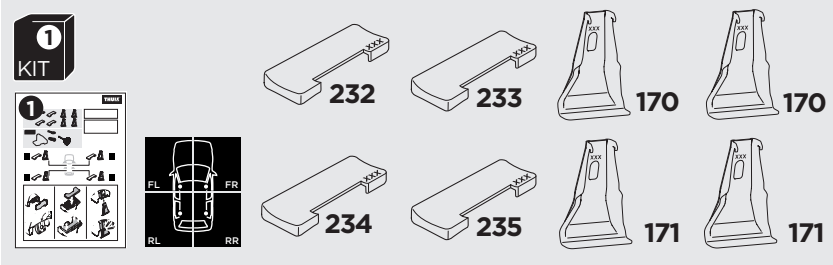

# 1

## Kit 145053

KIA Morning, 5-dr Hatchback, 17-  
KIA Picanto, 5-dr Hatchback, 17-

ISO 11154-E

THULE WingBar Evo	THULE WingBar Edge	THULE WingBar	THULE SquareBar	Evo X (scale)	Edge X (scale)
KIA Morning, 5-dr Hatchback, 17-				32	0
KIA Picanto, 5-dr Hatchback, 17-				32	0

THULE ProBar	THULE SlideBar	X (mm/inch)
KIA Morning, 5-dr Hatchback, 17-		971 / 38 1/4"
KIA Picanto, 5-dr Hatchback, 17-		971 / 38 1/4"

THULE WingBar Evo	THULE WingBar Edge	THULE WingBar	THULE SquareBar	Evo Y (scale)	Edge Y (scale)
KIA Morning, 5-dr Hatchback, 17-				28	E
KIA Picanto, 5-dr Hatchback, 17-				28	E

THULE ProBar	THULE SlideBar	Y (mm/inch)
KIA Morning, 5-dr Hatchback, 17-		931 / 36 5/8"
KIA Picanto, 5-dr Hatchback, 17-		931 / 36 5/8"

	W (mm/inch)	Z (mm/inch)
KIA Morning, 5-dr Hatchback, 17-	670 / 26 3/8"	175 / 6 7/8"
KIA Picanto, 5-dr Hatchback, 17-	670 / 26 3/8"	175 / 6 7/8"