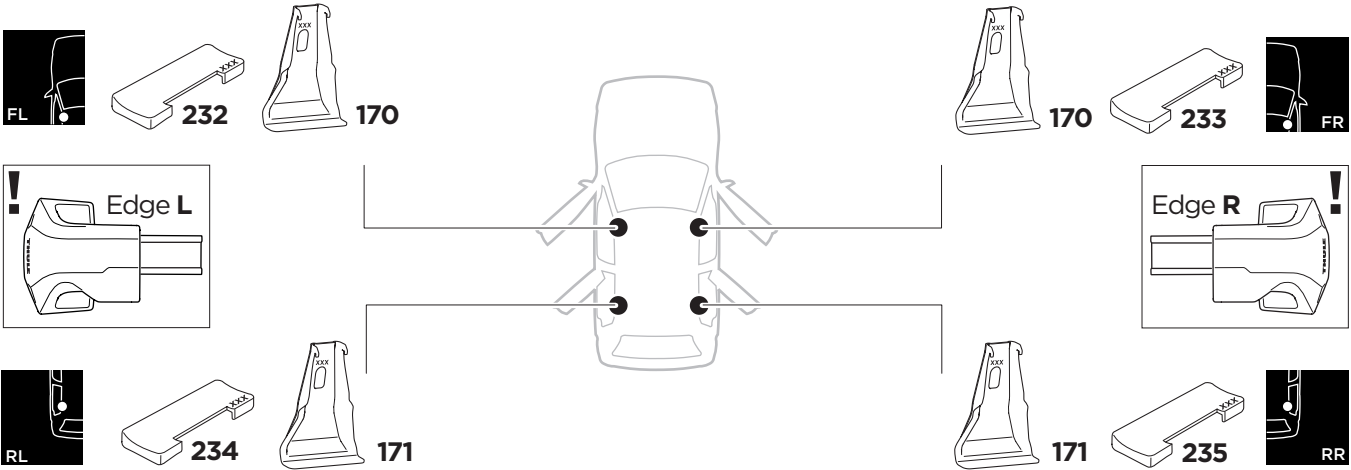

## Kit 145053

KIA Morning, 5-dr Hatchback, 17-  
KIA Picanto, 5-dr Hatchback, 17-

ISO 11154-E

THULE WingBar Evo	THULE WingBar Edge	THULE WingBar	THULE SquareBar	Evo X (scale)	Edge X (scale)
KIA Morning, 5-dr Hatchback, 17-				32	0
KIA Picanto, 5-dr Hatchback, 17-				32	0

THULE ProBar	THULE SlideBar	X (mm/inch)
KIA Morning, 5-dr Hatchback, 17-		971 / 38 1/4"
KIA Picanto, 5-dr Hatchback, 17-		971 / 38 1/4"

THULE WingBar Evo	THULE WingBar Edge	THULE WingBar	THULE SquareBar	Evo Y (scale)	Edge Y (scale)
KIA Morning, 5-dr Hatchback, 17-				28	E
KIA Picanto, 5-dr Hatchback, 17-				28	E

THULE ProBar	THULE SlideBar	Y (mm/inch)
KIA Morning, 5-dr Hatchback, 17-		931 / 36 5/8"
KIA Picanto, 5-dr Hatchback, 17-		931 / 36 5/8"

	W (mm/inch)	Z (mm/inch)
KIA Morning, 5-dr Hatchback, 17-	670 / 26 3/8"	175 / 6 7/8"
KIA Picanto, 5-dr Hatchback, 17-	670 / 26 3/8"	175 / 6 7/8"