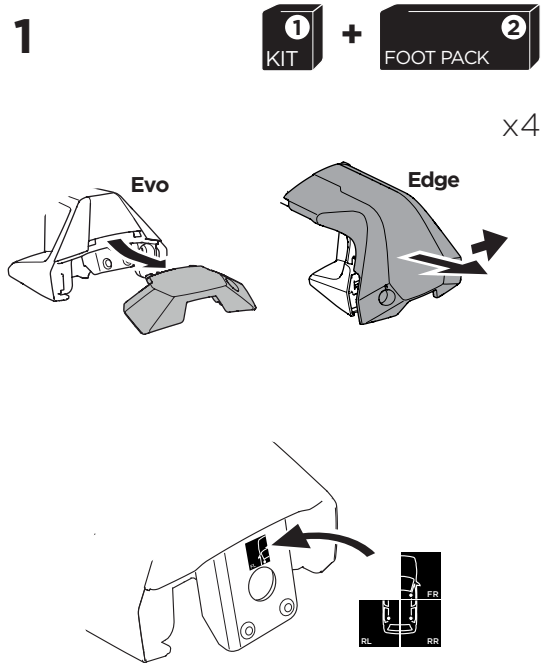

## Kit 145053

KIA Morning, 5-dr Hatchback, 17-  
KIA Picanto, 5-dr Hatchback, 17-

ISO 11154-E

THULE WingBar Evo	THULE WingBar Edge	THULE WingBar	THULE SquareBar	Evo X (scale)	Edge X (scale)
KIA Morning, 5-dr Hatchback, 17-				32	0
KIA Picanto, 5-dr Hatchback, 17-				32	0