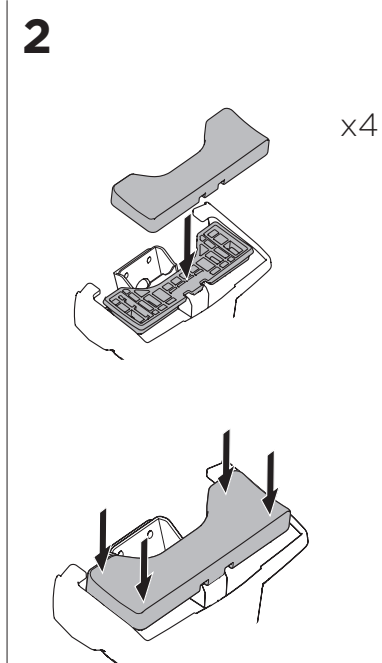

## Kit 145053

KIA Morning, 5-dr Hatchback, 17-  
KIA Picanto, 5-dr Hatchback, 17-

ISO 11154-E

THULE WingBar Evo	THULE WingBar Edge	THULE WingBar	THULE SquareBar	Evo X (scale)	Edge X (scale)
KIA Morning, 5-dr Hatchback, 17-				32	0
KIA Picanto, 5-dr Hatchback, 17-				32	0

THULE ProBar	THULE SlideBar	X (mm/inch)
KIA Morning, 5-dr Hatchback, 17-		971 / 38 1/4"
KIA Picanto, 5-dr Hatchback, 17-		971 / 38 1/4"

THULE WingBar Evo	THULE WingBar Edge	THULE WingBar	THULE SquareBar	Evo Y (scale)	Edge Y (scale)
KIA Morning, 5-dr Hatchback, 17-				28	E
KIA Picanto, 5-dr Hatchback, 17-				28	E