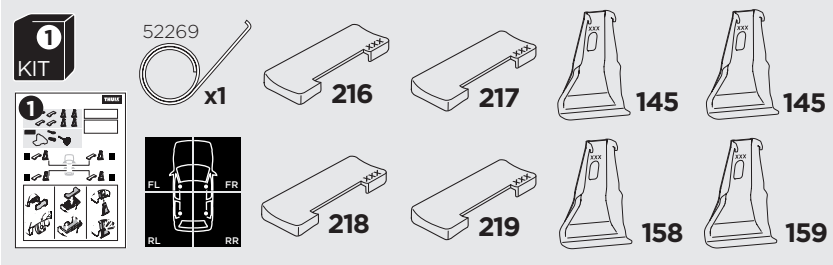

1

Kit 145049

PORSCHE Panamera, 5-dr Hatchback, 17-

ISO 11154-E

THULE WingBar Evo	THULE WingBar Edge	THULE WingBar	THULE SquareBar	Evo X (scale)	Edge X (scale)
PORSCHE Panamera, 5-dr Hatchback, 17-				44	I

THULE ProBar	THULE SlideBar	X (mm/inch)		
PORSCHE Panamera, 5-dr Hatchback, 17-		1091 mm / 43"		

THULE WingBar Evo	THULE WingBar Edge	THULE WingBar	THULE SquareBar	Evo Y (scale)	Edge Y (scale)
PORSCHE Panamera, 5-dr Hatchback, 17-				36,5	F

THULE ProBar	THULE SlideBar	Y (mm/inch)		
PORSCHE Panamera, 5-dr Hatchback, 17-		1016 mm / 40"		

	W (mm/inch)	Z (mm/inch)
PORSCHE Panamera, 5-dr Hatchback, 17-	755 mm / 29 3/4"	180 mm / 7 1/8"