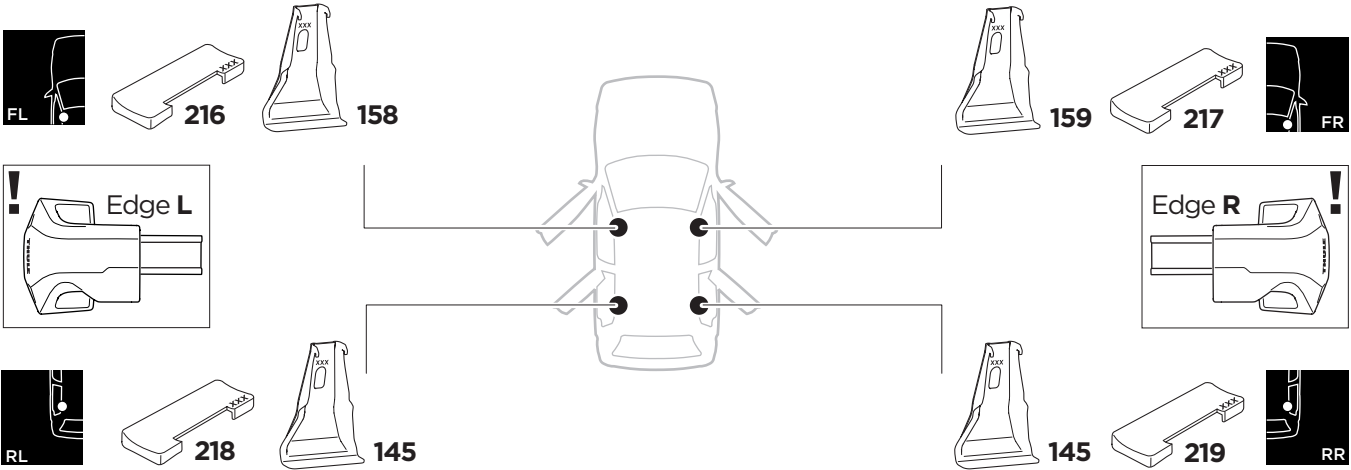

1

Kit 145049

PORSCHE Panamera, 5-dr Hatchback, 17-

ISO 11154-E

THULE WingBar Evo	THULE WingBar Edge	THULE WingBar	THULE SquareBar	Evo X (scale)	Edge X (scale)
PORSCHE Panamera, 5-dr Hatchback, 17-				44	I

THULE ProBar	THULE SlideBar	X (mm/inch)		
PORSCHE Panamera, 5-dr Hatchback, 17-		1091 mm / 43"		

THULE WingBar Evo	THULE WingBar Edge	THULE WingBar	THULE SquareBar	Evo Y (scale)	Edge Y (scale)
PORSCHE Panamera, 5-dr Hatchback, 17-				36,5	F

THULE ProBar	THULE SlideBar	Y (mm/inch)		
PORSCHE Panamera, 5-dr Hatchback, 17-		1016 mm / 40"		

	W (mm/inch)	Z (mm/inch)
PORSCHE Panamera, 5-dr Hatchback, 17-	755 mm / 29 3/4"	180 mm / 7 1/8"