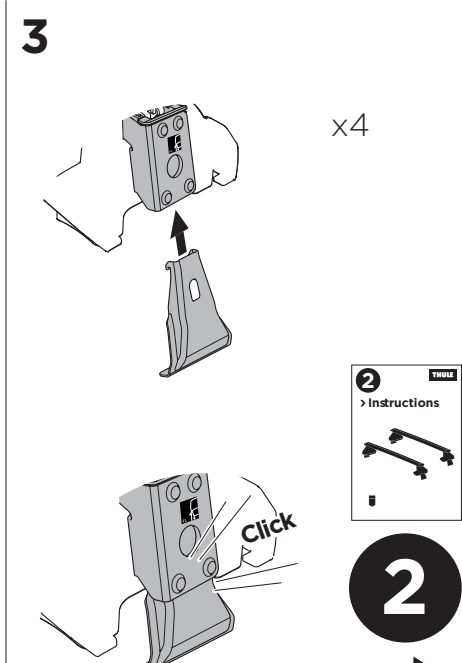

1

Kit 145042

AUDI Q2, 5-dr SUV, 17-

ISO 11154-E

THULE WingBar Evo	THULE WingBar Edge	THULE WingBar	THULE SquareBar	Evo X (scale)	Edge X (scale)
AUDI Q2, 5-dr SUV, 17-				41	O

THULE ProBar	THULE SlideBar	X (mm/inch)		
AUDI Q2, 5-dr SUV, 17-		1061 mm / 41 3/4"		

THULE WingBar Evo	THULE WingBar Edge	THULE WingBar	THULE SquareBar	Evo Y (scale)	Edge Y (scale)
AUDI Q2, 5-dr SUV, 17-				34,5	J

THULE ProBar	THULE SlideBar	Y (mm/inch)		
AUDI Q2, 5-dr SUV, 17-		996 mm / 39 1/4"		

	W (mm/inch)	Z (mm/inch)
AUDI Q2, 5-dr SUV, 17-	720 mm / 28 3/8"	240 mm / 9 1/2"