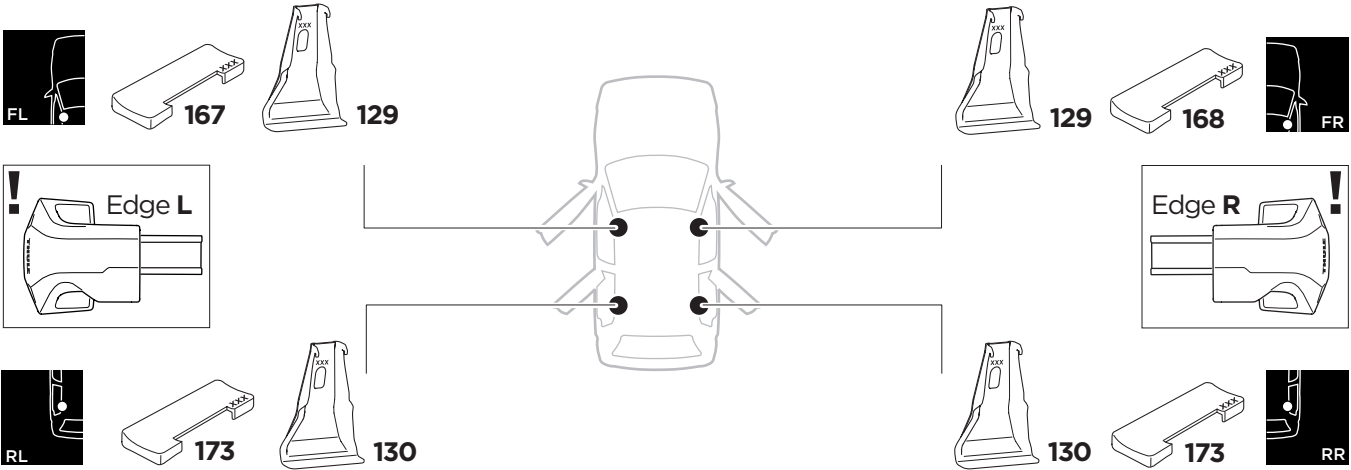

1

Kit 145042

AUDI Q2, 5-dr SUV, 17-

ISO 11154-E

THULE WingBar Evo	THULE WingBar Edge	THULE WingBar	THULE SquareBar	Evo X (scale)	Edge X (scale)
AUDI Q2, 5-dr SUV, 17-				41	O

THULE ProBar	THULE SlideBar	X (mm/inch)		
AUDI Q2, 5-dr SUV, 17-		1061 mm / 41 3/4"		

THULE WingBar Evo	THULE WingBar Edge	THULE WingBar	THULE SquareBar	Evo Y (scale)	Edge Y (scale)
AUDI Q2, 5-dr SUV, 17-				34,5	J

THULE ProBar	THULE SlideBar	Y (mm/inch)		
AUDI Q2, 5-dr SUV, 17-		996 mm / 39 1/4"		

	W (mm/inch)	Z (mm/inch)
AUDI Q2, 5-dr SUV, 17-	720 mm / 28 3/8"	240 mm / 9 1/2"