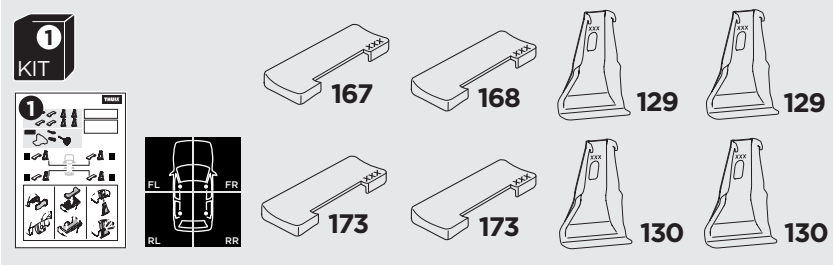

1

Kit 145042

AUDI Q2, 5-dr SUV, 17-

ISO 11154-E

THULE WingBar Evo	THULE WingBar Edge	THULE WingBar	THULE SquareBar	Evo X (scale)	Edge X (scale)
AUDI Q2, 5-dr SUV, 17-				41	O

THULE ProBar	THULE SlideBar	X (mm/inch)		
AUDI Q2, 5-dr SUV, 17-		1061 mm / 41 3/4"		

THULE WingBar Evo	THULE WingBar Edge	THULE WingBar	THULE SquareBar	Evo Y (scale)	Edge Y (scale)
AUDI Q2, 5-dr SUV, 17-				34,5	J

THULE ProBar	THULE SlideBar	Y (mm/inch)		
AUDI Q2, 5-dr SUV, 17-		996 mm / 39 1/4"		

	W (mm/inch)	Z (mm/inch)
AUDI Q2, 5-dr SUV, 17-	720 mm / 28 3/8"	240 mm / 9 1/2"