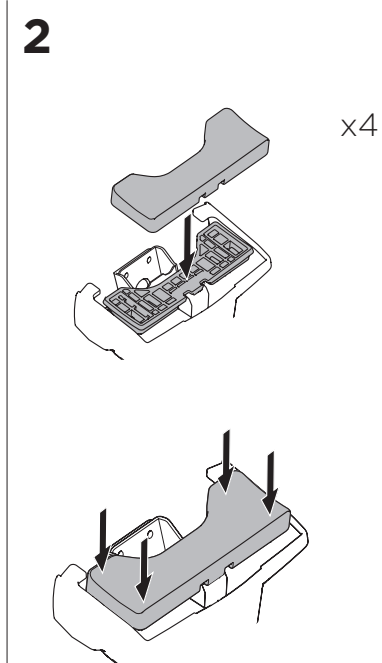

1

Kit 145042

AUDI Q2, 5-dr SUV, 17-

ISO 11154-E

THULE WingBar Evo	THULE WingBar Edge	THULE WingBar	THULE SquareBar	Evo X (scale)	Edge X (scale)
AUDI Q2, 5-dr SUV, 17-				41	O

THULE ProBar	THULE SlideBar	X (mm/inch)		
AUDI Q2, 5-dr SUV, 17-		1061 mm / 41 3/4"		

THULE WingBar Evo	THULE WingBar Edge	THULE WingBar	THULE SquareBar	Evo Y (scale)	Edge Y (scale)
AUDI Q2, 5-dr SUV, 17-				34,5	J

THULE ProBar	THULE SlideBar	Y (mm/inch)		
AUDI Q2, 5-dr SUV, 17-		996 mm / 39 1/4"		

	W (mm/inch)	Z (mm/inch)
AUDI Q2, 5-dr SUV, 17-	720 mm / 28 3/8"	240 mm / 9 1/2"