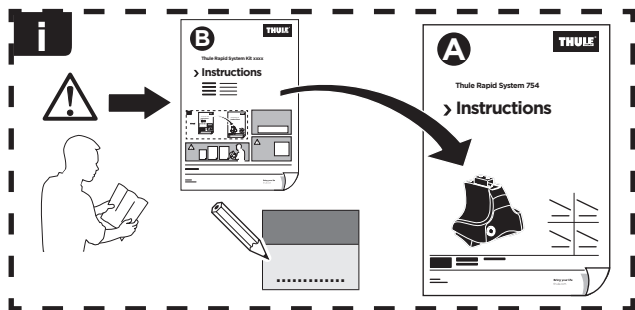

# > Instructions

- DODGE Ram, 1500, 4-dr Quad Cab, 09-
- DODGE Ram, 1500, 4-dr Crew Cab, 09-
- DODGE Ram, 2500/3500, 4-dr Crew Cab, 10-
- DODGE Ram, 2500/3500, 4-dr Mega Cab, 10-

ISO 11154-E

141837  
C.20160707  
519-1837-01