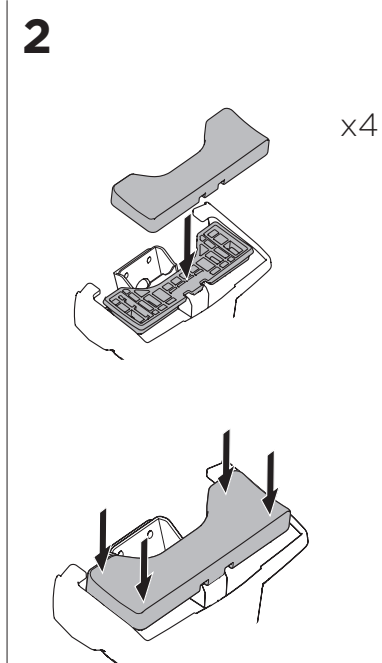

1

Kit 145066

HONDA Civic, 4-dr Sedan, 16-

ISO 11154-E

THULE WingBar Evo	THULE WingBar Edge	THULE WingBar	THULE SquareBar	Evo X (scale)	Edge X (scale)
HONDA Civic, 4-dr Sedan, 16-				38,5	B
THULE ProBar	THULE SlideBar				X (mm/inch)
HONDA Civic, 4-dr Sedan, 16-				1036 mm / 40 3/4"	

THULE WingBar Evo	THULE WingBar Edge	THULE WingBar	THULE SquareBar	Evo Y (scale)	Edge Y (scale)
HONDA Civic, 4-dr Sedan, 16-				35	I
THULE ProBar	THULE SlideBar				Y (mm/inch)
HONDA Civic, 4-dr Sedan, 16-				1001 mm / 39 3/8"	

	W (mm/inch)	Z (mm/inch)
HONDA Civic, 4-dr Sedan, 16-	750 mm / 29 1/2"	230 mm / 9"