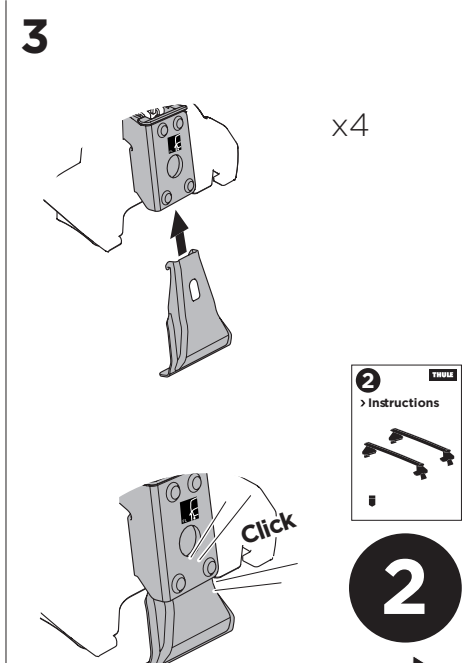

1

Kit 145066

HONDA Civic, 4-dr Sedan, 16-

ISO 11154-E

THULE WingBar Evo	THULE WingBar Edge	THULE WingBar	THULE SquareBar	Evo X (scale)	Edge X (scale)
HONDA Civic, 4-dr Sedan, 16-				38,5	B
THULE ProBar	THULE SlideBar				X (mm/inch)
HONDA Civic, 4-dr Sedan, 16-				1036 mm / 40 3/4"	

THULE WingBar Evo	THULE WingBar Edge	THULE WingBar	THULE SquareBar	Evo Y (scale)	Edge Y (scale)
HONDA Civic, 4-dr Sedan, 16-				35	I
THULE ProBar	THULE SlideBar				Y (mm/inch)
HONDA Civic, 4-dr Sedan, 16-				1001 mm / 39 3/8"	

	W (mm/inch)	Z (mm/inch)
HONDA Civic, 4-dr Sedan, 16-	750 mm / 29 1/2"	230 mm / 9"