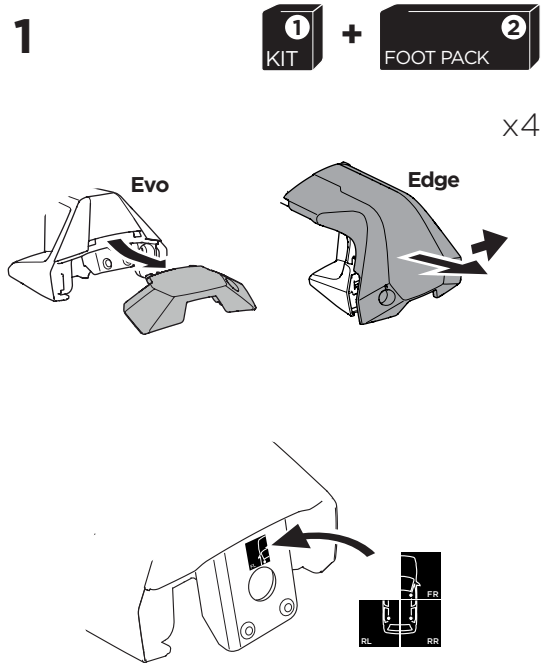

1

Kit 145066

HONDA Civic, 4-dr Sedan, 16-

ISO 11154-E

THULE WingBar Evo	THULE WingBar Edge	THULE WingBar	THULE SquareBar	Evo X (scale)	Edge X (scale)
HONDA Civic, 4-dr Sedan, 16-				38,5	B
THULE ProBar	THULE SlideBar				X (mm/inch)
HONDA Civic, 4-dr Sedan, 16-				1036 mm / 40 3/4"	

	W (mm/inch)	Z (mm/inch)
HONDA Civic, 4-dr Sedan, 16-	750 mm / 29 1/2"	230 mm / 9"