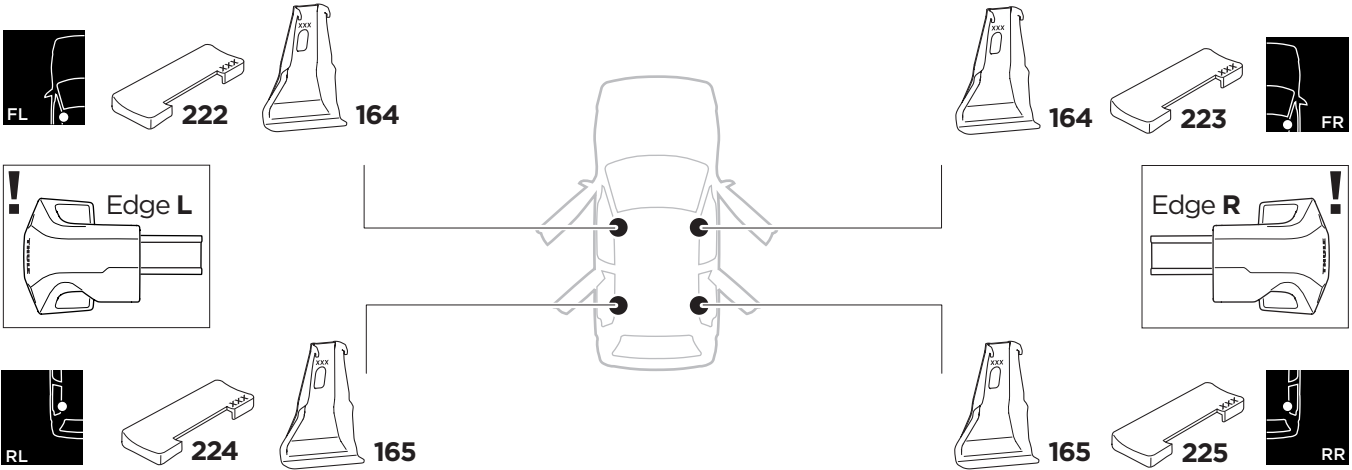

1

Kit 145066

HONDA Civic, 4-dr Sedan, 16-

ISO 11154-E

THULE WingBar Evo	THULE WingBar Edge	THULE WingBar	THULE SquareBar	Evo X (scale)	Edge X (scale)
HONDA Civic, 4-dr Sedan, 16-				38,5	B
THULE ProBar	THULE SlideBar				X (mm/inch)
HONDA Civic, 4-dr Sedan, 16-				1036 mm / 40 3/4"	

THULE WingBar Evo	THULE WingBar Edge	THULE WingBar	THULE SquareBar	Evo Y (scale)	Edge Y (scale)
HONDA Civic, 4-dr Sedan, 16-				35	I
THULE ProBar	THULE SlideBar				Y (mm/inch)
HONDA Civic, 4-dr Sedan, 16-				1001 mm / 39 3/8"	

	W (mm/inch)	Z (mm/inch)
HONDA Civic, 4-dr Sedan, 16-	750 mm / 29 1/2"	230 mm / 9"