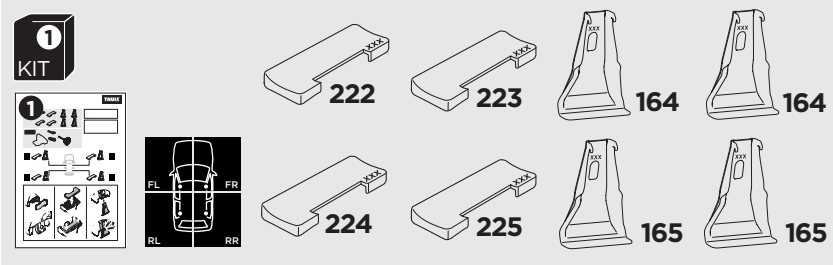

1

Kit 145066

HONDA Civic, 4-dr Sedan, 16-

ISO 11154-E

THULE WingBar Evo	THULE WingBar Edge	THULE WingBar	THULE SquareBar	Evo X (scale)	Edge X (scale)
HONDA Civic, 4-dr Sedan, 16-				38,5	B
THULE ProBar	THULE SlideBar				X (mm/inch)
HONDA Civic, 4-dr Sedan, 16-				1036 mm / 40 3/4"	

THULE WingBar Evo	THULE WingBar Edge	THULE WingBar	THULE SquareBar	Evo Y (scale)	Edge Y (scale)
HONDA Civic, 4-dr Sedan, 16-				35	I
THULE ProBar	THULE SlideBar				Y (mm/inch)
HONDA Civic, 4-dr Sedan, 16-				1001 mm / 39 3/8"	

	W (mm/inch)	Z (mm/inch)
HONDA Civic, 4-dr Sedan, 16-	750 mm / 29 1/2"	230 mm / 9"