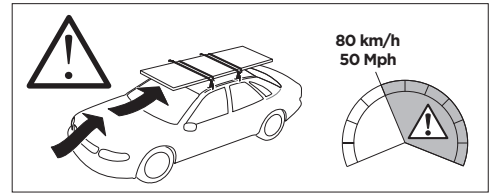

1

Kit 145030

VOLVO S60, 4-dr Sedan, 10-18

VOLVO S60 Cross Country, 4-dr Sedan, 15-18

ISO 11154-E