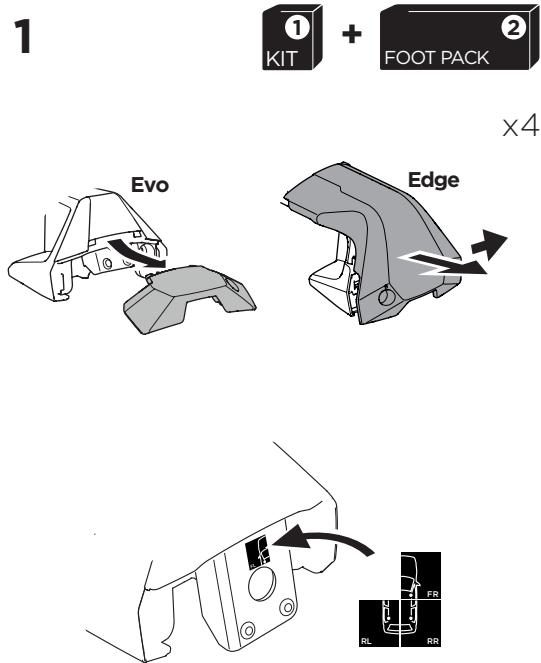

## Kit 145127

NISSAN Leaf, 5-dr Hatchback 10-17

NISSAN Leaf, 5-dr Hatchback 18-

ISO 11154-E

THULE WingBar Evo          THULE WingBar Edge          THULE WingBar          THULE SquareBar	Evo X (scale)	Edge X (scale)
NISSAN Leaf, 5-dr Hatchback 10-17	41,5	N
NISSAN Leaf, 5-dr Hatchback 18-	42	M