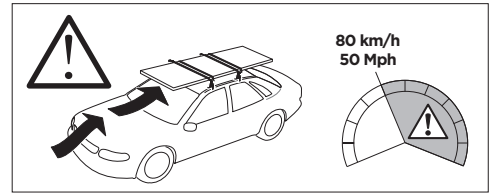

1

Kit 145127

NISSAN Leaf, 5-dr Hatchback 10-17

NISSAN Leaf, 5-dr Hatchback 18-

ISO 11154-E

THULE WingBar Evo THULE WingBar Edge THULE WingBar THULE SquareBar	Evo X (scale)	Edge X (scale)
NISSAN Leaf, 5-dr Hatchback 10-17	41,5	N
NISSAN Leaf, 5-dr Hatchback 18-	42	M

THULE ProBar THULE SlideBar	X (mm/inch)
NISSAN Leaf, 5-dr Hatchback 10-17	1066 mm / 42"
NISSAN Leaf, 5-dr Hatchback 18-	1071 mm / 42 1/8"

THULE WingBar Evo THULE WingBar Edge THULE WingBar THULE SquareBar	Evo Y (scale)	Edge Y (scale)
NISSAN Leaf, 5-dr Hatchback 10-17	32	O
NISSAN Leaf, 5-dr Hatchback 18-	32	O

THULE ProBar THULE SlideBar	Y (mm/inch)
NISSAN Leaf, 5-dr Hatchback 10-17	971 mm / 38 1/4"
NISSAN Leaf, 5-dr Hatchback 18-	971 mm / 38 1/4"

	W (mm/inch)	Z (mm/inch)
NISSAN Leaf, 5-dr Hatchback 10-17	710 mm / 28"	280 mm / 11"
NISSAN Leaf, 5-dr Hatchback 18-	710 mm / 28"	280 mm / 11"