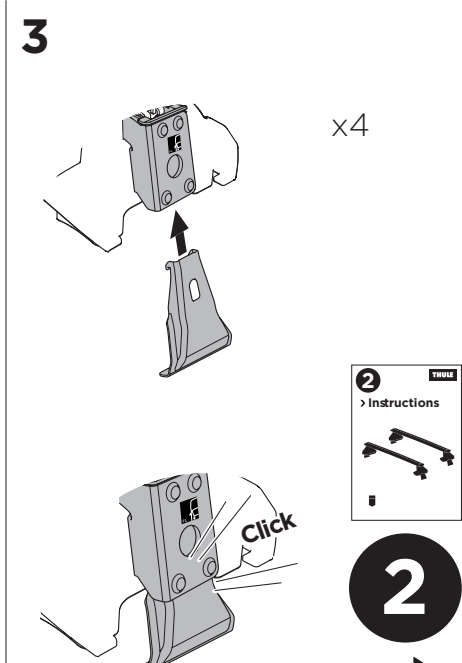

## Kit 145127

NISSAN Leaf, 5-dr Hatchback 10-17

NISSAN Leaf, 5-dr Hatchback 18-

ISO 11154-E

THULE WingBar Evo          THULE WingBar Edge          THULE WingBar          THULE SquareBar	Evo X (scale)	Edge X (scale)
NISSAN Leaf, 5-dr Hatchback 10-17	41,5	N
NISSAN Leaf, 5-dr Hatchback 18-	42	M

THULE ProBar          THULE SlideBar	X (mm/inch)
NISSAN Leaf, 5-dr Hatchback 10-17	1066 mm / 42"
NISSAN Leaf, 5-dr Hatchback 18-	1071 mm / 42 1/8"

THULE WingBar Evo          THULE WingBar Edge          THULE WingBar          THULE SquareBar	Evo Y (scale)	Edge Y (scale)
NISSAN Leaf, 5-dr Hatchback 10-17	32	O
NISSAN Leaf, 5-dr Hatchback 18-	32	O

THULE ProBar          THULE SlideBar	Y (mm/inch)
NISSAN Leaf, 5-dr Hatchback 10-17	971 mm / 38 1/4"
NISSAN Leaf, 5-dr Hatchback 18-	971 mm / 38 1/4"

	W (mm/inch)	Z (mm/inch)
NISSAN Leaf, 5-dr Hatchback 10-17	710 mm / 28"	280 mm / 11"
NISSAN Leaf, 5-dr Hatchback 18-	710 mm / 28"	280 mm / 11"