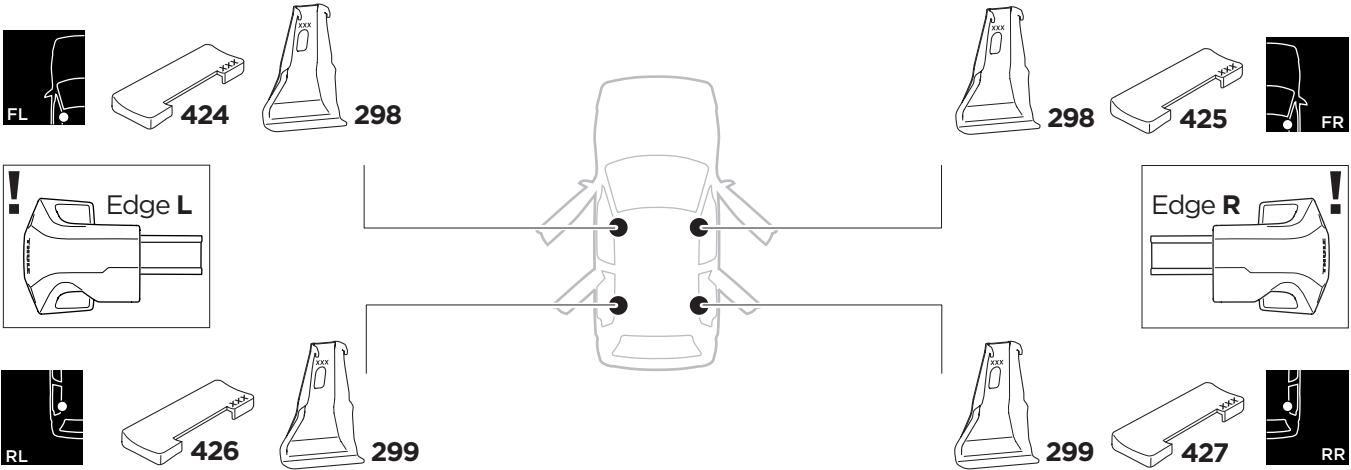

## Kit 145127

NISSAN Leaf, 5-dr Hatchback 10-17

NISSAN Leaf, 5-dr Hatchback 18-

ISO 11154-E

THULE WingBar Evo          THULE WingBar Edge          THULE WingBar          THULE SquareBar	Evo X (scale)	Edge X (scale)
NISSAN Leaf, 5-dr Hatchback 10-17	41,5	N
NISSAN Leaf, 5-dr Hatchback 18-	42	M

THULE ProBar          THULE SlideBar	X (mm/inch)
NISSAN Leaf, 5-dr Hatchback 10-17	1066 mm / 42"
NISSAN Leaf, 5-dr Hatchback 18-	1071 mm / 42 1/8"

THULE WingBar Evo          THULE WingBar Edge          THULE WingBar          THULE SquareBar	Evo Y (scale)	Edge Y (scale)
NISSAN Leaf, 5-dr Hatchback 10-17	32	O
NISSAN Leaf, 5-dr Hatchback 18-	32	O

THULE ProBar          THULE SlideBar	Y (mm/inch)
NISSAN Leaf, 5-dr Hatchback 10-17	971 mm / 38 1/4"
NISSAN Leaf, 5-dr Hatchback 18-	971 mm / 38 1/4"

	W (mm/inch)	Z (mm/inch)
NISSAN Leaf, 5-dr Hatchback 10-17	710 mm / 28"	280 mm / 11"
NISSAN Leaf, 5-dr Hatchback 18-	710 mm / 28"	280 mm / 11"