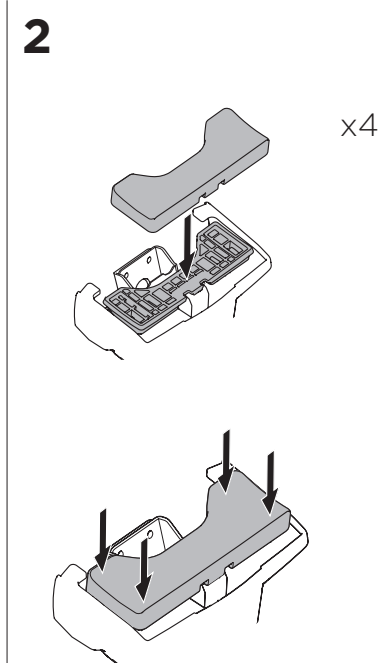

## Kit 145127

NISSAN Leaf, 5-dr Hatchback 10-17

NISSAN Leaf, 5-dr Hatchback 18-

ISO 11154-E

THULE WingBar Evo          THULE WingBar Edge          THULE WingBar          THULE SquareBar	Evo X (scale)	Edge X (scale)
NISSAN Leaf, 5-dr Hatchback 10-17	41,5	N
NISSAN Leaf, 5-dr Hatchback 18-	42	M

THULE ProBar          THULE SlideBar	X (mm/inch)
NISSAN Leaf, 5-dr Hatchback 10-17	1066 mm / 42"
NISSAN Leaf, 5-dr Hatchback 18-	1071 mm / 42 1/8"

THULE WingBar Evo          THULE WingBar Edge          THULE WingBar          THULE SquareBar	Evo Y (scale)	Edge Y (scale)
NISSAN Leaf, 5-dr Hatchback 10-17	32	O
NISSAN Leaf, 5-dr Hatchback 18-	32	O

THULE ProBar          THULE SlideBar	Y (mm/inch)
NISSAN Leaf, 5-dr Hatchback 10-17	971 mm / 38 1/4"
NISSAN Leaf, 5-dr Hatchback 18-	971 mm / 38 1/4"

	W (mm/inch)	Z (mm/inch)
NISSAN Leaf, 5-dr Hatchback 10-17	710 mm / 28"	280 mm / 11"
NISSAN Leaf, 5-dr Hatchback 18-	710 mm / 28"	280 mm / 11"