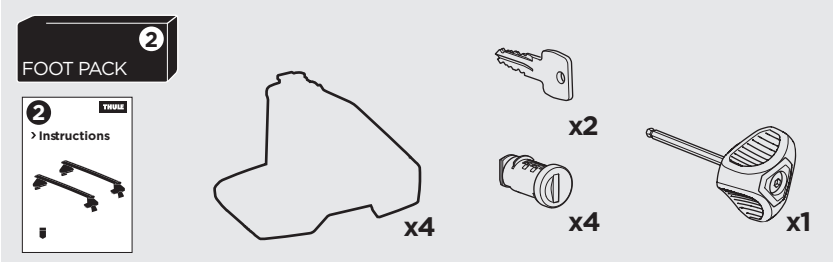

## Kit 145127

NISSAN Leaf, 5-dr Hatchback 10-17

NISSAN Leaf, 5-dr Hatchback 18-

ISO 11154-E

THULE WingBar Evo          THULE WingBar Edge          THULE WingBar          THULE SquareBar	Evo X (scale)	Edge X (scale)
NISSAN Leaf, 5-dr Hatchback 10-17	41,5	N
NISSAN Leaf, 5-dr Hatchback 18-	42	M

THULE ProBar          THULE SlideBar	X (mm/inch)
NISSAN Leaf, 5-dr Hatchback 10-17	1066 mm / 42"
NISSAN Leaf, 5-dr Hatchback 18-	1071 mm / 42 1/8"

THULE WingBar Evo          THULE WingBar Edge          THULE WingBar          THULE SquareBar	Evo Y (scale)	Edge Y (scale)
NISSAN Leaf, 5-dr Hatchback 10-17	32	O
NISSAN Leaf, 5-dr Hatchback 18-	32	O

THULE ProBar          THULE SlideBar	Y (mm/inch)
NISSAN Leaf, 5-dr Hatchback 10-17	971 mm / 38 1/4"
NISSAN Leaf, 5-dr Hatchback 18-	971 mm / 38 1/4"

	W (mm/inch)	Z (mm/inch)
NISSAN Leaf, 5-dr Hatchback 10-17	710 mm / 28"	280 mm / 11"
NISSAN Leaf, 5-dr Hatchback 18-	710 mm / 28"	280 mm / 11"