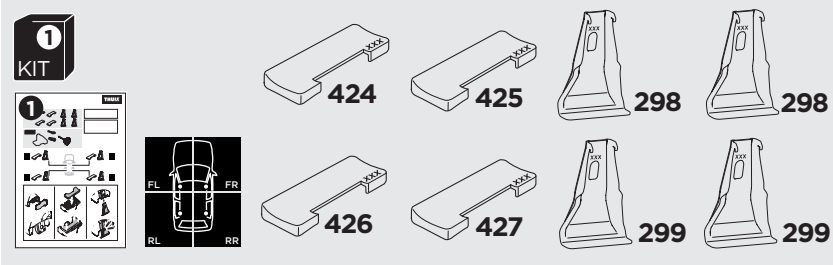

# 1

## Kit 145127

NISSAN Leaf, 5-dr Hatchback 10-17

NISSAN Leaf, 5-dr Hatchback 18-

ISO 11154-E

THULE WingBar Evo          THULE WingBar Edge          THULE WingBar          THULE SquareBar	Evo X (scale)	Edge X (scale)
NISSAN Leaf, 5-dr Hatchback 10-17	41,5	N
NISSAN Leaf, 5-dr Hatchback 18-	42	M

THULE ProBar          THULE SlideBar	X (mm/inch)
NISSAN Leaf, 5-dr Hatchback 10-17	1066 mm / 42"
NISSAN Leaf, 5-dr Hatchback 18-	1071 mm / 42 1/8"

THULE WingBar Evo          THULE WingBar Edge          THULE WingBar          THULE SquareBar	Evo Y (scale)	Edge Y (scale)
NISSAN Leaf, 5-dr Hatchback 10-17	32	O
NISSAN Leaf, 5-dr Hatchback 18-	32	O

THULE ProBar          THULE SlideBar	Y (mm/inch)
NISSAN Leaf, 5-dr Hatchback 10-17	971 mm / 38 1/4"
NISSAN Leaf, 5-dr Hatchback 18-	971 mm / 38 1/4"

	W (mm/inch)	Z (mm/inch)
NISSAN Leaf, 5-dr Hatchback 10-17	710 mm / 28"	280 mm / 11"
NISSAN Leaf, 5-dr Hatchback 18-	710 mm / 28"	280 mm / 11"