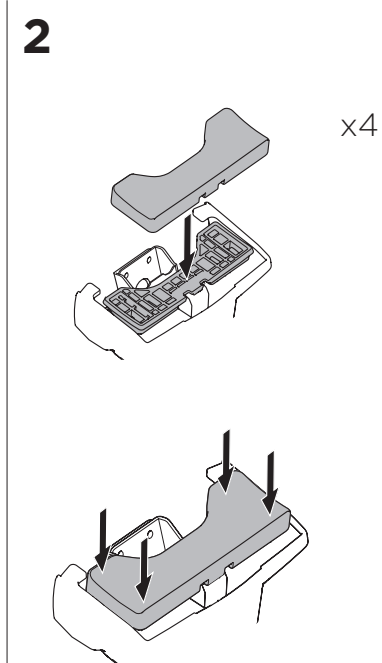

1

Kit 145108

HONDA CR-V, 5-dr SUV, 12-16* / 12-18

*North America

ISO 11154-E

THULE WingBar Evo	THULE WingBar Edge	THULE WingBar	THULE SquareBar	Evo X (scale)	Edge X (scale)
HONDA CR-V, 5-dr SUV, 12-16* / 12-18				45	G
THULE ProBar	THULE SlideBar				X (mm/inch)
HONDA CR-V, 5-dr SUV, 12-16* / 12-18				1101 mm / 43 3/8"	

THULE WingBar Evo	THULE WingBar Edge	THULE WingBar	THULE SquareBar	Evo Y (scale)	Edge Y (scale)
HONDA CR-V, 5-dr SUV, 12-16* / 12-18				42	M
THULE ProBar	THULE SlideBar				Y (mm/inch)
HONDA CR-V, 5-dr SUV, 12-16* / 12-18				1071 mm / 42 1/8"	

	W (mm/inch)	Z (mm/inch)
HONDA CR-V, 5-dr SUV, 12-16* / 12-18	700 mm / 27 1/2"	400 mm / 15 3/4"