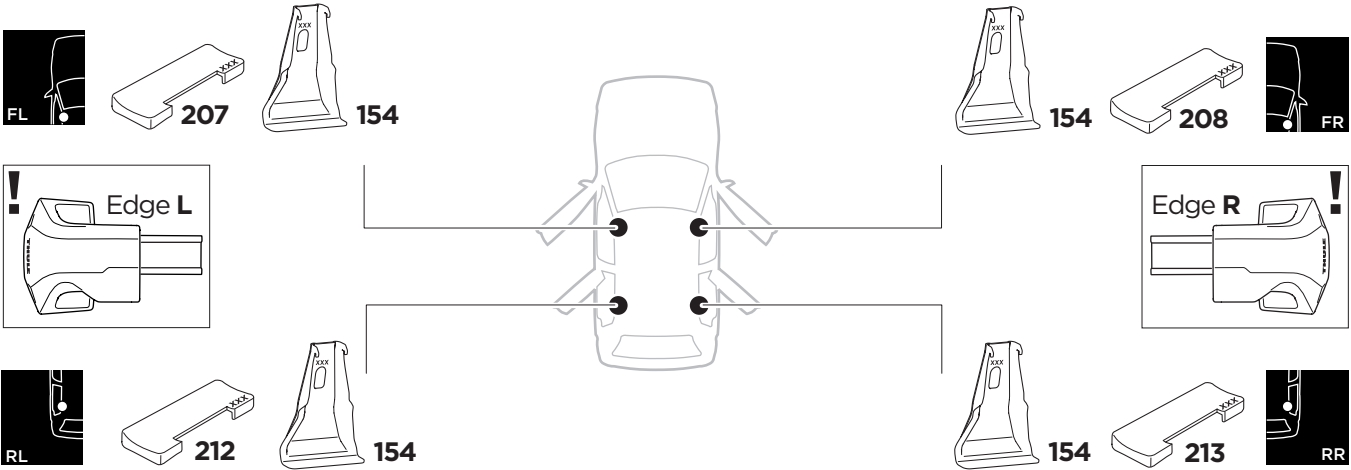

1

Kit 145108

HONDA CR-V, 5-dr SUV, 12-16* / 12-18

*North America

ISO 11154-E

THULE WingBar Evo	THULE WingBar Edge	THULE WingBar	THULE SquareBar	Evo X (scale)	Edge X (scale)
HONDA CR-V, 5-dr SUV, 12-16* / 12-18				45	G
THULE ProBar	THULE SlideBar				X (mm/inch)
HONDA CR-V, 5-dr SUV, 12-16* / 12-18				1101 mm / 43 3/8"	

THULE WingBar Evo	THULE WingBar Edge	THULE WingBar	THULE SquareBar	Evo Y (scale)	Edge Y (scale)
HONDA CR-V, 5-dr SUV, 12-16* / 12-18				42	M
THULE ProBar	THULE SlideBar				Y (mm/inch)
HONDA CR-V, 5-dr SUV, 12-16* / 12-18				1071 mm / 42 1/8"	

	W (mm/inch)	Z (mm/inch)
HONDA CR-V, 5-dr SUV, 12-16* / 12-18	700 mm / 27 1/2"	400 mm / 15 3/4"