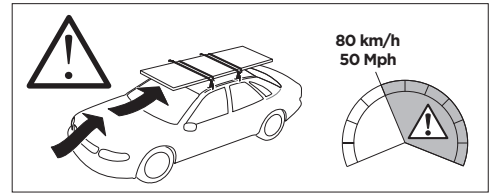

1

Kit 145108

HONDA CR-V, 5-dr SUV, 12-16* / 12-18

*North America

ISO 11154-E

THULE WingBar Evo	THULE WingBar Edge	THULE WingBar	THULE SquareBar	Evo X (scale)	Edge X (scale)
HONDA CR-V, 5-dr SUV, 12-16* / 12-18				45	G
THULE ProBar	THULE SlideBar				X (mm/inch)
HONDA CR-V, 5-dr SUV, 12-16* / 12-18				1101 mm / 43 3/8"	

THULE WingBar Evo	THULE WingBar Edge	THULE WingBar	THULE SquareBar	Evo Y (scale)	Edge Y (scale)
HONDA CR-V, 5-dr SUV, 12-16* / 12-18				42	M
THULE ProBar	THULE SlideBar				Y (mm/inch)
HONDA CR-V, 5-dr SUV, 12-16* / 12-18				1071 mm / 42 1/8"	

	W (mm/inch)	Z (mm/inch)
HONDA CR-V, 5-dr SUV, 12-16* / 12-18	700 mm / 27 1/2"	400 mm / 15 3/4"