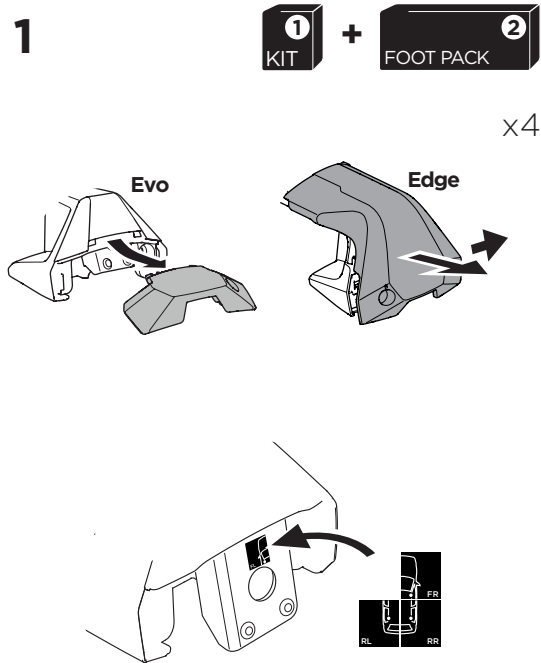

1

Kit 145108

HONDA CR-V, 5-dr SUV, 12-16* / 12-18

*North America

ISO 11154-E

THULE WingBar Evo	THULE WingBar Edge	THULE WingBar	THULE SquareBar	Evo X (scale)	Edge X (scale)
HONDA CR-V, 5-dr SUV, 12-16* / 12-18				45	G
THULE ProBar	THULE SlideBar				X (mm/inch)
HONDA CR-V, 5-dr SUV, 12-16* / 12-18				1101 mm / 43 3/8"	

THULE WingBar Evo	THULE WingBar Edge	THULE WingBar	THULE SquareBar	Evo Y (scale)	Edge Y (scale)
HONDA CR-V, 5-dr SUV, 12-16* / 12-18				42	M
THULE ProBar	THULE SlideBar				Y (mm/inch)
HONDA CR-V, 5-dr SUV, 12-16* / 12-18				1071 mm / 42 1/8"	

	W (mm/inch)	Z (mm/inch)
HONDA CR-V, 5-dr SUV, 12-16* / 12-18	700 mm / 27 1/2"	400 mm / 15 3/4"