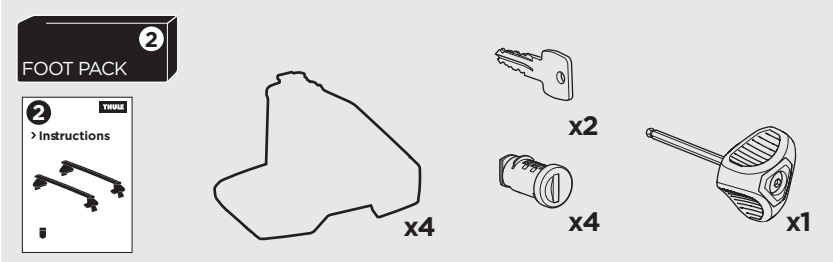

1

Kit 145108

HONDA CR-V, 5-dr SUV, 12-16* / 12-18

*North America

ISO 11154-E

THULE WingBar Evo	THULE WingBar Edge	THULE WingBar	THULE SquareBar	Evo X (scale)	Edge X (scale)
HONDA CR-V, 5-dr SUV, 12-16* / 12-18				45	G
THULE ProBar	THULE SlideBar				X (mm/inch)
HONDA CR-V, 5-dr SUV, 12-16* / 12-18				1101 mm / 43 3/8"	

THULE WingBar Evo	THULE WingBar Edge	THULE WingBar	THULE SquareBar	Evo Y (scale)	Edge Y (scale)
HONDA CR-V, 5-dr SUV, 12-16* / 12-18				42	M
THULE ProBar	THULE SlideBar				Y (mm/inch)
HONDA CR-V, 5-dr SUV, 12-16* / 12-18				1071 mm / 42 1/8"	

	W (mm/inch)	Z (mm/inch)
HONDA CR-V, 5-dr SUV, 12-16* / 12-18	700 mm / 27 1/2"	400 mm / 15 3/4"