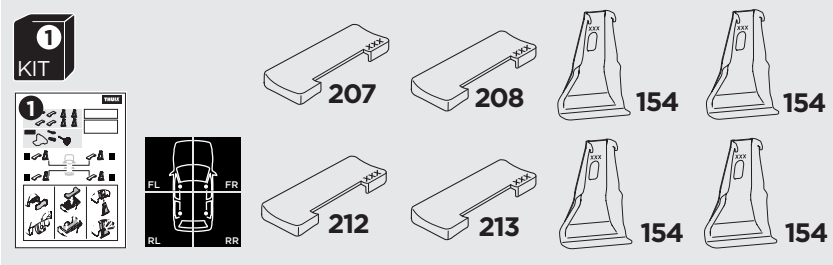

1

Kit 145108

HONDA CR-V, 5-dr SUV, 12-16* / 12-18

*North America

ISO 11154-E

THULE WingBar Evo	THULE WingBar Edge	THULE WingBar	THULE SquareBar	Evo X (scale)	Edge X (scale)
HONDA CR-V, 5-dr SUV, 12-16* / 12-18				45	G
THULE ProBar	THULE SlideBar				X (mm/inch)
HONDA CR-V, 5-dr SUV, 12-16* / 12-18				1101 mm / 43 3/8"	

THULE WingBar Evo	THULE WingBar Edge	THULE WingBar	THULE SquareBar	Evo Y (scale)	Edge Y (scale)
HONDA CR-V, 5-dr SUV, 12-16* / 12-18				42	M
THULE ProBar	THULE SlideBar				Y (mm/inch)
HONDA CR-V, 5-dr SUV, 12-16* / 12-18				1071 mm / 42 1/8"	

	W (mm/inch)	Z (mm/inch)
HONDA CR-V, 5-dr SUV, 12-16* / 12-18	700 mm / 27 1/2"	400 mm / 15 3/4"