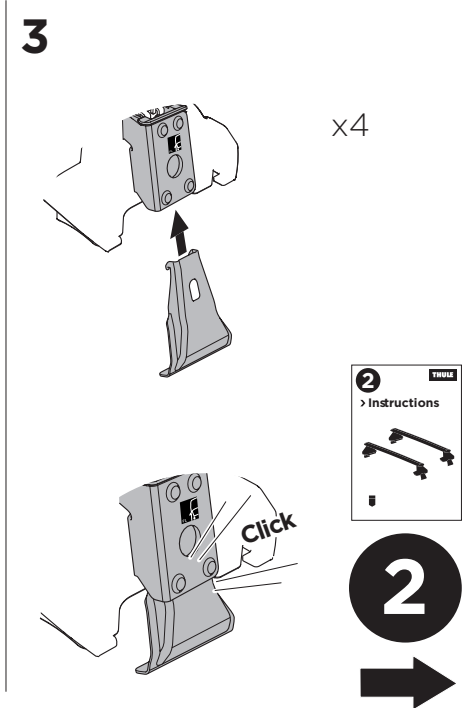

1

Kit 145108

HONDA CR-V, 5-dr SUV, 12-16* / 12-18

*North America

ISO 11154-E

THULE WingBar Evo	THULE WingBar Edge	THULE WingBar	THULE SquareBar	Evo X (scale)	Edge X (scale)
HONDA CR-V, 5-dr SUV, 12-16* / 12-18				45	G
THULE ProBar	THULE SlideBar				X (mm/inch)
HONDA CR-V, 5-dr SUV, 12-16* / 12-18				1101 mm / 43 3/8"	

THULE WingBar Evo	THULE WingBar Edge	THULE WingBar	THULE SquareBar	Evo Y (scale)	Edge Y (scale)
HONDA CR-V, 5-dr SUV, 12-16* / 12-18				42	M
THULE ProBar	THULE SlideBar				Y (mm/inch)
HONDA CR-V, 5-dr SUV, 12-16* / 12-18				1071 mm / 42 1/8"	

	W (mm/inch)	Z (mm/inch)
HONDA CR-V, 5-dr SUV, 12-16* / 12-18	700 mm / 27 1/2"	400 mm / 15 3/4"