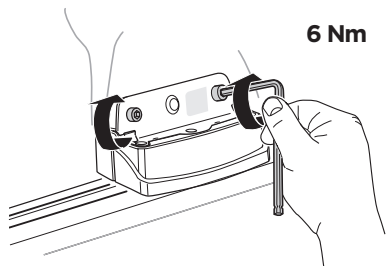

4

5

A

4 Nm

B

6 Nm

WW ▶  Thule Sweden AB, Box 69, 330 33 Hillerstorp, SWEDEN
NA ▶  Thule Inc., 42 Silvermine Road, Seymour, Connecticut 06483, USA

 info@thule.com
 Phone: 800-238-2388