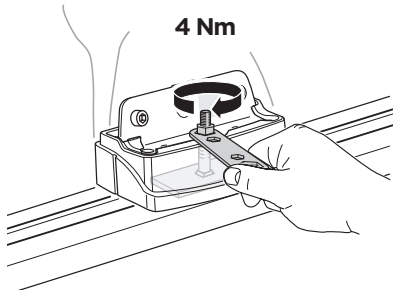

4

5

A

4 Nm

B

6 Nm

WW ▶  Thule Sweden AB, Box 69, 330 33 Hillerstorp, SWEDEN
NA ▶  Thule Inc., 42 Silvermine Road, Seymour, Connecticut 06483, USA

 info@thule.com
 Phone: 800-238-2388