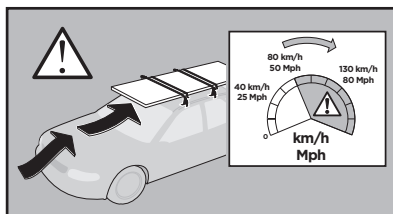

LAND ROVER Defender, 5-dr SUV, 20-

LEXUS RX 300, 5-dr SUV, 98-03

PLYMOUTH Voyager/Grand Voyager, 5-dr MPV, 06-07

This kit is only for vehicles with T-profile.

ISO 11154-E

183040
C.20200806
5560333001

Bring your life
thule.com