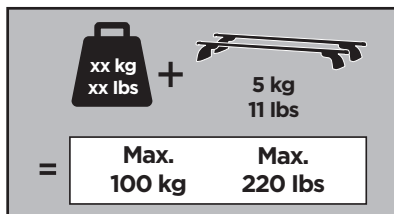

LAND ROVER Defender, 5-dr SUV, 20-

LEXUS RX 300, 5-dr SUV, 98-03

PLYMOUTH Voyager/Grand Voyager, 5-dr MPV, 06-07

This kit is only for vehicles with T-profile.

ISO 11154-E

183040
C.20200806
5560333001

Bring your life
thule.com