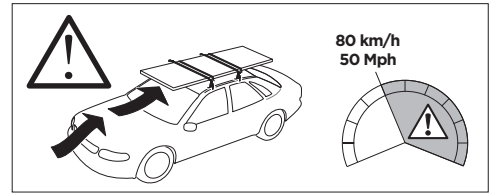

1

Kit 145133

HYUNDAI iX20, 5-dr Hatchback, 10-
KIA Venga, 5-dr Hatchback, 10-

ISO 11154-E