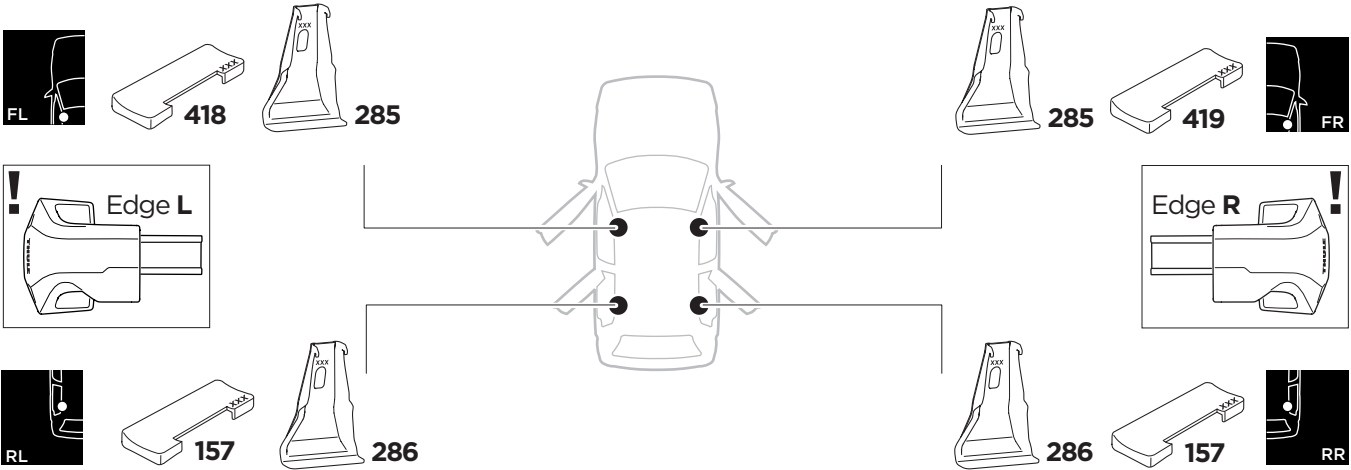

## Kit 145133

HYUNDAI iX20, 5-dr Hatchback, 10-  
KIA Venga, 5-dr Hatchback, 10-

ISO 11154-E

THULE WingBar Evo          THULE WingBar Edge          THULE WingBar          THULE SquareBar	Evo X (scale)	Edge X (scale)
HYUNDAI iX20, 5-dr Hatchback, 10-	44	I
KIA Venga, 5-dr Hatchback, 10-	43,5	J

THULE ProBar          THULE SlideBar	X (mm/inch)
HYUNDAI iX20, 5-dr Hatchback, 10-	1091 mm / 43"
KIA Venga, 5-dr Hatchback, 10-	1086 mm / 42 3/4"

THULE WingBar Evo          THULE WingBar Edge          THULE WingBar          THULE SquareBar	Evo Y (scale)	Edge Y (scale)
HYUNDAI iX20, 5-dr Hatchback, 10-	39	A
KIA Venga, 5-dr Hatchback, 10-	38,5	B

THULE ProBar          THULE SlideBar	Y (mm/inch)
HYUNDAI iX20, 5-dr Hatchback, 10-	1041 mm / 41"
KIA Venga, 5-dr Hatchback, 10-	1036 mm / 40 3/4"

	W (mm/inch)	Z (mm/inch)
HYUNDAI iX20, 5-dr Hatchback, 10-	620 mm / 24 3/8"	275 mm / 10 7/8"
KIA Venga, 5-dr Hatchback, 10-	710 mm / 28"	275 mm / 10 7/8"