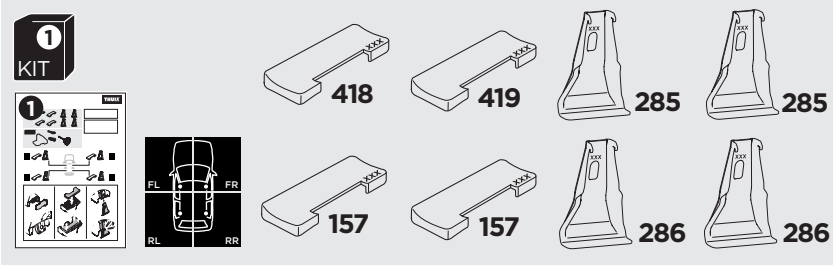

# 1

## Kit 145133

HYUNDAI iX20, 5-dr Hatchback, 10-  
KIA Venga, 5-dr Hatchback, 10-

ISO 11154-E

THULE WingBar Evo          THULE WingBar Edge          THULE WingBar          THULE SquareBar	Evo X (scale)	Edge X (scale)
HYUNDAI iX20, 5-dr Hatchback, 10-	44	I
KIA Venga, 5-dr Hatchback, 10-	43,5	J

THULE ProBar          THULE SlideBar	X (mm/inch)
HYUNDAI iX20, 5-dr Hatchback, 10-	1091 mm / 43"
KIA Venga, 5-dr Hatchback, 10-	1086 mm / 42 3/4"

THULE WingBar Evo          THULE WingBar Edge          THULE WingBar          THULE SquareBar	Evo Y (scale)	Edge Y (scale)
HYUNDAI iX20, 5-dr Hatchback, 10-	39	A
KIA Venga, 5-dr Hatchback, 10-	38,5	B

THULE ProBar          THULE SlideBar	Y (mm/inch)
HYUNDAI iX20, 5-dr Hatchback, 10-	1041 mm / 41"
KIA Venga, 5-dr Hatchback, 10-	1036 mm / 40 3/4"

	W (mm/inch)	Z (mm/inch)
HYUNDAI iX20, 5-dr Hatchback, 10-	620 mm / 24 3/8"	275 mm / 10 7/8"
KIA Venga, 5-dr Hatchback, 10-	710 mm / 28"	275 mm / 10 7/8"