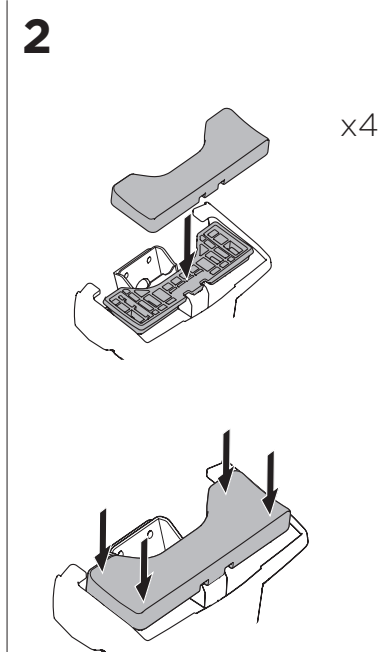

## Kit 145133

HYUNDAI iX20, 5-dr Hatchback, 10-  
KIA Venga, 5-dr Hatchback, 10-

ISO 11154-E

THULE WingBar Evo          THULE WingBar Edge          THULE WingBar          THULE SquareBar	Evo X (scale)	Edge X (scale)
HYUNDAI iX20, 5-dr Hatchback, 10-	44	I
KIA Venga, 5-dr Hatchback, 10-	43,5	J

THULE ProBar          THULE SlideBar	X (mm/inch)
HYUNDAI iX20, 5-dr Hatchback, 10-	1091 mm / 43"
KIA Venga, 5-dr Hatchback, 10-	1086 mm / 42 3/4"

THULE WingBar Evo          THULE WingBar Edge          THULE WingBar          THULE SquareBar	Evo Y (scale)	Edge Y (scale)
HYUNDAI iX20, 5-dr Hatchback, 10-	39	A
KIA Venga, 5-dr Hatchback, 10-	38,5	B

THULE ProBar          THULE SlideBar	Y (mm/inch)
HYUNDAI iX20, 5-dr Hatchback, 10-	1041 mm / 41"
KIA Venga, 5-dr Hatchback, 10-	1036 mm / 40 3/4"

	W (mm/inch)	Z (mm/inch)
HYUNDAI iX20, 5-dr Hatchback, 10-	620 mm / 24 3/8"	275 mm / 10 7/8"
KIA Venga, 5-dr Hatchback, 10-	710 mm / 28"	275 mm / 10 7/8"