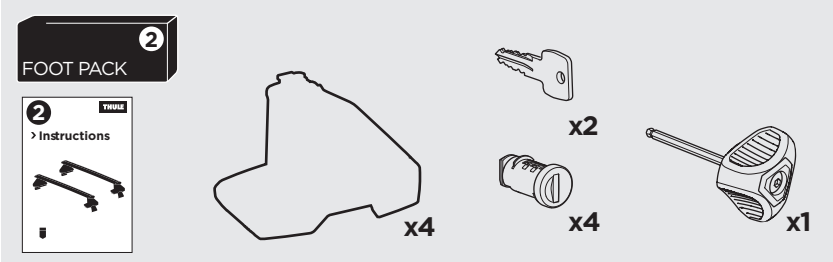

## Kit 145133

HYUNDAI iX20, 5-dr Hatchback, 10-  
KIA Venga, 5-dr Hatchback, 10-

ISO 11154-E

THULE WingBar Evo          THULE WingBar Edge          THULE WingBar          THULE SquareBar	Evo X (scale)	Edge X (scale)
HYUNDAI iX20, 5-dr Hatchback, 10-	44	I
KIA Venga, 5-dr Hatchback, 10-	43,5	J

THULE ProBar          THULE SlideBar	X (mm/inch)
HYUNDAI iX20, 5-dr Hatchback, 10-	1091 mm / 43"
KIA Venga, 5-dr Hatchback, 10-	1086 mm / 42 3/4"

THULE WingBar Evo          THULE WingBar Edge          THULE WingBar          THULE SquareBar	Evo Y (scale)	Edge Y (scale)
HYUNDAI iX20, 5-dr Hatchback, 10-	39	A
KIA Venga, 5-dr Hatchback, 10-	38,5	B

THULE ProBar          THULE SlideBar	Y (mm/inch)
HYUNDAI iX20, 5-dr Hatchback, 10-	1041 mm / 41"
KIA Venga, 5-dr Hatchback, 10-	1036 mm / 40 3/4"

	W (mm/inch)	Z (mm/inch)
HYUNDAI iX20, 5-dr Hatchback, 10-	620 mm / 24 3/8"	275 mm / 10 7/8"
KIA Venga, 5-dr Hatchback, 10-	710 mm / 28"	275 mm / 10 7/8"