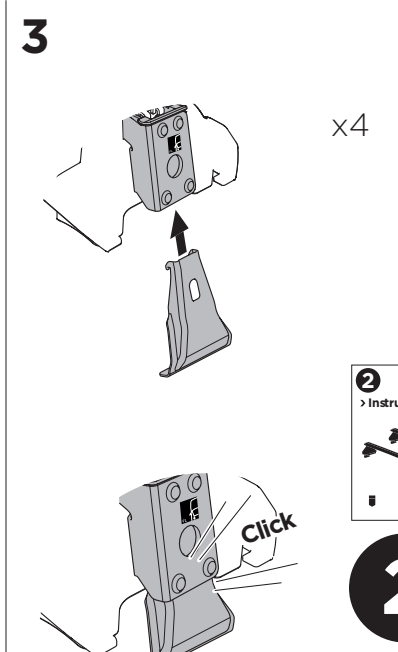

## Kit 145133

HYUNDAI iX20, 5-dr Hatchback, 10-  
KIA Venga, 5-dr Hatchback, 10-

ISO 11154-E

THULE WingBar Evo          THULE WingBar Edge          THULE WingBar          THULE SquareBar	Evo X (scale)	Edge X (scale)
HYUNDAI iX20, 5-dr Hatchback, 10-	44	I
KIA Venga, 5-dr Hatchback, 10-	43,5	J

THULE ProBar          THULE SlideBar	X (mm/inch)
HYUNDAI iX20, 5-dr Hatchback, 10-	1091 mm / 43"
KIA Venga, 5-dr Hatchback, 10-	1086 mm / 42 3/4"

THULE WingBar Evo          THULE WingBar Edge          THULE WingBar          THULE SquareBar	Evo Y (scale)	Edge Y (scale)
HYUNDAI iX20, 5-dr Hatchback, 10-	39	A
KIA Venga, 5-dr Hatchback, 10-	38,5	B

THULE ProBar          THULE SlideBar	Y (mm/inch)
HYUNDAI iX20, 5-dr Hatchback, 10-	1041 mm / 41"
KIA Venga, 5-dr Hatchback, 10-	1036 mm / 40 3/4"

	W (mm/inch)	Z (mm/inch)
HYUNDAI iX20, 5-dr Hatchback, 10-	620 mm / 24 3/8"	275 mm / 10 7/8"
KIA Venga, 5-dr Hatchback, 10-	710 mm / 28"	275 mm / 10 7/8"