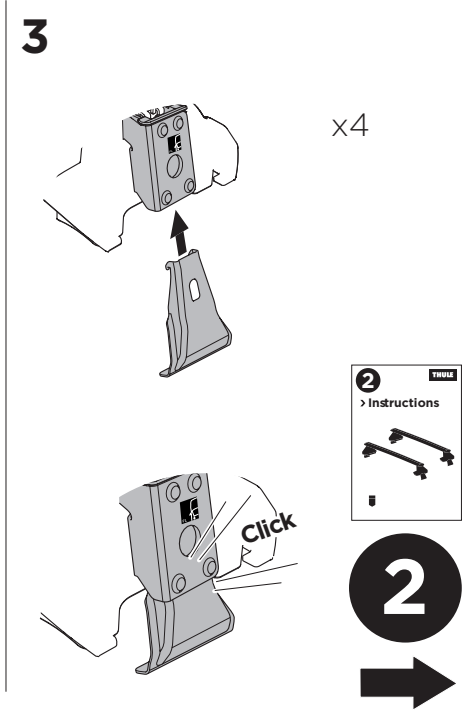

1

Kit 145092

HOLDEN/OPEL/VAUXHALL Insignia, 4-dr Sedan, 08-17

HOLDEN/OPEL/VAUXHALL Insignia, 5-dr Hatchback, 08-17

ISO 11154-E

THULE WingBar Evo	THULE WingBar Edge	THULE WingBar	THULE SquareBar	Evo X (scale)	Edge X (scale)
HOLDEN/OPEL/VAUXHALL Insignia, 4-dr Sedan, 08-17				45	G
HOLDEN/OPEL/VAUXHALL Insignia, 5-dr Hatchback, 08-17				45,5	F

THULE ProBar	THULE SlideBar	X (mm/inch)
HOLDEN/OPEL/VAUXHALL Insignia, 4-dr Sedan, 08-17		1101 mm / 43 ³ / ₈ "
HOLDEN/OPEL/VAUXHALL Insignia, 5-dr Hatchback, 08-17		1106 mm / 43 ¹ / ₂ "

THULE WingBar Evo	THULE WingBar Edge	THULE WingBar	THULE SquareBar	Evo Y (scale)	Edge Y (scale)
HOLDEN/OPEL/VAUXHALL Insignia, 4-dr Sedan, 08-17				37,5	D
HOLDEN/OPEL/VAUXHALL Insignia, 5-dr Hatchback, 08-17				38,5	B

THULE ProBar	THULE SlideBar	Y (mm/inch)
HOLDEN/OPEL/VAUXHALL Insignia, 4-dr Sedan, 08-17		1026 mm / 40 ³ / ₈ "
HOLDEN/OPEL/VAUXHALL Insignia, 5-dr Hatchback, 08-17		1036 mm / 40 ³ / ₄ "

	W (mm/inch)	Z (mm/inch)
HOLDEN/OPEL/VAUXHALL Insignia, 4-dr Sedan, 08-17	740 mm / 29 ¹ / ₈ "	130 mm / 5 ¹ / ₈ "
HOLDEN/OPEL/VAUXHALL Insignia, 5-dr Hatchback, 08-17	735 mm / 28 ⁷ / ₈ "	125 mm / 4 ⁷ / ₈ "