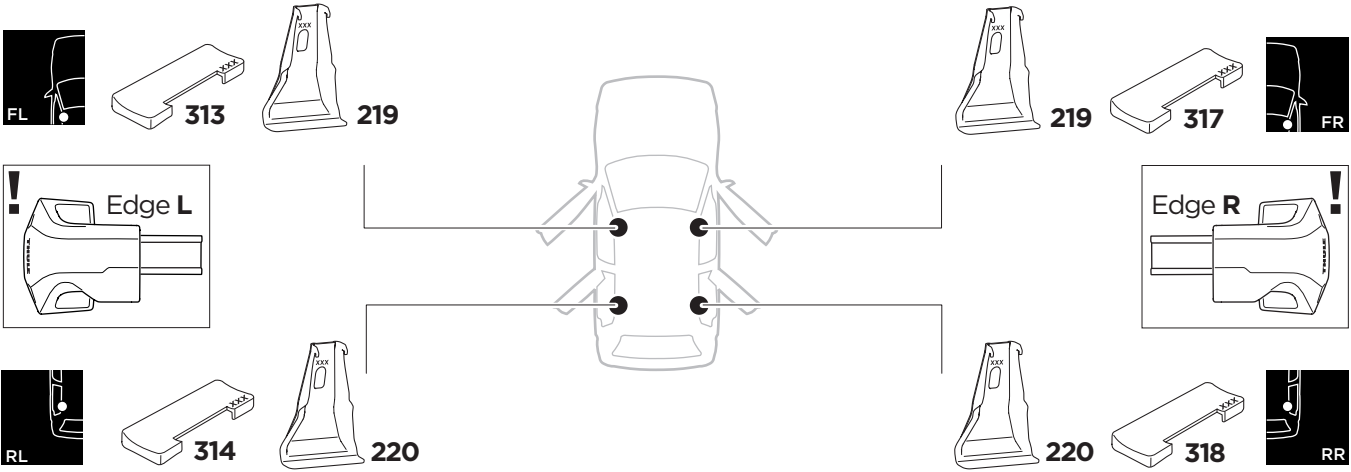

1

Kit 145092

HOLDEN/OPEL/VAUXHALL Insignia, 4-dr Sedan, 08-17

HOLDEN/OPEL/VAUXHALL Insignia, 5-dr Hatchback, 08-17

ISO 11154-E

THULE WingBar Evo	THULE WingBar Edge	THULE WingBar	THULE SquareBar	Evo X (scale)	Edge X (scale)
HOLDEN/OPEL/VAUXHALL Insignia, 4-dr Sedan, 08-17				45	G
HOLDEN/OPEL/VAUXHALL Insignia, 5-dr Hatchback, 08-17				45,5	F

THULE ProBar	THULE SlideBar	X (mm/inch)
HOLDEN/OPEL/VAUXHALL Insignia, 4-dr Sedan, 08-17		1101 mm / 43 ³ / ₈ "
HOLDEN/OPEL/VAUXHALL Insignia, 5-dr Hatchback, 08-17		1106 mm / 43 ¹ / ₂ "

THULE WingBar Evo	THULE WingBar Edge	THULE WingBar	THULE SquareBar	Evo Y (scale)	Edge Y (scale)
HOLDEN/OPEL/VAUXHALL Insignia, 4-dr Sedan, 08-17				37,5	D
HOLDEN/OPEL/VAUXHALL Insignia, 5-dr Hatchback, 08-17				38,5	B

THULE ProBar	THULE SlideBar	Y (mm/inch)
HOLDEN/OPEL/VAUXHALL Insignia, 4-dr Sedan, 08-17		1026 mm / 40 ³ / ₈ "
HOLDEN/OPEL/VAUXHALL Insignia, 5-dr Hatchback, 08-17		1036 mm / 40 ³ / ₄ "

	W (mm/inch)	Z (mm/inch)
HOLDEN/OPEL/VAUXHALL Insignia, 4-dr Sedan, 08-17	740 mm / 29 ¹ / ₈ "	130 mm / 5 ¹ / ₈ "
HOLDEN/OPEL/VAUXHALL Insignia, 5-dr Hatchback, 08-17	735 mm / 28 ⁷ / ₈ "	125 mm / 4 ⁷ / ₈ "