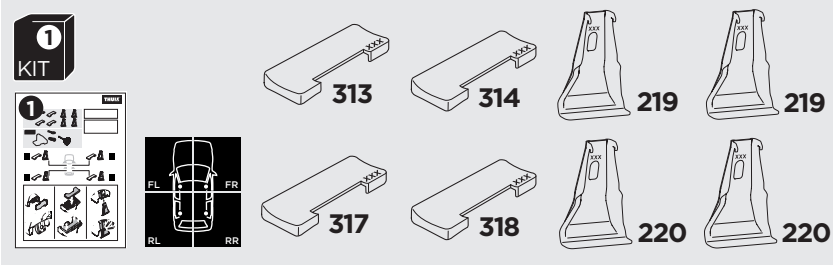

1

Kit 145092

HOLDEN/OPEL/VAUXHALL Insignia, 4-dr Sedan, 08-17

HOLDEN/OPEL/VAUXHALL Insignia, 5-dr Hatchback, 08-17

ISO 11154-E

THULE WingBar Evo	THULE WingBar Edge	THULE WingBar	THULE SquareBar	Evo X (scale)	Edge X (scale)
HOLDEN/OPEL/VAUXHALL Insignia, 4-dr Sedan, 08-17				45	G
HOLDEN/OPEL/VAUXHALL Insignia, 5-dr Hatchback, 08-17				45,5	F

THULE ProBar	THULE SlideBar	X (mm/inch)
HOLDEN/OPEL/VAUXHALL Insignia, 4-dr Sedan, 08-17		1101 mm / 43 ³ / ₈ "
HOLDEN/OPEL/VAUXHALL Insignia, 5-dr Hatchback, 08-17		1106 mm / 43 ¹ / ₂ "

THULE WingBar Evo	THULE WingBar Edge	THULE WingBar	THULE SquareBar	Evo Y (scale)	Edge Y (scale)
HOLDEN/OPEL/VAUXHALL Insignia, 4-dr Sedan, 08-17				37,5	D
HOLDEN/OPEL/VAUXHALL Insignia, 5-dr Hatchback, 08-17				38,5	B

THULE ProBar	THULE SlideBar	Y (mm/inch)
HOLDEN/OPEL/VAUXHALL Insignia, 4-dr Sedan, 08-17		1026 mm / 40 ³ / ₈ "
HOLDEN/OPEL/VAUXHALL Insignia, 5-dr Hatchback, 08-17		1036 mm / 40 ³ / ₄ "

	W (mm/inch)	Z (mm/inch)
HOLDEN/OPEL/VAUXHALL Insignia, 4-dr Sedan, 08-17	740 mm / 29 ¹ / ₈ "	130 mm / 5 ¹ / ₈ "
HOLDEN/OPEL/VAUXHALL Insignia, 5-dr Hatchback, 08-17	735 mm / 28 ⁷ / ₈ "	125 mm / 4 ⁷ / ₈ "