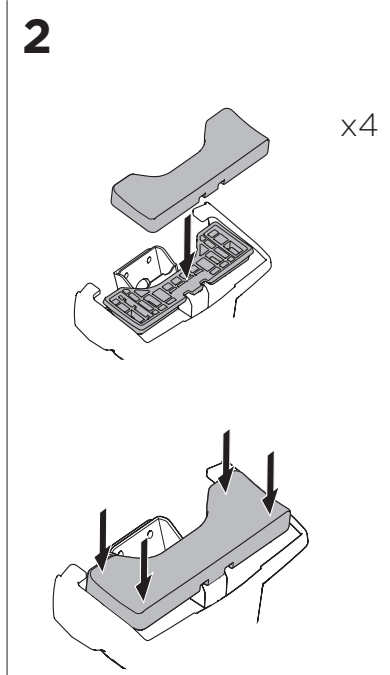

1

Kit 145092

HOLDEN/OPEL/VAUXHALL Insignia, 4-dr Sedan, 08-17

HOLDEN/OPEL/VAUXHALL Insignia, 5-dr Hatchback, 08-17

ISO 11154-E

THULE WingBar Evo	THULE WingBar Edge	THULE WingBar	THULE SquareBar	Evo X (scale)	Edge X (scale)
HOLDEN/OPEL/VAUXHALL Insignia, 4-dr Sedan, 08-17				45	G
HOLDEN/OPEL/VAUXHALL Insignia, 5-dr Hatchback, 08-17				45,5	F

THULE ProBar	THULE SlideBar	X (mm/inch)
HOLDEN/OPEL/VAUXHALL Insignia, 4-dr Sedan, 08-17		1101 mm / 43 ³ / ₈ "
HOLDEN/OPEL/VAUXHALL Insignia, 5-dr Hatchback, 08-17		1106 mm / 43 ¹ / ₂ "

THULE WingBar Evo	THULE WingBar Edge	THULE WingBar	THULE SquareBar	Evo Y (scale)	Edge Y (scale)
HOLDEN/OPEL/VAUXHALL Insignia, 4-dr Sedan, 08-17				37,5	D
HOLDEN/OPEL/VAUXHALL Insignia, 5-dr Hatchback, 08-17				38,5	B

THULE ProBar	THULE SlideBar	Y (mm/inch)
HOLDEN/OPEL/VAUXHALL Insignia, 4-dr Sedan, 08-17		1026 mm / 40 ³ / ₈ "
HOLDEN/OPEL/VAUXHALL Insignia, 5-dr Hatchback, 08-17		1036 mm / 40 ³ / ₄ "

	W (mm/inch)	Z (mm/inch)
HOLDEN/OPEL/VAUXHALL Insignia, 4-dr Sedan, 08-17	740 mm / 29 ¹ / ₈ "	130 mm / 5 ¹ / ₈ "
HOLDEN/OPEL/VAUXHALL Insignia, 5-dr Hatchback, 08-17	735 mm / 28 ⁷ / ₈ "	125 mm / 4 ⁷ / ₈ "