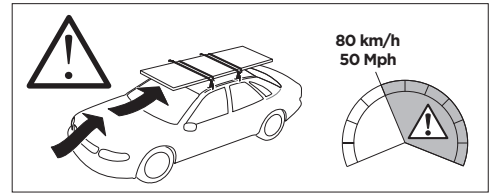

1

Kit 145092

HOLDEN/OPEL/VAUXHALL Insignia, 4-dr Sedan, 08-17

HOLDEN/OPEL/VAUXHALL Insignia, 5-dr Hatchback, 08-17

ISO 11154-E