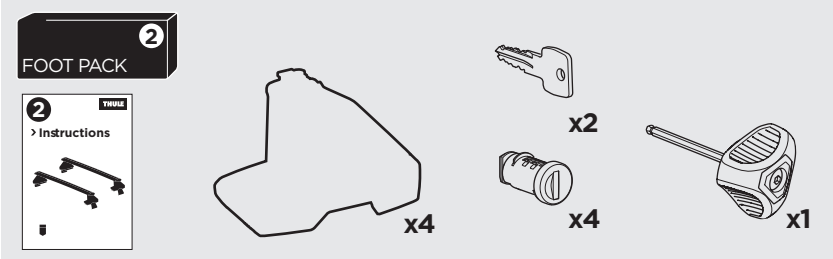

1

Kit 145092

HOLDEN/OPEL/VAUXHALL Insignia, 4-dr Sedan, 08-17

HOLDEN/OPEL/VAUXHALL Insignia, 5-dr Hatchback, 08-17

ISO 11154-E

THULE WingBar Evo	THULE WingBar Edge	THULE WingBar	THULE SquareBar	Evo X (scale)	Edge X (scale)
HOLDEN/OPEL/VAUXHALL Insignia, 4-dr Sedan, 08-17				45	G
HOLDEN/OPEL/VAUXHALL Insignia, 5-dr Hatchback, 08-17				45,5	F

THULE ProBar	THULE SlideBar	X (mm/inch)
HOLDEN/OPEL/VAUXHALL Insignia, 4-dr Sedan, 08-17		1101 mm / 43 ³ / ₈ "
HOLDEN/OPEL/VAUXHALL Insignia, 5-dr Hatchback, 08-17		1106 mm / 43 ¹ / ₂ "

THULE WingBar Evo	THULE WingBar Edge	THULE WingBar	THULE SquareBar	Evo Y (scale)	Edge Y (scale)
HOLDEN/OPEL/VAUXHALL Insignia, 4-dr Sedan, 08-17				37,5	D
HOLDEN/OPEL/VAUXHALL Insignia, 5-dr Hatchback, 08-17				38,5	B

THULE ProBar	THULE SlideBar	Y (mm/inch)
HOLDEN/OPEL/VAUXHALL Insignia, 4-dr Sedan, 08-17		1026 mm / 40 ³ / ₈ "
HOLDEN/OPEL/VAUXHALL Insignia, 5-dr Hatchback, 08-17		1036 mm / 40 ³ / ₄ "

	W (mm/inch)	Z (mm/inch)
HOLDEN/OPEL/VAUXHALL Insignia, 4-dr Sedan, 08-17	740 mm / 29 ¹ / ₈ "	130 mm / 5 ¹ / ₈ "
HOLDEN/OPEL/VAUXHALL Insignia, 5-dr Hatchback, 08-17	735 mm / 28 ⁷ / ₈ "	125 mm / 4 ⁷ / ₈ "