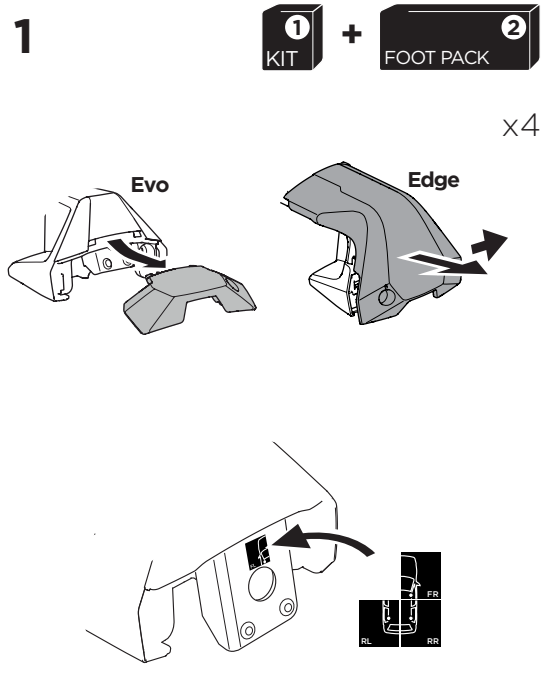

1

Kit 145092

HOLDEN/OPEL/VAUXHALL Insignia, 4-dr Sedan, 08-17

HOLDEN/OPEL/VAUXHALL Insignia, 5-dr Hatchback, 08-17

ISO 11154-E

THULE WingBar Evo	THULE WingBar Edge	THULE WingBar	THULE SquareBar	Evo X (scale)	Edge X (scale)
HOLDEN/OPEL/VAUXHALL Insignia, 4-dr Sedan, 08-17				45	G
HOLDEN/OPEL/VAUXHALL Insignia, 5-dr Hatchback, 08-17				45,5	F

THULE ProBar	THULE SlideBar	X (mm/inch)
HOLDEN/OPEL/VAUXHALL Insignia, 4-dr Sedan, 08-17		1101 mm / 43 ³ / ₈ "
HOLDEN/OPEL/VAUXHALL Insignia, 5-dr Hatchback, 08-17		1106 mm / 43 ¹ / ₂ "

THULE WingBar Evo	THULE WingBar Edge	THULE WingBar	THULE SquareBar	Evo Y (scale)	Edge Y (scale)
HOLDEN/OPEL/VAUXHALL Insignia, 4-dr Sedan, 08-17				37,5	D
HOLDEN/OPEL/VAUXHALL Insignia, 5-dr Hatchback, 08-17				38,5	B

THULE ProBar	THULE SlideBar	Y (mm/inch)
HOLDEN/OPEL/VAUXHALL Insignia, 4-dr Sedan, 08-17		1026 mm / 40 ³ / ₈ "
HOLDEN/OPEL/VAUXHALL Insignia, 5-dr Hatchback, 08-17		1036 mm / 40 ³ / ₄ "

	W (mm/inch)	Z (mm/inch)
HOLDEN/OPEL/VAUXHALL Insignia, 4-dr Sedan, 08-17	740 mm / 29 ¹ / ₈ "	130 mm / 5 ¹ / ₈ "
HOLDEN/OPEL/VAUXHALL Insignia, 5-dr Hatchback, 08-17	735 mm / 28 ⁷ / ₈ "	125 mm / 4 ⁷ / ₈ "