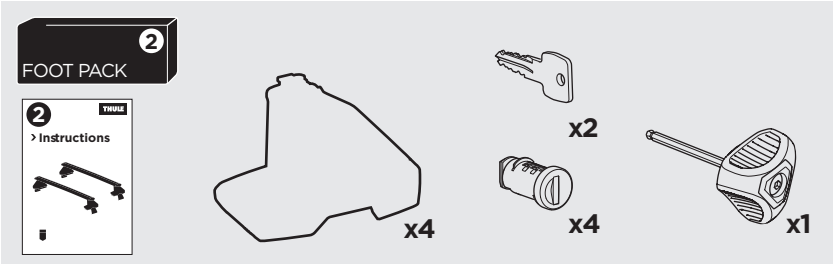

1

Kit 145084

AUDI A4, 4-dr Sedan, 08-15

ISO 11154-E

THULE WingBar Evo	THULE WingBar Edge	THULE WingBar	THULE SquareBar	Evo X (scale)	Edge X (scale)
AUDI A4, 4-dr Sedan, 08-15				35,5	H

THULE ProBar	THULE SlideBar	X (mm/inch)		
AUDI A4, 4-dr Sedan, 08-15		1006 mm / 39 5/8"		

THULE WingBar Evo	THULE WingBar Edge	THULE WingBar	THULE SquareBar	Evo Y (scale)	Edge Y (scale)
AUDI A4, 4-dr Sedan, 08-15				30	A

THULE ProBar	THULE SlideBar	Y (mm/inch)		
AUDI A4, 4-dr Sedan, 08-15		951 mm / 37 1/2"		

	W (mm/inch)	Z (mm/inch)
AUDI A4, 4-dr Sedan, 08-15	765 mm / 30 1/8"	205 mm / 8 1/8"