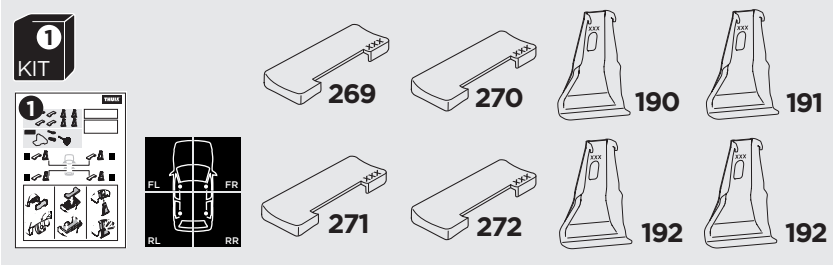

1

Kit 145084

AUDI A4, 4-dr Sedan, 08-15

ISO 11154-E

THULE WingBar Evo	THULE WingBar Edge	THULE WingBar	THULE SquareBar	Evo X (scale)	Edge X (scale)
AUDI A4, 4-dr Sedan, 08-15				35,5	H

THULE ProBar	THULE SlideBar	X (mm/inch)		
AUDI A4, 4-dr Sedan, 08-15		1006 mm / 39 5/8"		

THULE WingBar Evo	THULE WingBar Edge	THULE WingBar	THULE SquareBar	Evo Y (scale)	Edge Y (scale)
AUDI A4, 4-dr Sedan, 08-15				30	A

THULE ProBar	THULE SlideBar	Y (mm/inch)		
AUDI A4, 4-dr Sedan, 08-15		951 mm / 37 1/2"		

	W (mm/inch)	Z (mm/inch)
AUDI A4, 4-dr Sedan, 08-15	765 mm / 30 1/8"	205 mm / 8 1/8"