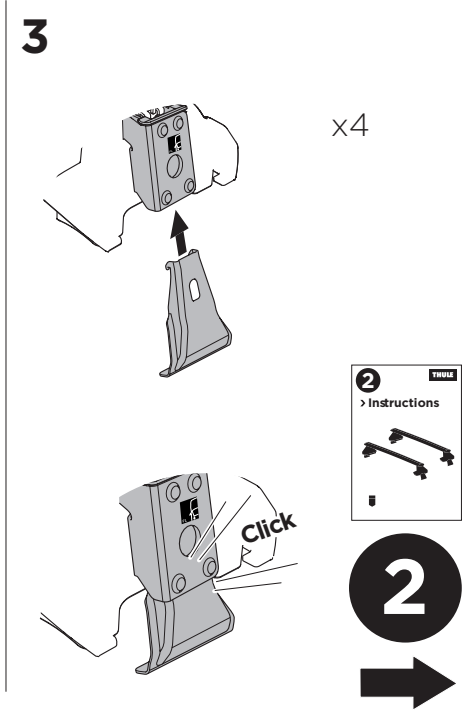

1

Kit 145084

AUDI A4, 4-dr Sedan, 08-15

ISO 11154-E