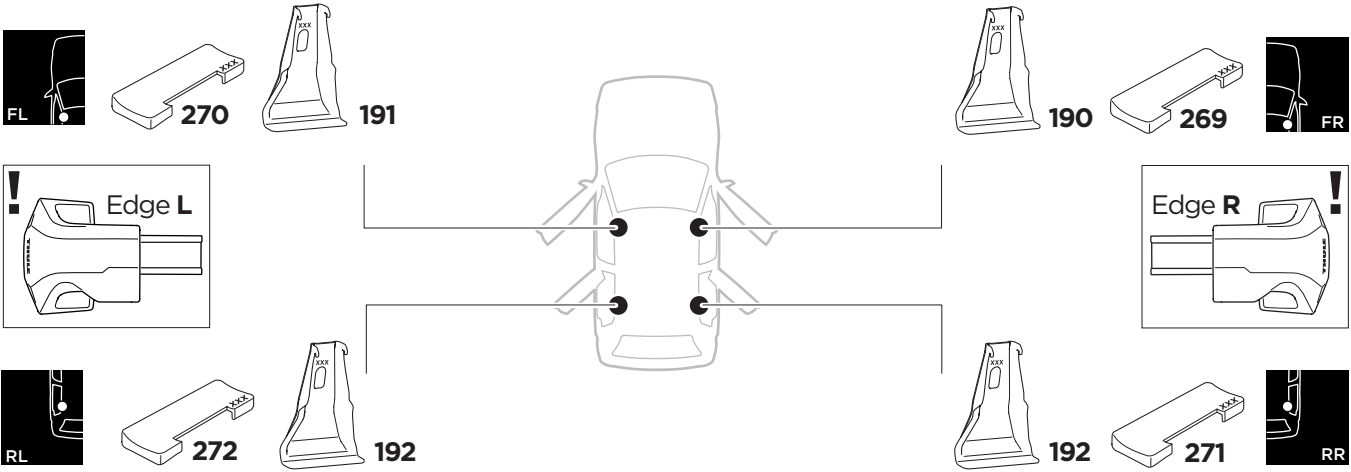

1

Kit 145084

AUDI A4, 4-dr Sedan, 08-15

ISO 11154-E

THULE WingBar Evo	THULE WingBar Edge	THULE WingBar	THULE SquareBar	Evo X (scale)	Edge X (scale)
AUDI A4, 4-dr Sedan, 08-15				35,5	H

THULE ProBar	THULE SlideBar	X (mm/inch)		
AUDI A4, 4-dr Sedan, 08-15		1006 mm / 39 5/8"		

THULE WingBar Evo	THULE WingBar Edge	THULE WingBar	THULE SquareBar	Evo Y (scale)	Edge Y (scale)
AUDI A4, 4-dr Sedan, 08-15				30	A

THULE ProBar	THULE SlideBar	Y (mm/inch)		
AUDI A4, 4-dr Sedan, 08-15		951 mm / 37 1/2"		

	W (mm/inch)	Z (mm/inch)
AUDI A4, 4-dr Sedan, 08-15	765 mm / 30 1/8"	205 mm / 8 1/8"