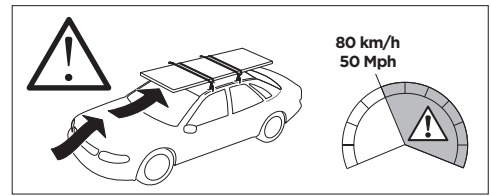

1

Kit 145084

AUDI A4, 4-dr Sedan, 08-15

ISO 11154-E