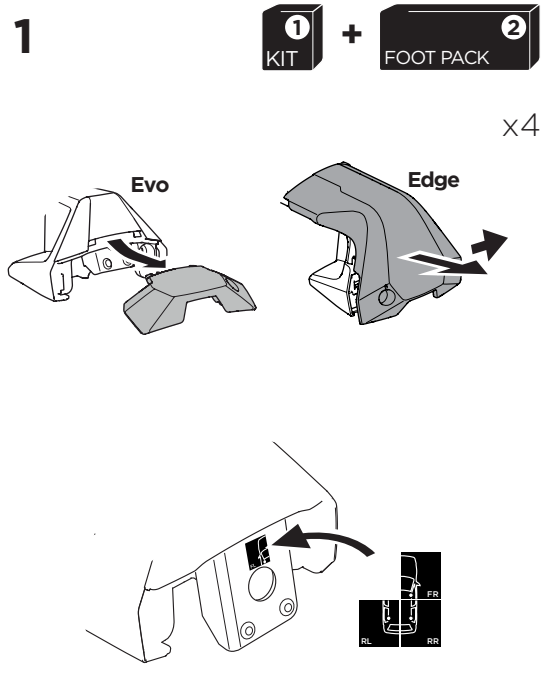

1

Kit 145084

AUDI A4, 4-dr Sedan, 08-15

ISO 11154-E