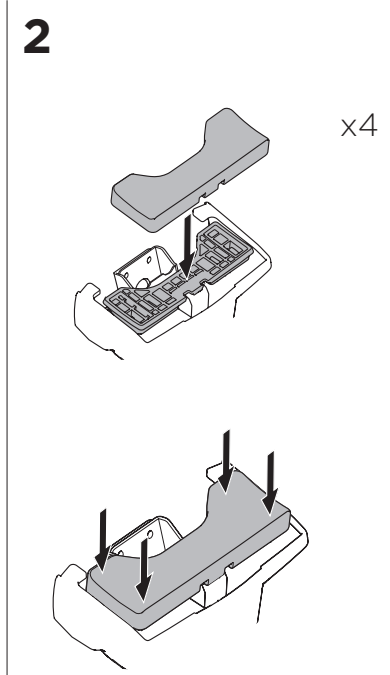

1

Kit 145084

AUDI A4, 4-dr Sedan, 08-15

ISO 11154-E

THULE WingBar Evo	THULE WingBar Edge	THULE WingBar	THULE SquareBar	Evo X (scale)	Edge X (scale)
AUDI A4, 4-dr Sedan, 08-15				35,5	H

THULE ProBar	THULE SlideBar	X (mm/inch)		
AUDI A4, 4-dr Sedan, 08-15		1006 mm / 39 5/8"		

THULE WingBar Evo	THULE WingBar Edge	THULE WingBar	THULE SquareBar	Evo Y (scale)	Edge Y (scale)
AUDI A4, 4-dr Sedan, 08-15				30	A

THULE ProBar	THULE SlideBar	Y (mm/inch)		
AUDI A4, 4-dr Sedan, 08-15		951 mm / 37 1/2"		

	W (mm/inch)	Z (mm/inch)
AUDI A4, 4-dr Sedan, 08-15	765 mm / 30 1/8"	205 mm / 8 1/8"