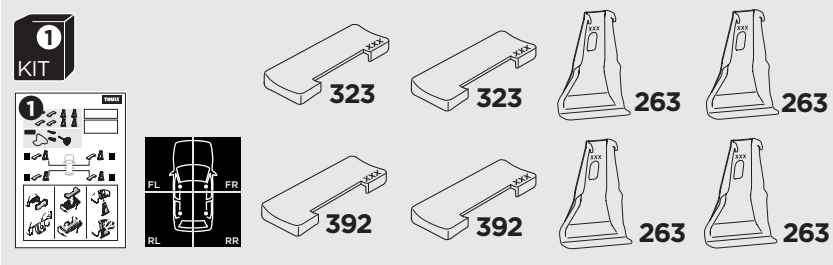

1

Kit 145116

LAND ROVER Range Rover Sport, 5-dr SUV, 04-09, 10-13

ISO 11154-E

THULE WingBar Evo	THULE WingBar Edge	THULE WingBar	THULE SquareBar	Evo X (scale)	Edge X (scale)
LAND ROVER Range Rover Sport, 5-dr SUV, 04-09, 10-13				57	A

THULE ProBar	THULE SlideBar	X (mm/inch)		
LAND ROVER Range Rover Sport, 5-dr SUV, 04-09, 10-13		1221 mm / 48 1/8"		

THULE WingBar Evo	THULE WingBar Edge	THULE WingBar	THULE SquareBar	Evo Y (scale)	Edge Y (scale)
LAND ROVER Range Rover Sport, 5-dr SUV, 04-09, 10-13				56,5	B

THULE ProBar	THULE SlideBar	Y (mm/inch)		
LAND ROVER Range Rover Sport, 5-dr SUV, 04-09, 10-13		1216 mm / 47 7/8"		

	W (mm/inch)	Z (mm/inch)
LAND ROVER Range Rover Sport, 5-dr SUV, 04-09, 10-13	700 mm / 27 1/2"	320 mm / 12 5/8"