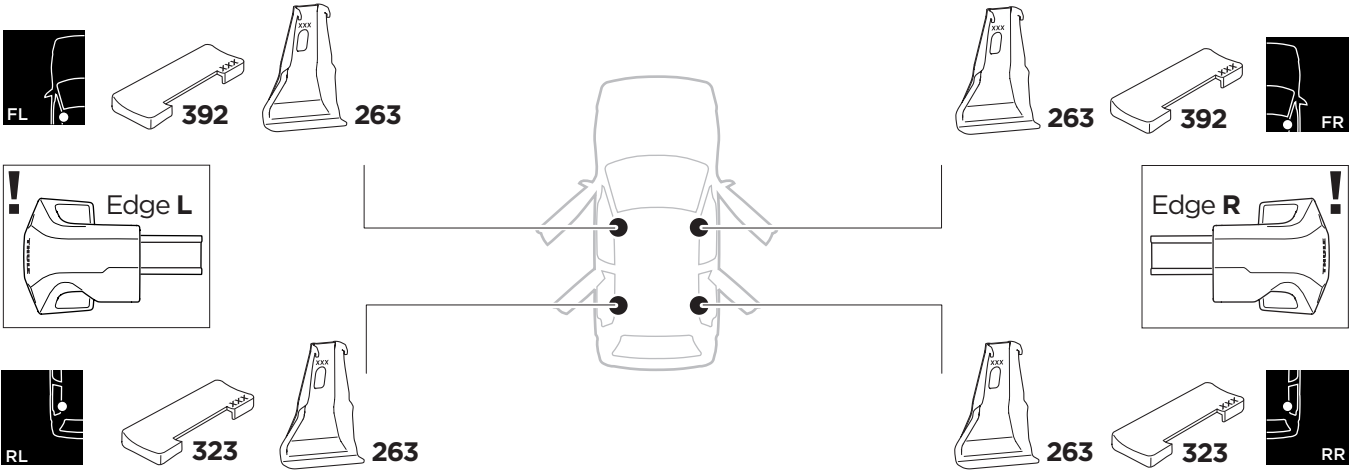

1

Kit 145116

LAND ROVER Range Rover Sport, 5-dr SUV, 04-09, 10-13

ISO 11154-E

THULE WingBar Evo	THULE WingBar Edge	THULE WingBar	THULE SquareBar	Evo X (scale)	Edge X (scale)
LAND ROVER Range Rover Sport, 5-dr SUV, 04-09, 10-13				57	A

THULE ProBar	THULE SlideBar	X (mm/inch)		
LAND ROVER Range Rover Sport, 5-dr SUV, 04-09, 10-13		1221 mm / 48 1/8"		

THULE WingBar Evo	THULE WingBar Edge	THULE WingBar	THULE SquareBar	Evo Y (scale)	Edge Y (scale)
LAND ROVER Range Rover Sport, 5-dr SUV, 04-09, 10-13				56,5	B

THULE ProBar	THULE SlideBar	Y (mm/inch)		
LAND ROVER Range Rover Sport, 5-dr SUV, 04-09, 10-13		1216 mm / 47 7/8"		

	W (mm/inch)	Z (mm/inch)
LAND ROVER Range Rover Sport, 5-dr SUV, 04-09, 10-13	700 mm / 27 1/2"	320 mm / 12 5/8"