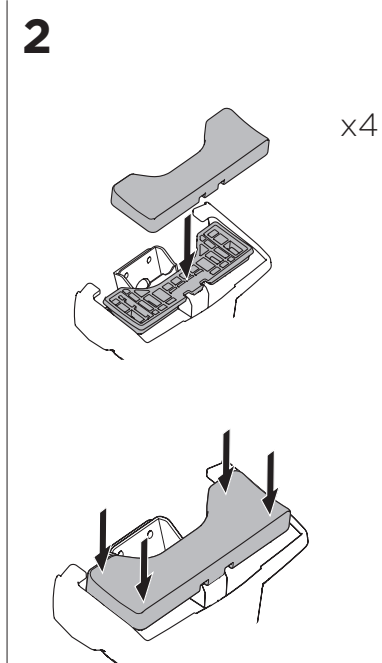

1

Kit 145116

LAND ROVER Range Rover Sport, 5-dr SUV, 04-09, 10-13

ISO 11154-E

THULE WingBar Evo	THULE WingBar Edge	THULE WingBar	THULE SquareBar	Evo X (scale)	Edge X (scale)
LAND ROVER Range Rover Sport, 5-dr SUV, 04-09, 10-13				57	A

THULE ProBar	THULE SlideBar	X (mm/inch)		
LAND ROVER Range Rover Sport, 5-dr SUV, 04-09, 10-13		1221 mm / 48 1/8"		

THULE WingBar Evo	THULE WingBar Edge	THULE WingBar	THULE SquareBar	Evo Y (scale)	Edge Y (scale)
LAND ROVER Range Rover Sport, 5-dr SUV, 04-09, 10-13				56,5	B

THULE ProBar	THULE SlideBar	Y (mm/inch)		
LAND ROVER Range Rover Sport, 5-dr SUV, 04-09, 10-13		1216 mm / 47 7/8"		

	W (mm/inch)	Z (mm/inch)
LAND ROVER Range Rover Sport, 5-dr SUV, 04-09, 10-13	700 mm / 27 1/2"	320 mm / 12 5/8"