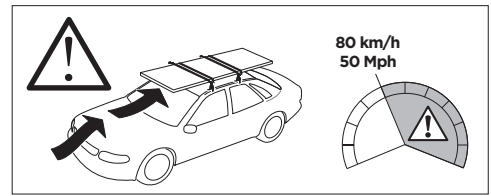

1

Kit 145116

LAND ROVER Range Rover Sport, 5-dr SUV, 04-09, 10-13

ISO 11154-E