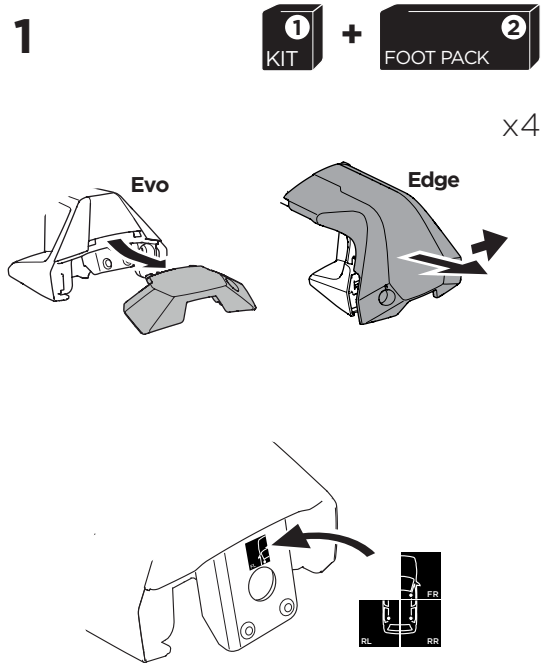

1

Kit 145116

LAND ROVER Range Rover Sport, 5-dr SUV, 04-09, 10-13

ISO 11154-E

THULE WingBar Evo	THULE WingBar Edge	THULE WingBar	THULE SquareBar	Evo X (scale)	Edge X (scale)
LAND ROVER Range Rover Sport, 5-dr SUV, 04-09, 10-13				57	A

THULE ProBar	THULE SlideBar	X (mm/inch)		
LAND ROVER Range Rover Sport, 5-dr SUV, 04-09, 10-13		1221 mm / 48 1/8"		

THULE WingBar Evo	THULE WingBar Edge	THULE WingBar	THULE SquareBar	Evo Y (scale)	Edge Y (scale)
LAND ROVER Range Rover Sport, 5-dr SUV, 04-09, 10-13				56,5	B

THULE ProBar	THULE SlideBar	Y (mm/inch)		
LAND ROVER Range Rover Sport, 5-dr SUV, 04-09, 10-13		1216 mm / 47 7/8"		

	W (mm/inch)	Z (mm/inch)
LAND ROVER Range Rover Sport, 5-dr SUV, 04-09, 10-13	700 mm / 27 1/2"	320 mm / 12 5/8"