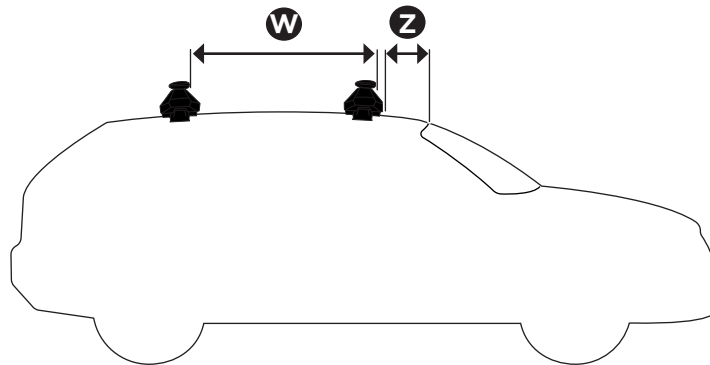

1

Kit 145116

LAND ROVER Range Rover Sport, 5-dr SUV, 04-09, 10-13

ISO 11154-E

THULE WingBar Evo	THULE WingBar Edge	THULE WingBar	THULE SquareBar	Evo X (scale)	Edge X (scale)
LAND ROVER Range Rover Sport, 5-dr SUV, 04-09, 10-13				57	A

THULE ProBar	THULE SlideBar	X (mm/inch)		
LAND ROVER Range Rover Sport, 5-dr SUV, 04-09, 10-13		1221 mm / 48 1/8"		

THULE WingBar Evo	THULE WingBar Edge	THULE WingBar	THULE SquareBar	Evo Y (scale)	Edge Y (scale)
LAND ROVER Range Rover Sport, 5-dr SUV, 04-09, 10-13				56,5	B

THULE ProBar	THULE SlideBar	Y (mm/inch)		
LAND ROVER Range Rover Sport, 5-dr SUV, 04-09, 10-13		1216 mm / 47 7/8"		

	W (mm/inch)	Z (mm/inch)
LAND ROVER Range Rover Sport, 5-dr SUV, 04-09, 10-13	700 mm / 27 1/2"	320 mm / 12 5/8"