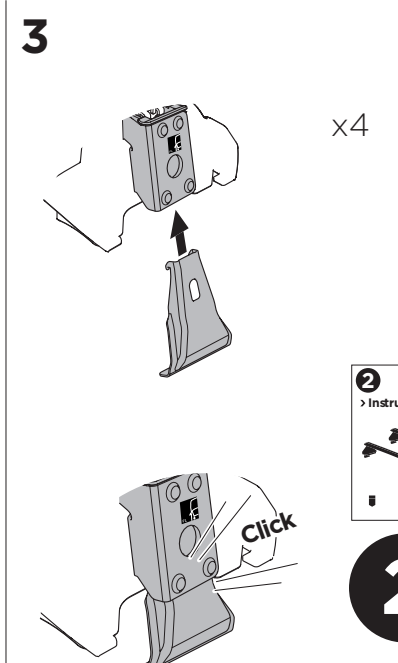

1

Kit 145116

LAND ROVER Range Rover Sport, 5-dr SUV, 04-09, 10-13

ISO 11154-E

THULE WingBar Evo	THULE WingBar Edge	THULE WingBar	THULE SquareBar	Evo X (scale)	Edge X (scale)
LAND ROVER Range Rover Sport, 5-dr SUV, 04-09, 10-13				57	A

THULE ProBar	THULE SlideBar	X (mm/inch)		
LAND ROVER Range Rover Sport, 5-dr SUV, 04-09, 10-13		1221 mm / 48 1/8"		

THULE WingBar Evo	THULE WingBar Edge	THULE WingBar	THULE SquareBar	Evo Y (scale)	Edge Y (scale)
LAND ROVER Range Rover Sport, 5-dr SUV, 04-09, 10-13				56,5	B

THULE ProBar	THULE SlideBar	Y (mm/inch)		
LAND ROVER Range Rover Sport, 5-dr SUV, 04-09, 10-13		1216 mm / 47 7/8"		

	W (mm/inch)	Z (mm/inch)
LAND ROVER Range Rover Sport, 5-dr SUV, 04-09, 10-13	700 mm / 27 1/2"	320 mm / 12 5/8"