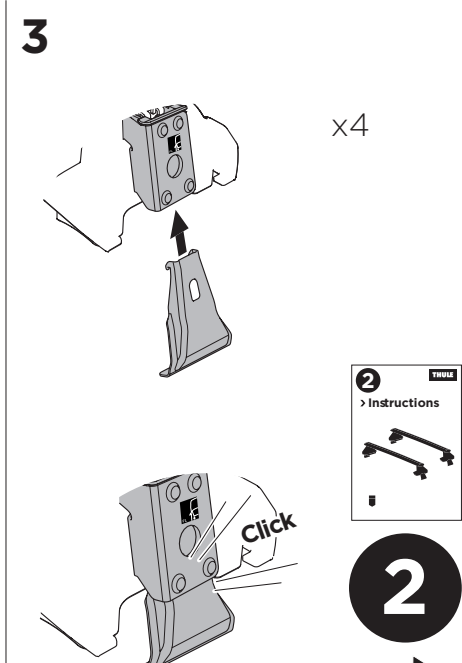

1

Kit 145123

LAND ROVER Freelander 2, 5-dr SUV, 07-14

ISO 11154-E

THULE WingBar Evo	THULE WingBar Edge	THULE WingBar	THULE SquareBar	Evo X (scale)	Edge X (scale)
LAND ROVER Freelander 2, 5-dr SUV, 07-14				46	E
THULE ProBar	THULE SlideBar				X (mm/inch)
LAND ROVER Freelander 2, 5-dr SUV, 07-14				1111 mm / 43 3/4"	

THULE WingBar Evo	THULE WingBar Edge	THULE WingBar	THULE SquareBar	Evo Y (scale)	Edge Y (scale)
LAND ROVER Freelander 2, 5-dr SUV, 07-14				44	I
THULE ProBar	THULE SlideBar				Y (mm/inch)
LAND ROVER Freelander 2, 5-dr SUV, 07-14				1091 mm / 43"	

	W (mm/inch)	Z (mm/inch)
LAND ROVER Freelander 2, 5-dr SUV, 07-14	700 mm / 27 1/2"	310 mm / 12 1/4"