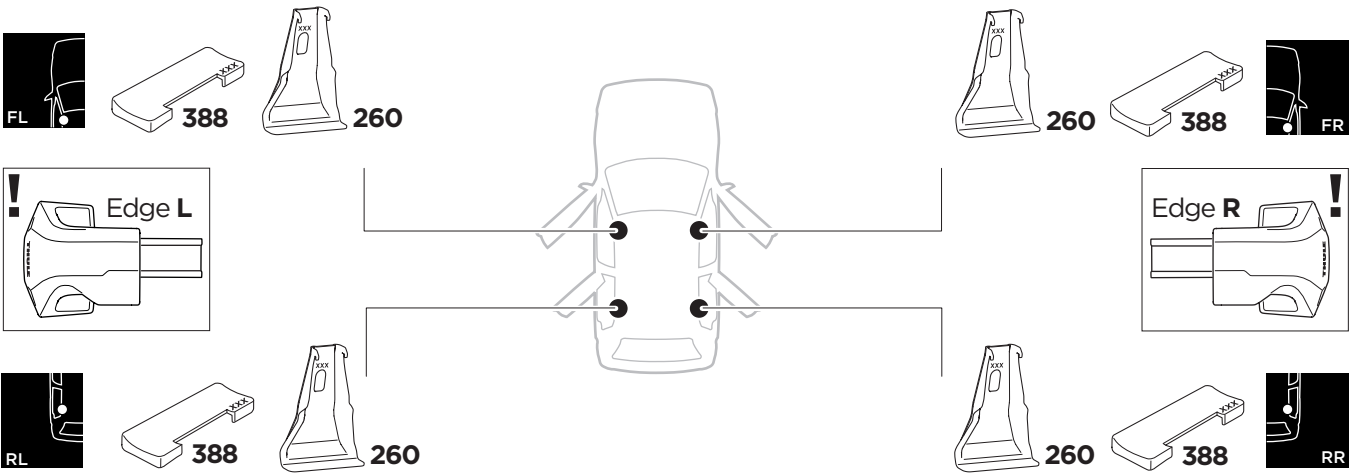

1

Kit 145123

LAND ROVER Freelander 2, 5-dr SUV, 07-14

ISO 11154-E

THULE WingBar Evo	THULE WingBar Edge	THULE WingBar	THULE SquareBar	Evo X (scale)	Edge X (scale)
LAND ROVER Freelander 2, 5-dr SUV, 07-14				46	E
THULE ProBar	THULE SlideBar				X (mm/inch)
LAND ROVER Freelander 2, 5-dr SUV, 07-14				1111 mm / 43 3/4"	

THULE WingBar Evo	THULE WingBar Edge	THULE WingBar	THULE SquareBar	Evo Y (scale)	Edge Y (scale)
LAND ROVER Freelander 2, 5-dr SUV, 07-14				44	I
THULE ProBar	THULE SlideBar				Y (mm/inch)
LAND ROVER Freelander 2, 5-dr SUV, 07-14				1091 mm / 43"	

	W (mm/inch)	Z (mm/inch)
LAND ROVER Freelander 2, 5-dr SUV, 07-14	700 mm / 27 1/2"	310 mm / 12 1/4"