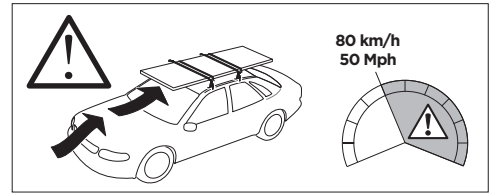

1

Kit 145123

LAND ROVER Freelander 2, 5-dr SUV, 07-14

ISO 11154-E

THULE WingBar Evo	THULE WingBar Edge	THULE WingBar	THULE SquareBar	Evo X (scale)	Edge X (scale)
LAND ROVER Freelander 2, 5-dr SUV, 07-14				46	E
THULE ProBar	THULE SlideBar				X (mm/inch)
LAND ROVER Freelander 2, 5-dr SUV, 07-14				1111 mm / 43 3/4"	

	W (mm/inch)	Z (mm/inch)
LAND ROVER Freelander 2, 5-dr SUV, 07-14	700 mm / 27 1/2"	310 mm / 12 1/4"