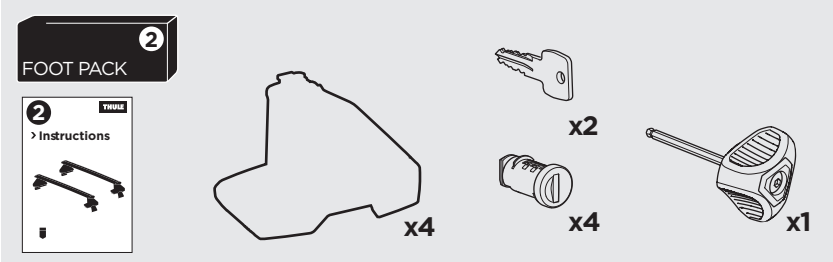

1

Kit 145123

LAND ROVER Freelander 2, 5-dr SUV, 07-14

ISO 11154-E

THULE WingBar Evo	THULE WingBar Edge	THULE WingBar	THULE SquareBar	Evo X (scale)	Edge X (scale)
LAND ROVER Freelander 2, 5-dr SUV, 07-14				46	E
THULE ProBar	THULE SlideBar				X (mm/inch)
LAND ROVER Freelander 2, 5-dr SUV, 07-14				1111 mm / 43 3/4"	

THULE WingBar Evo	THULE WingBar Edge	THULE WingBar	THULE SquareBar	Evo Y (scale)	Edge Y (scale)
LAND ROVER Freelander 2, 5-dr SUV, 07-14				44	I
THULE ProBar	THULE SlideBar				Y (mm/inch)
LAND ROVER Freelander 2, 5-dr SUV, 07-14				1091 mm / 43"	

	W (mm/inch)	Z (mm/inch)
LAND ROVER Freelander 2, 5-dr SUV, 07-14	700 mm / 27 1/2"	310 mm / 12 1/4"