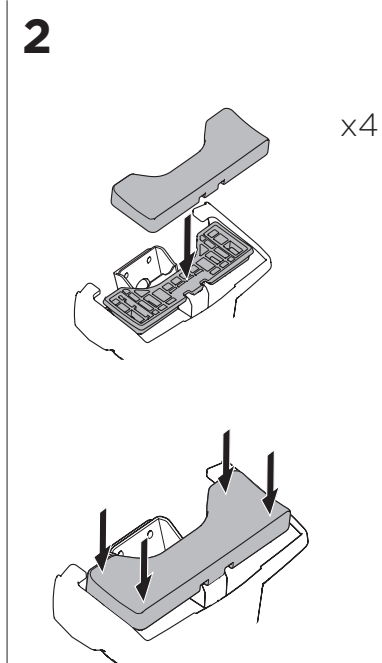

1

Kit 145123

LAND ROVER Freelander 2, 5-dr SUV, 07-14

ISO 11154-E

THULE WingBar Evo	THULE WingBar Edge	THULE WingBar	THULE SquareBar	Evo X (scale)	Edge X (scale)
LAND ROVER Freelander 2, 5-dr SUV, 07-14				46	E
THULE ProBar	THULE SlideBar				X (mm/inch)
LAND ROVER Freelander 2, 5-dr SUV, 07-14				1111 mm / 43 3/4"	

THULE WingBar Evo	THULE WingBar Edge	THULE WingBar	THULE SquareBar	Evo Y (scale)	Edge Y (scale)
LAND ROVER Freelander 2, 5-dr SUV, 07-14				44	I
THULE ProBar	THULE SlideBar				Y (mm/inch)
LAND ROVER Freelander 2, 5-dr SUV, 07-14				1091 mm / 43"	

	W (mm/inch)	Z (mm/inch)
LAND ROVER Freelander 2, 5-dr SUV, 07-14	700 mm / 27 1/2"	310 mm / 12 1/4"