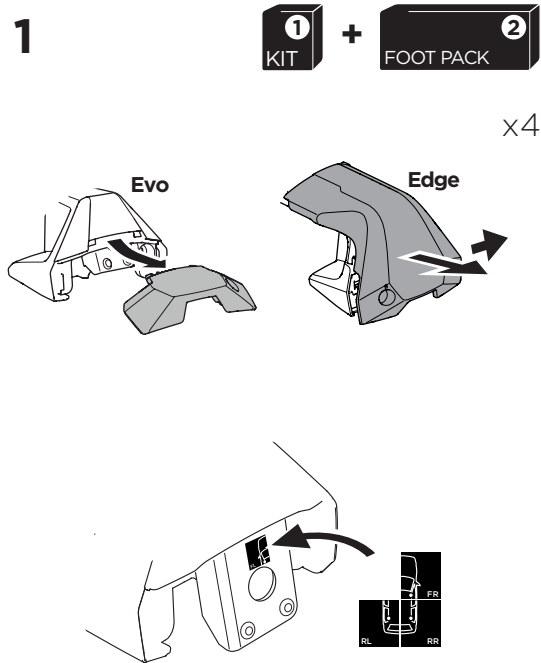

1

Kit 145123

LAND ROVER Freelander 2, 5-dr SUV, 07-14

ISO 11154-E

THULE WingBar Evo	THULE WingBar Edge	THULE WingBar	THULE SquareBar	Evo X (scale)	Edge X (scale)
LAND ROVER Freelander 2, 5-dr SUV, 07-14				46	E
THULE ProBar	THULE SlideBar				X (mm/inch)
LAND ROVER Freelander 2, 5-dr SUV, 07-14				1111 mm / 43 3/4"	

THULE WingBar Evo	THULE WingBar Edge	THULE WingBar	THULE SquareBar	Evo Y (scale)	Edge Y (scale)
LAND ROVER Freelander 2, 5-dr SUV, 07-14				44	I
THULE ProBar	THULE SlideBar				Y (mm/inch)
LAND ROVER Freelander 2, 5-dr SUV, 07-14				1091 mm / 43"	

	W (mm/inch)	Z (mm/inch)
LAND ROVER Freelander 2, 5-dr SUV, 07-14	700 mm / 27 1/2"	310 mm / 12 1/4"