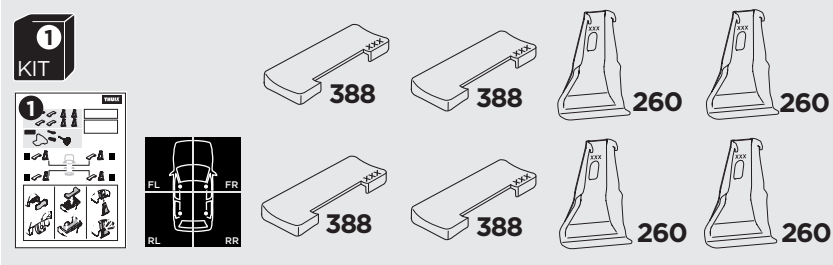

1

Kit 145123

LAND ROVER Freelander 2, 5-dr SUV, 07-14

ISO 11154-E

THULE WingBar Evo	THULE WingBar Edge	THULE WingBar	THULE SquareBar	Evo X (scale)	Edge X (scale)
LAND ROVER Freelander 2, 5-dr SUV, 07-14				46	E
THULE ProBar	THULE SlideBar				X (mm/inch)
LAND ROVER Freelander 2, 5-dr SUV, 07-14				1111 mm / 43 3/4"	

THULE WingBar Evo	THULE WingBar Edge	THULE WingBar	THULE SquareBar	Evo Y (scale)	Edge Y (scale)
LAND ROVER Freelander 2, 5-dr SUV, 07-14				44	I
THULE ProBar	THULE SlideBar				Y (mm/inch)
LAND ROVER Freelander 2, 5-dr SUV, 07-14				1091 mm / 43"	

	W (mm/inch)	Z (mm/inch)
LAND ROVER Freelander 2, 5-dr SUV, 07-14	700 mm / 27 1/2"	310 mm / 12 1/4"