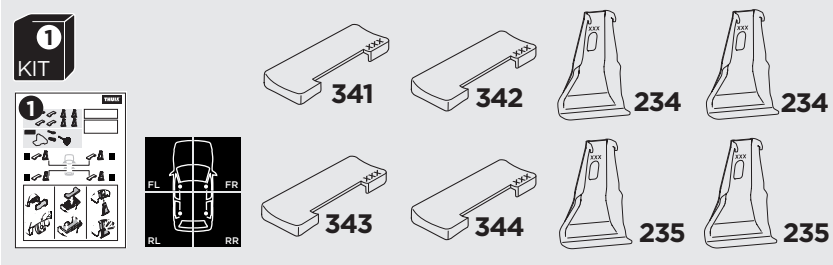

1

Kit 145109

TOYOTA Auris, 5-dr Hatchback, 06-12

TOYOTA Corolla, 5-dr Hatchback, 06-12 (Australia)

ISO 11154-E

THULE WingBar Evo	THULE WingBar Edge	THULE WingBar	THULE SquareBar	Evo X (scale)	Edge X (scale)
TOYOTA Auris, 5-dr Hatchback, 06-12				38	C
TOYOTA Corolla, 5-dr Hatchback, 06-12 (Australia)				38	C

THULE ProBar	THULE SlideBar	X (mm/inch)
TOYOTA Auris, 5-dr Hatchback, 06-12		1031 mm / 40 5/8"
TOYOTA Corolla, 5-dr Hatchback, 06-12 (Australia)		1031 mm / 40 5/8"

THULE WingBar Evo	THULE WingBar Edge	THULE WingBar	THULE SquareBar	Evo Y (scale)	Edge Y (scale)
TOYOTA Auris, 5-dr Hatchback, 06-12				35,5	H
TOYOTA Corolla, 5-dr Hatchback, 06-12 (Australia)				35,5	H

THULE ProBar	THULE SlideBar	Y (mm/inch)
TOYOTA Auris, 5-dr Hatchback, 06-12		1006 mm / 39 5/8"
TOYOTA Corolla, 5-dr Hatchback, 06-12 (Australia)		1006 mm / 39 5/8"

	W (mm/inch)	Z (mm/inch)
TOYOTA Auris, 5-dr Hatchback, 06-12	700 mm / 27 1/2"	240 mm / 9 1/2"
TOYOTA Corolla, 5-dr Hatchback, 06-12 (Australia)	700 mm / 27 1/2"	240 mm / 9 1/2"