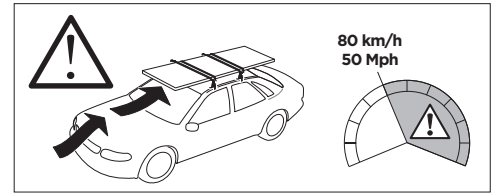

1

Kit 145109

TOYOTA Auris, 5-dr Hatchback, 06-12

TOYOTA Corolla, 5-dr Hatchback, 06-12 (Australia)

ISO 11154-E