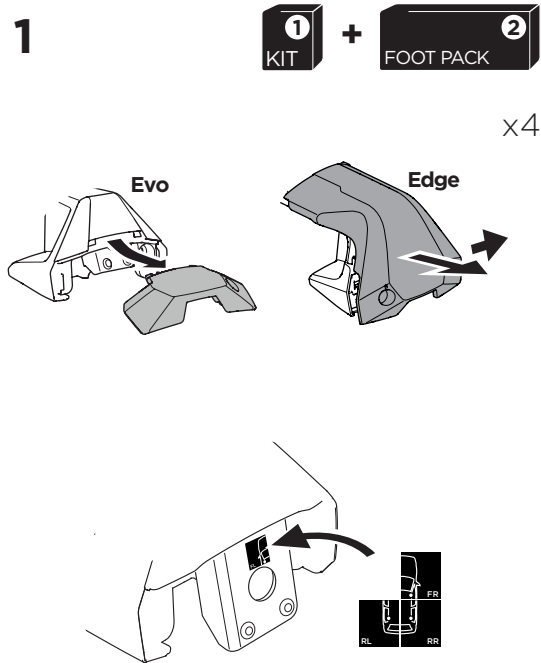

1

Kit 145109

TOYOTA Auris, 5-dr Hatchback, 06-12

TOYOTA Corolla, 5-dr Hatchback, 06-12 (Australia)

ISO 11154-E

THULE WingBar Evo	THULE WingBar Edge	THULE WingBar	THULE SquareBar	Evo X (scale)	Edge X (scale)
TOYOTA Auris, 5-dr Hatchback, 06-12				38	C
TOYOTA Corolla, 5-dr Hatchback, 06-12 (Australia)				38	C