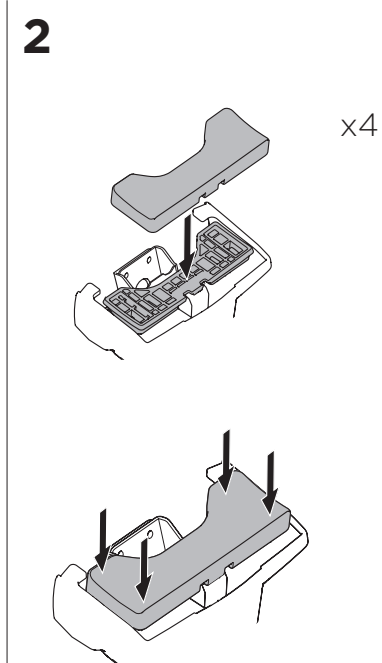

1

Kit 145109

TOYOTA Auris, 5-dr Hatchback, 06-12

TOYOTA Corolla, 5-dr Hatchback, 06-12 (Australia)

ISO 11154-E

THULE WingBar Evo	THULE WingBar Edge	THULE WingBar	THULE SquareBar	Evo X (scale)	Edge X (scale)
TOYOTA Auris, 5-dr Hatchback, 06-12				38	C
TOYOTA Corolla, 5-dr Hatchback, 06-12 (Australia)				38	C

THULE ProBar	THULE SlideBar	X (mm/inch)
TOYOTA Auris, 5-dr Hatchback, 06-12		1031 mm / 40 5/8"
TOYOTA Corolla, 5-dr Hatchback, 06-12 (Australia)		1031 mm / 40 5/8"

THULE WingBar Evo	THULE WingBar Edge	THULE WingBar	THULE SquareBar	Evo Y (scale)	Edge Y (scale)
TOYOTA Auris, 5-dr Hatchback, 06-12				35,5	H
TOYOTA Corolla, 5-dr Hatchback, 06-12 (Australia)				35,5	H

THULE ProBar	THULE SlideBar	Y (mm/inch)
TOYOTA Auris, 5-dr Hatchback, 06-12		1006 mm / 39 5/8"
TOYOTA Corolla, 5-dr Hatchback, 06-12 (Australia)		1006 mm / 39 5/8"

	W (mm/inch)	Z (mm/inch)
TOYOTA Auris, 5-dr Hatchback, 06-12	700 mm / 27 1/2"	240 mm / 9 1/2"
TOYOTA Corolla, 5-dr Hatchback, 06-12 (Australia)	700 mm / 27 1/2"	240 mm / 9 1/2"