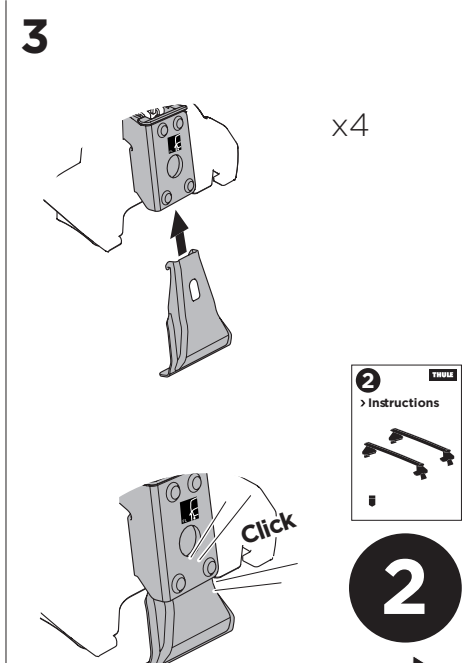

1

Kit 145109

TOYOTA Auris, 5-dr Hatchback, 06-12

TOYOTA Corolla, 5-dr Hatchback, 06-12 (Australia)

ISO 11154-E