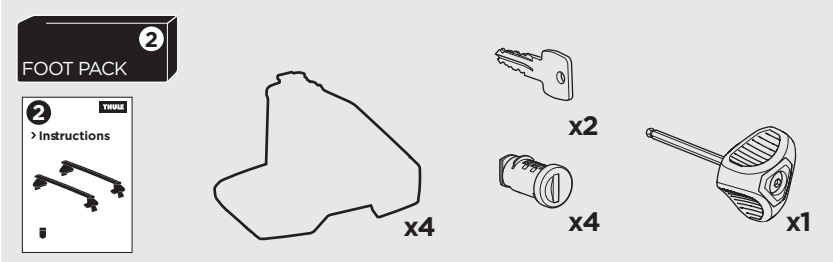

1

Kit 145109

TOYOTA Auris, 5-dr Hatchback, 06-12

TOYOTA Corolla, 5-dr Hatchback, 06-12 (Australia)

ISO 11154-E

THULE WingBar Evo	THULE WingBar Edge	THULE WingBar	THULE SquareBar	Evo X (scale)	Edge X (scale)
TOYOTA Auris, 5-dr Hatchback, 06-12				38	C
TOYOTA Corolla, 5-dr Hatchback, 06-12 (Australia)				38	C

THULE ProBar	THULE SlideBar	X (mm/inch)
TOYOTA Auris, 5-dr Hatchback, 06-12		1031 mm / 40 5/8"
TOYOTA Corolla, 5-dr Hatchback, 06-12 (Australia)		1031 mm / 40 5/8"

THULE WingBar Evo	THULE WingBar Edge	THULE WingBar	THULE SquareBar	Evo Y (scale)	Edge Y (scale)
TOYOTA Auris, 5-dr Hatchback, 06-12				35,5	H
TOYOTA Corolla, 5-dr Hatchback, 06-12 (Australia)				35,5	H