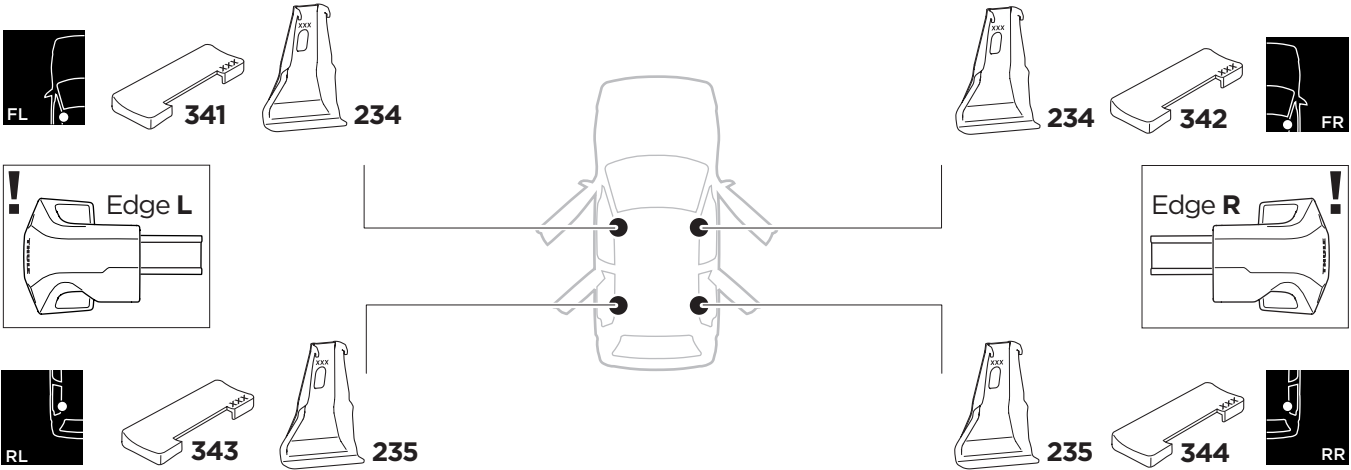

1

Kit 145109

TOYOTA Auris, 5-dr Hatchback, 06-12

TOYOTA Corolla, 5-dr Hatchback, 06-12 (Australia)

ISO 11154-E

THULE WingBar Evo	THULE WingBar Edge	THULE WingBar	THULE SquareBar	Evo X (scale)	Edge X (scale)
TOYOTA Auris, 5-dr Hatchback, 06-12				38	C
TOYOTA Corolla, 5-dr Hatchback, 06-12 (Australia)				38	C

THULE ProBar	THULE SlideBar	X (mm/inch)
TOYOTA Auris, 5-dr Hatchback, 06-12		1031 mm / 40 5/8"
TOYOTA Corolla, 5-dr Hatchback, 06-12 (Australia)		1031 mm / 40 5/8"

THULE WingBar Evo	THULE WingBar Edge	THULE WingBar	THULE SquareBar	Evo Y (scale)	Edge Y (scale)
TOYOTA Auris, 5-dr Hatchback, 06-12				35,5	H
TOYOTA Corolla, 5-dr Hatchback, 06-12 (Australia)				35,5	H

THULE ProBar	THULE SlideBar	Y (mm/inch)
TOYOTA Auris, 5-dr Hatchback, 06-12		1006 mm / 39 5/8"
TOYOTA Corolla, 5-dr Hatchback, 06-12 (Australia)		1006 mm / 39 5/8"

	W (mm/inch)	Z (mm/inch)
TOYOTA Auris, 5-dr Hatchback, 06-12	700 mm / 27 1/2"	240 mm / 9 1/2"
TOYOTA Corolla, 5-dr Hatchback, 06-12 (Australia)	700 mm / 27 1/2"	240 mm / 9 1/2"