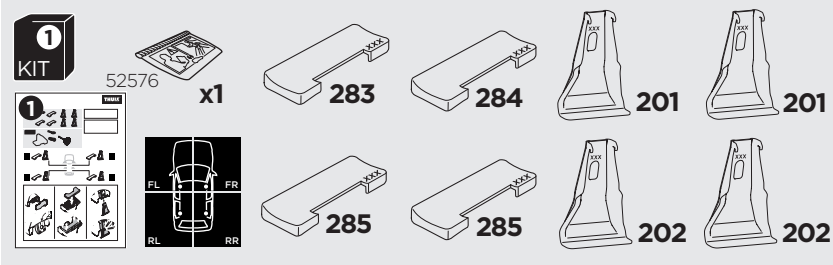

1

Kit 145085

AUDI A3, 3-dr Hatchback, 03-12

AUDI A3 Sportback, 5-dr Hatchback, 04-12 /*06-15

*North America

ISO 11154-E

THULE WingBar Evo	THULE WingBar Edge	THULE WingBar	THULE SquareBar	Evo X (scale)	Edge X (scale)
AUDI A3, 3-dr Hatchback, 03-12				36,5	F
AUDI A3 Sportback, 5-dr Hatchback, 04-12 /*06-15				36,5	F

THULE ProBar	THULE SlideBar			X (mm/inch)	
AUDI A3, 3-dr Hatchback, 03-12				1016 mm / 40 "	
AUDI A3 Sportback, 5-dr Hatchback, 04-12 /*06-15				1016 mm / 40 "	

THULE WingBar Evo	THULE WingBar Edge	THULE WingBar	THULE SquareBar	Evo Y (scale)	Edge Y (scale)
AUDI A3, 3-dr Hatchback, 03-12				32,5	N
AUDI A3 Sportback, 5-dr Hatchback, 04-12 /*06-15				32	O

THULE ProBar	THULE SlideBar			Y (mm/inch)	
AUDI A3, 3-dr Hatchback, 03-12				976 mm / 38 3/8"	
AUDI A3 Sportback, 5-dr Hatchback, 04-12 /*06-15				971 mm / 38 1/4"	

	W (mm/inch)	Z (mm/inch)
AUDI A3, 3-dr Hatchback, 03-12	720 mm / 28 3/8"	260 mm / 10 1/4"
AUDI A3 Sportback, 5-dr Hatchback, 04-12 /*06-15	700 mm / 27 1/2"	260 mm / 10 1/4"