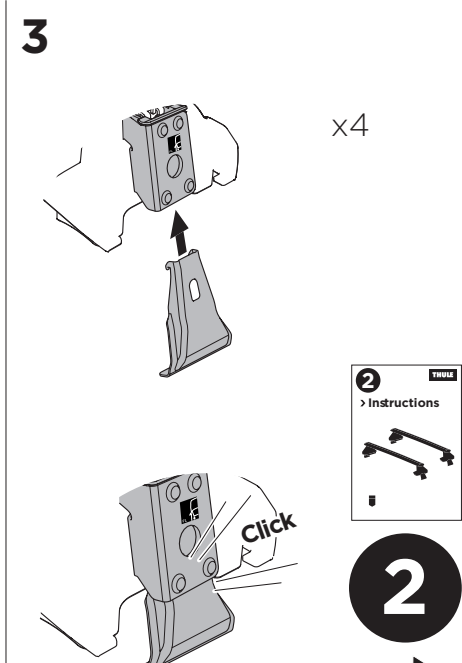

1

Kit 145085

AUDI A3, 3-dr Hatchback, 03-12

AUDI A3 Sportback, 5-dr Hatchback, 04-12 /*06-15

*North America

ISO 11154-E