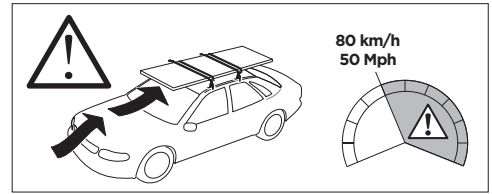

1

Kit 145085

AUDI A3, 3-dr Hatchback, 03-12

AUDI A3 Sportback, 5-dr Hatchback, 04-12 /*06-15

*North America

ISO 11154-E

THULE WingBar Evo	THULE WingBar Edge	THULE WingBar	THULE SquareBar	Evo X (scale)	Edge X (scale)
AUDI A3, 3-dr Hatchback, 03-12				36,5	F
AUDI A3 Sportback, 5-dr Hatchback, 04-12 /*06-15				36,5	F