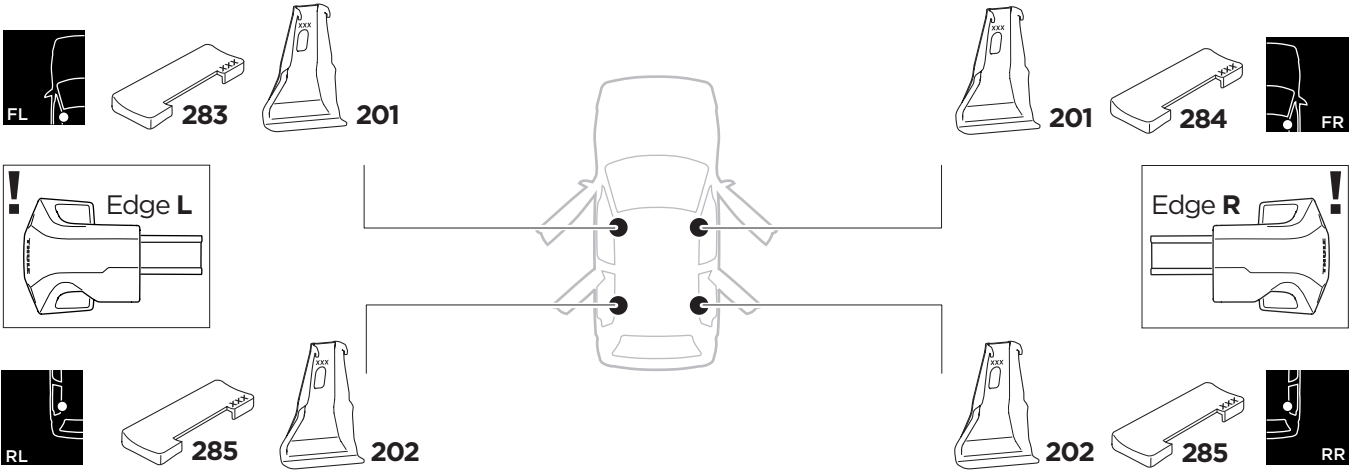

1

Kit 145085

AUDI A3, 3-dr Hatchback, 03-12

AUDI A3 Sportback, 5-dr Hatchback, 04-12 /*06-15

*North America

ISO 11154-E

THULE WingBar Evo	THULE WingBar Edge	THULE WingBar	THULE SquareBar	Evo X (scale)	Edge X (scale)
AUDI A3, 3-dr Hatchback, 03-12				36,5	F
AUDI A3 Sportback, 5-dr Hatchback, 04-12 /*06-15				36,5	F

THULE ProBar	THULE SlideBar			X (mm/inch)	
AUDI A3, 3-dr Hatchback, 03-12				1016 mm / 40 "	
AUDI A3 Sportback, 5-dr Hatchback, 04-12 /*06-15				1016 mm / 40 "	

THULE WingBar Evo	THULE WingBar Edge	THULE WingBar	THULE SquareBar	Evo Y (scale)	Edge Y (scale)
AUDI A3, 3-dr Hatchback, 03-12				32,5	N
AUDI A3 Sportback, 5-dr Hatchback, 04-12 /*06-15				32	O

THULE ProBar	THULE SlideBar			Y (mm/inch)	
AUDI A3, 3-dr Hatchback, 03-12				976 mm / 38 3/8"	
AUDI A3 Sportback, 5-dr Hatchback, 04-12 /*06-15				971 mm / 38 1/4"	

	W (mm/inch)	Z (mm/inch)
AUDI A3, 3-dr Hatchback, 03-12	720 mm / 28 3/8"	260 mm / 10 1/4"
AUDI A3 Sportback, 5-dr Hatchback, 04-12 /*06-15	700 mm / 27 1/2"	260 mm / 10 1/4"