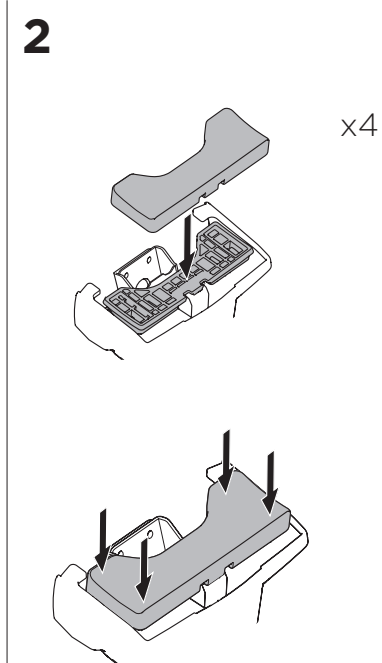

1

Kit 145085

AUDI A3, 3-dr Hatchback, 03-12

AUDI A3 Sportback, 5-dr Hatchback, 04-12 /*06-15

*North America

ISO 11154-E

THULE WingBar Evo	THULE WingBar Edge	THULE WingBar	THULE SquareBar	Evo X (scale)	Edge X (scale)
AUDI A3, 3-dr Hatchback, 03-12				36,5	F
AUDI A3 Sportback, 5-dr Hatchback, 04-12 /*06-15				36,5	F

THULE ProBar	THULE SlideBar			X (mm/inch)	
AUDI A3, 3-dr Hatchback, 03-12				1016 mm / 40 "	
AUDI A3 Sportback, 5-dr Hatchback, 04-12 /*06-15				1016 mm / 40 "	

THULE WingBar Evo	THULE WingBar Edge	THULE WingBar	THULE SquareBar	Evo Y (scale)	Edge Y (scale)
AUDI A3, 3-dr Hatchback, 03-12				32,5	N
AUDI A3 Sportback, 5-dr Hatchback, 04-12 /*06-15				32	O

THULE ProBar	THULE SlideBar			Y (mm/inch)	
AUDI A3, 3-dr Hatchback, 03-12				976 mm / 38 3/8"	
AUDI A3 Sportback, 5-dr Hatchback, 04-12 /*06-15				971 mm / 38 1/4"	

	W (mm/inch)	Z (mm/inch)
AUDI A3, 3-dr Hatchback, 03-12	720 mm / 28 3/8"	260 mm / 10 1/4"
AUDI A3 Sportback, 5-dr Hatchback, 04-12 /*06-15	700 mm / 27 1/2"	260 mm / 10 1/4"