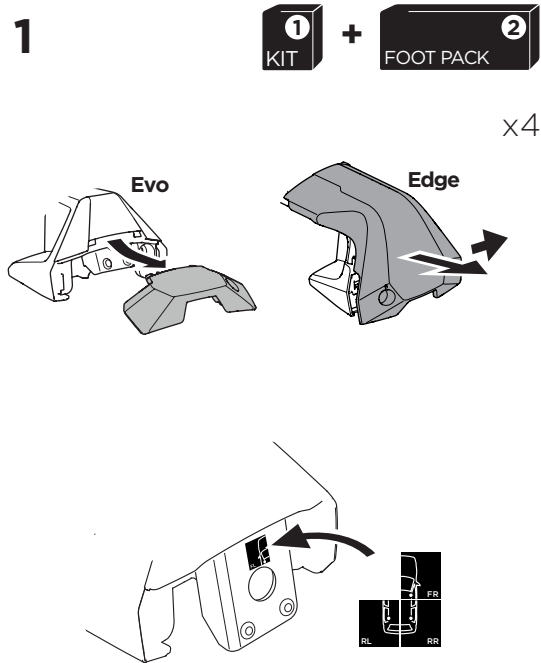

1

Kit 145085

AUDI A3, 3-dr Hatchback, 03-12

AUDI A3 Sportback, 5-dr Hatchback, 04-12 /*06-15

*North America

ISO 11154-E

THULE WingBar Evo	THULE WingBar Edge	THULE WingBar	THULE SquareBar	Evo X (scale)	Edge X (scale)
AUDI A3, 3-dr Hatchback, 03-12				36,5	F
AUDI A3 Sportback, 5-dr Hatchback, 04-12 /*06-15				36,5	F