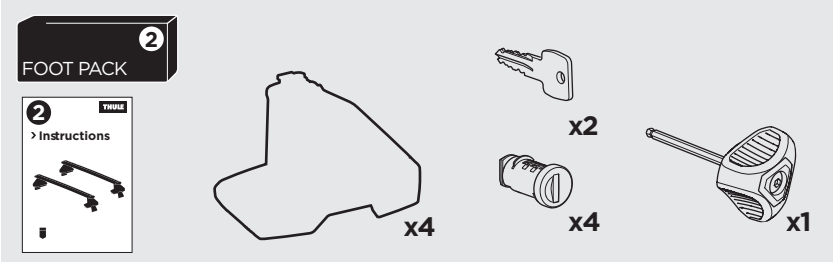

1

Kit 145085

AUDI A3, 3-dr Hatchback, 03-12

AUDI A3 Sportback, 5-dr Hatchback, 04-12 /*06-15

*North America

ISO 11154-E

THULE WingBar Evo	THULE WingBar Edge	THULE WingBar	THULE SquareBar	Evo X (scale)	Edge X (scale)
AUDI A3, 3-dr Hatchback, 03-12				36,5	F
AUDI A3 Sportback, 5-dr Hatchback, 04-12 /*06-15				36,5	F

THULE ProBar	THULE SlideBar			X (mm/inch)	
AUDI A3, 3-dr Hatchback, 03-12				1016 mm / 40 "	
AUDI A3 Sportback, 5-dr Hatchback, 04-12 /*06-15				1016 mm / 40 "	

THULE WingBar Evo	THULE WingBar Edge	THULE WingBar	THULE SquareBar	Evo Y (scale)	Edge Y (scale)
AUDI A3, 3-dr Hatchback, 03-12				32,5	N
AUDI A3 Sportback, 5-dr Hatchback, 04-12 /*06-15				32	O

THULE ProBar	THULE SlideBar			Y (mm/inch)	
AUDI A3, 3-dr Hatchback, 03-12				976 mm / 38 3/8"	
AUDI A3 Sportback, 5-dr Hatchback, 04-12 /*06-15				971 mm / 38 1/4"	

	W (mm/inch)	Z (mm/inch)
AUDI A3, 3-dr Hatchback, 03-12	720 mm / 28 3/8"	260 mm / 10 1/4"
AUDI A3 Sportback, 5-dr Hatchback, 04-12 /*06-15	700 mm / 27 1/2"	260 mm / 10 1/4"