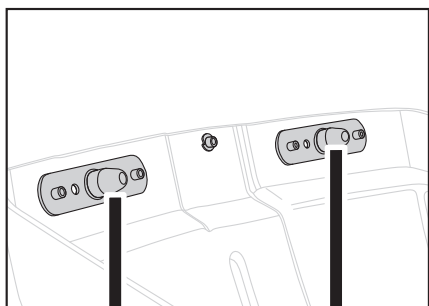

Thule Round Trip Pro/Transition

> Instructions

100501

100502

2

ROUND TRIP TRANSITION: 100502

3

8

A

B

ROUND TRIP PRO: 100501

ROUND TRIP TRANSITION: 100502

9

ROUND TRIP PRO: 100501

ROUND TRIP TRANSITION: 100502