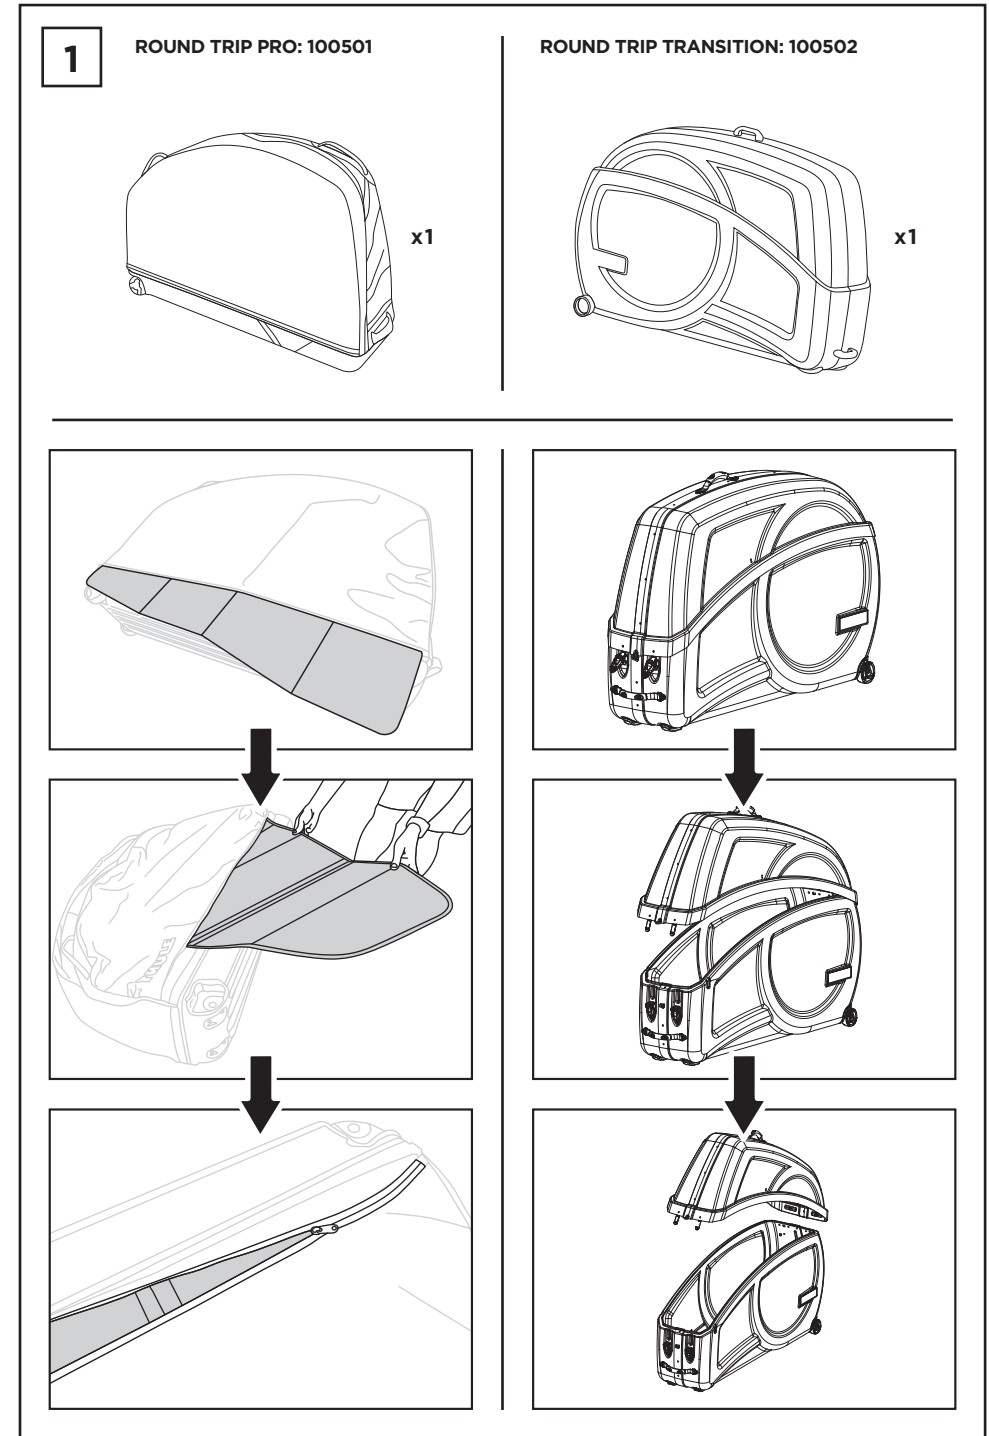

Thule Round Trip Pro/Transition

> Instructions

100501

100502

2

ROUND TRIP TRANSITION: 100502

3

8

A

B

ROUND TRIP PRO: 100501

ROUND TRIP TRANSITION: 100502

9

ROUND TRIP PRO: 100501

ROUND TRIP TRANSITION: 100502