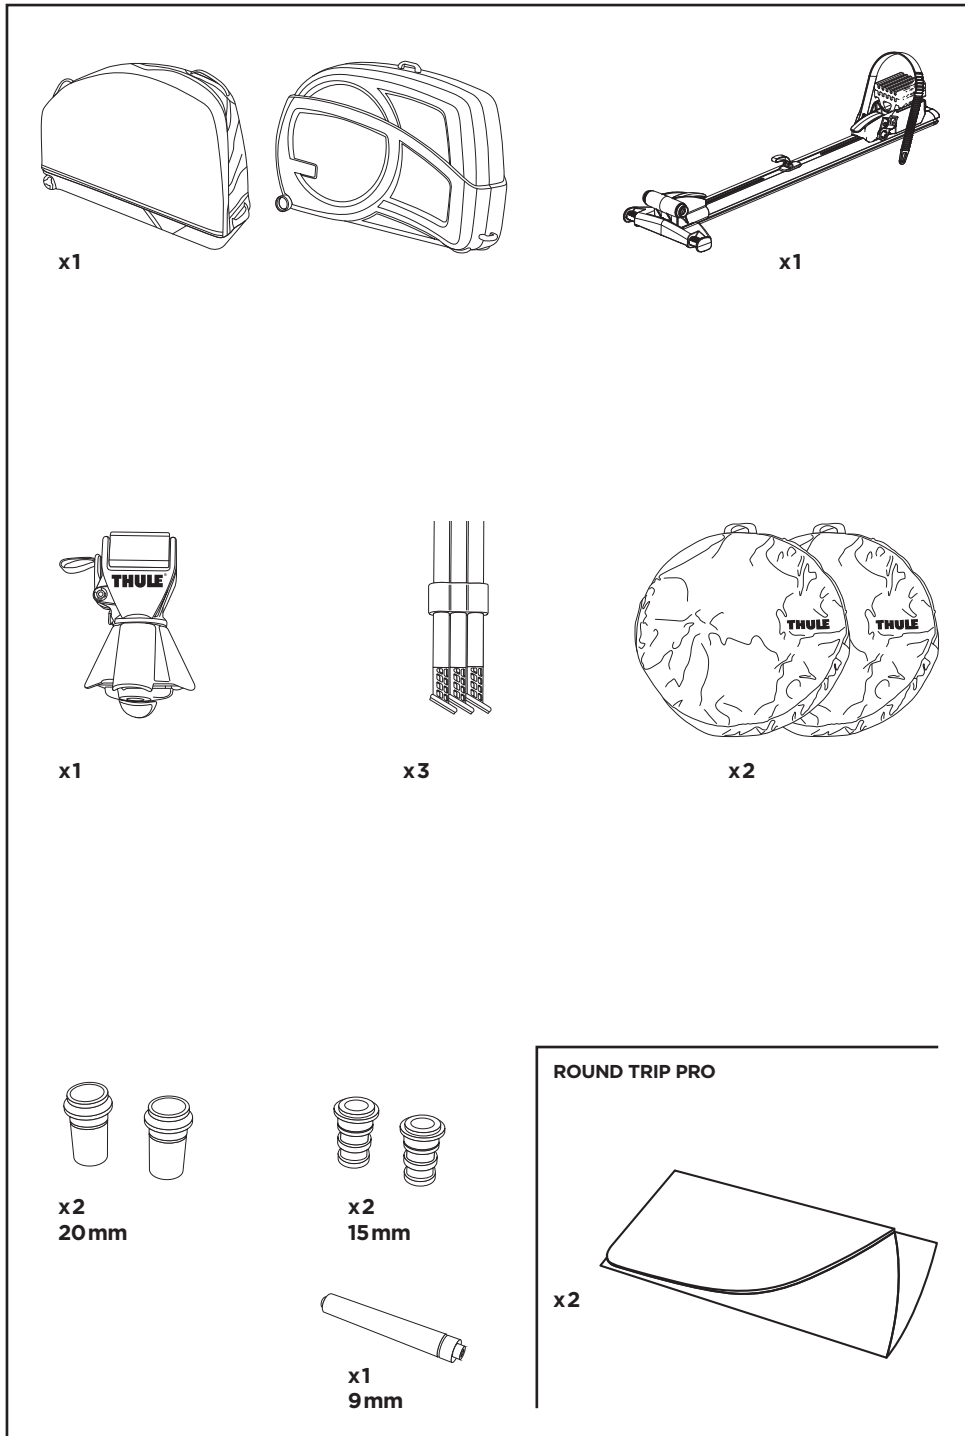

Thule Round Trip Pro/Transition

> Instructions

100501

100502

2

ROUND TRIP TRANSITION: 100502

3

8

A

B

ROUND TRIP PRO: 100501

ROUND TRIP TRANSITION: 100502

9

ROUND TRIP PRO: 100501

ROUND TRIP TRANSITION: 100502