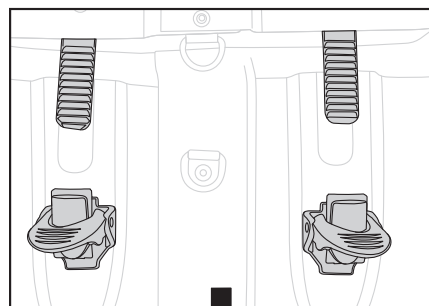

Thule Round Trip Pro/Transition

> Instructions

100501

100502

2

ROUND TRIP TRANSITION: 100502

3

8

A

B

ROUND TRIP PRO: 100501

ROUND TRIP TRANSITION: 100502

9

ROUND TRIP PRO: 100501

ROUND TRIP TRANSITION: 100502