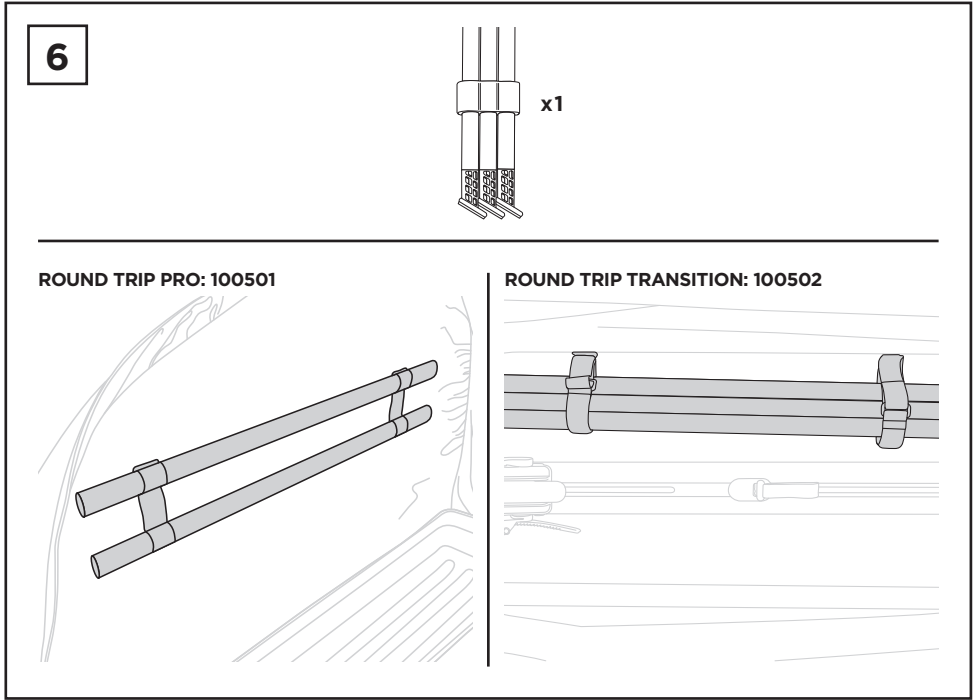

Thule Round Trip Pro/Transition

> Instructions

100501

100502

2

ROUND TRIP TRANSITION: 100502

3

8

A

B

ROUND TRIP PRO: 100501

ROUND TRIP TRANSITION: 100502

9

ROUND TRIP PRO: 100501

ROUND TRIP TRANSITION: 100502